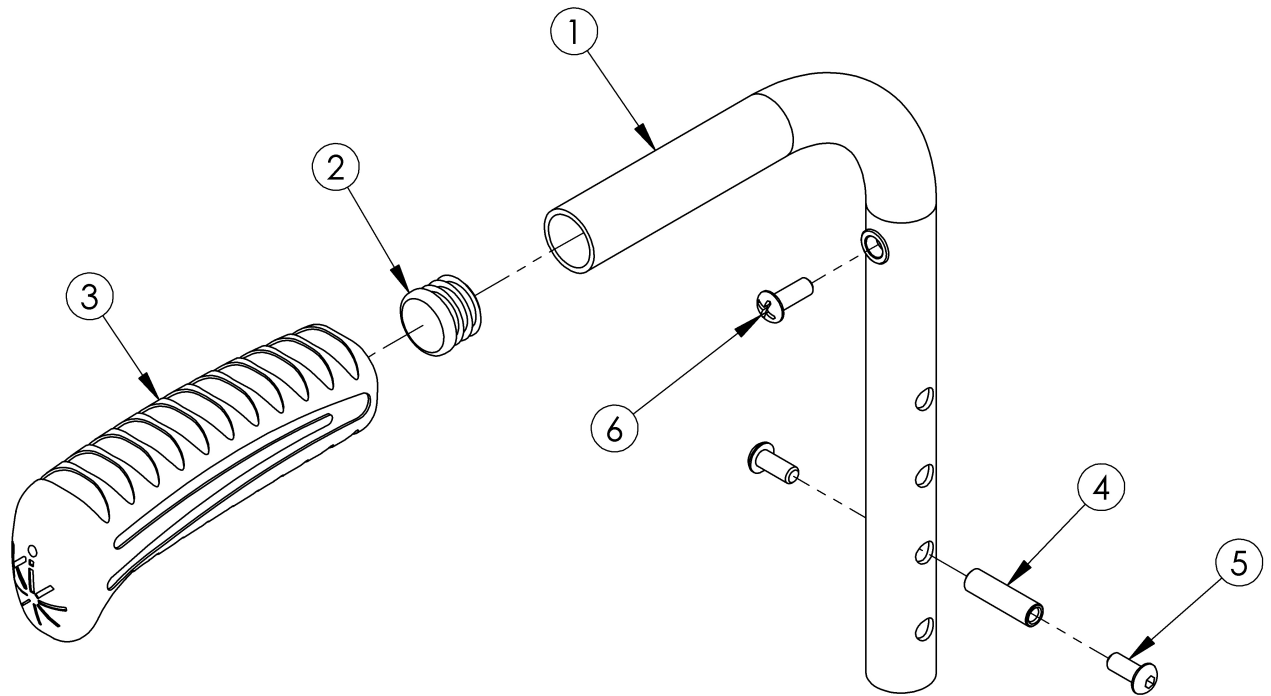

Rigid Push Handle

| Size | Height Range | Length |
|--------|--------------|--------|
| Short | 11"-14" | 8.5" |
| Medium | 13"-17" | 11.5" |
| Tall | 17"-20" | 15.5" |

The above chart is in reference to the height adjustable back post w/ push handle. If changing from another style backrest and the Drum Brake is present, a new Drum Brake Cable Kit may be required.

| Item Number | Part Number | Description | Quantity |
|------------------|-------------|---|----------|
| 1a, 2, 3a, 4 - 6 | 500779 | Standard Push Handle w/Hardware Assembly Short Rigid <i>Used with all fixed height backrests w/standard push handle or height adjustable backrests w/standard push handle with a short back height range and drum brake is not present</i> | 1 |