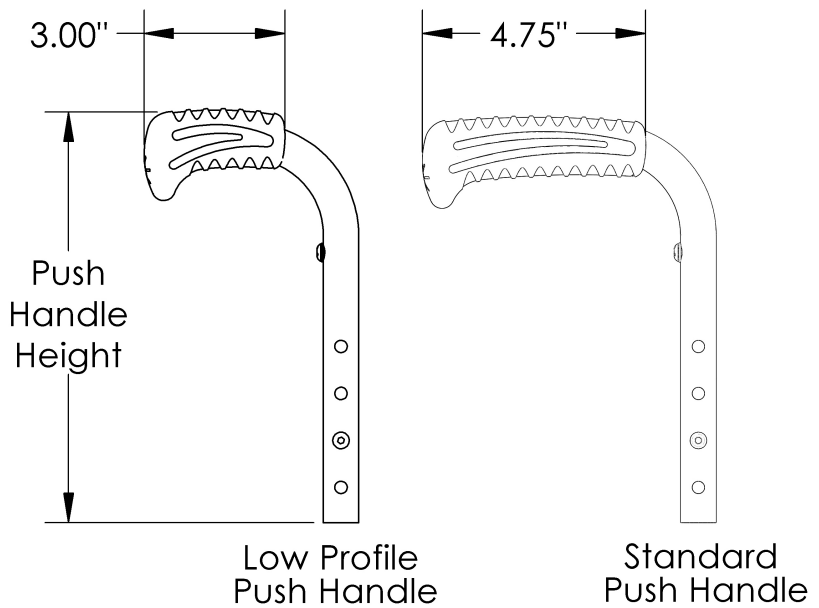

Rigid Push Handle

| Size | Height Range | Length |
|--------|--------------|--------|
| Short | 11"-14" | 8.5" |
| Medium | 13"-17" | 11.5" |
| Tall | 17"-20" | 15.5" |

The above chart is in reference to the height adjustable back post w/ push handle. If changing from another style backrest and the Drum Brake is present, a new Drum Brake Cable Kit may be required.

| Item Number | Part Number | Description | Quantity |
|------------------|-------------|---|----------|
| 1a, 2, 3a, 4 - 6 | 500779 | Standard Push Handle w/Hardware Assembly Short Rigid <i>Used with all fixed height backrests w/standard push handle or height adjustable backrests w/standard push handle with a short back height range and drum brake is not present</i> | 1 |