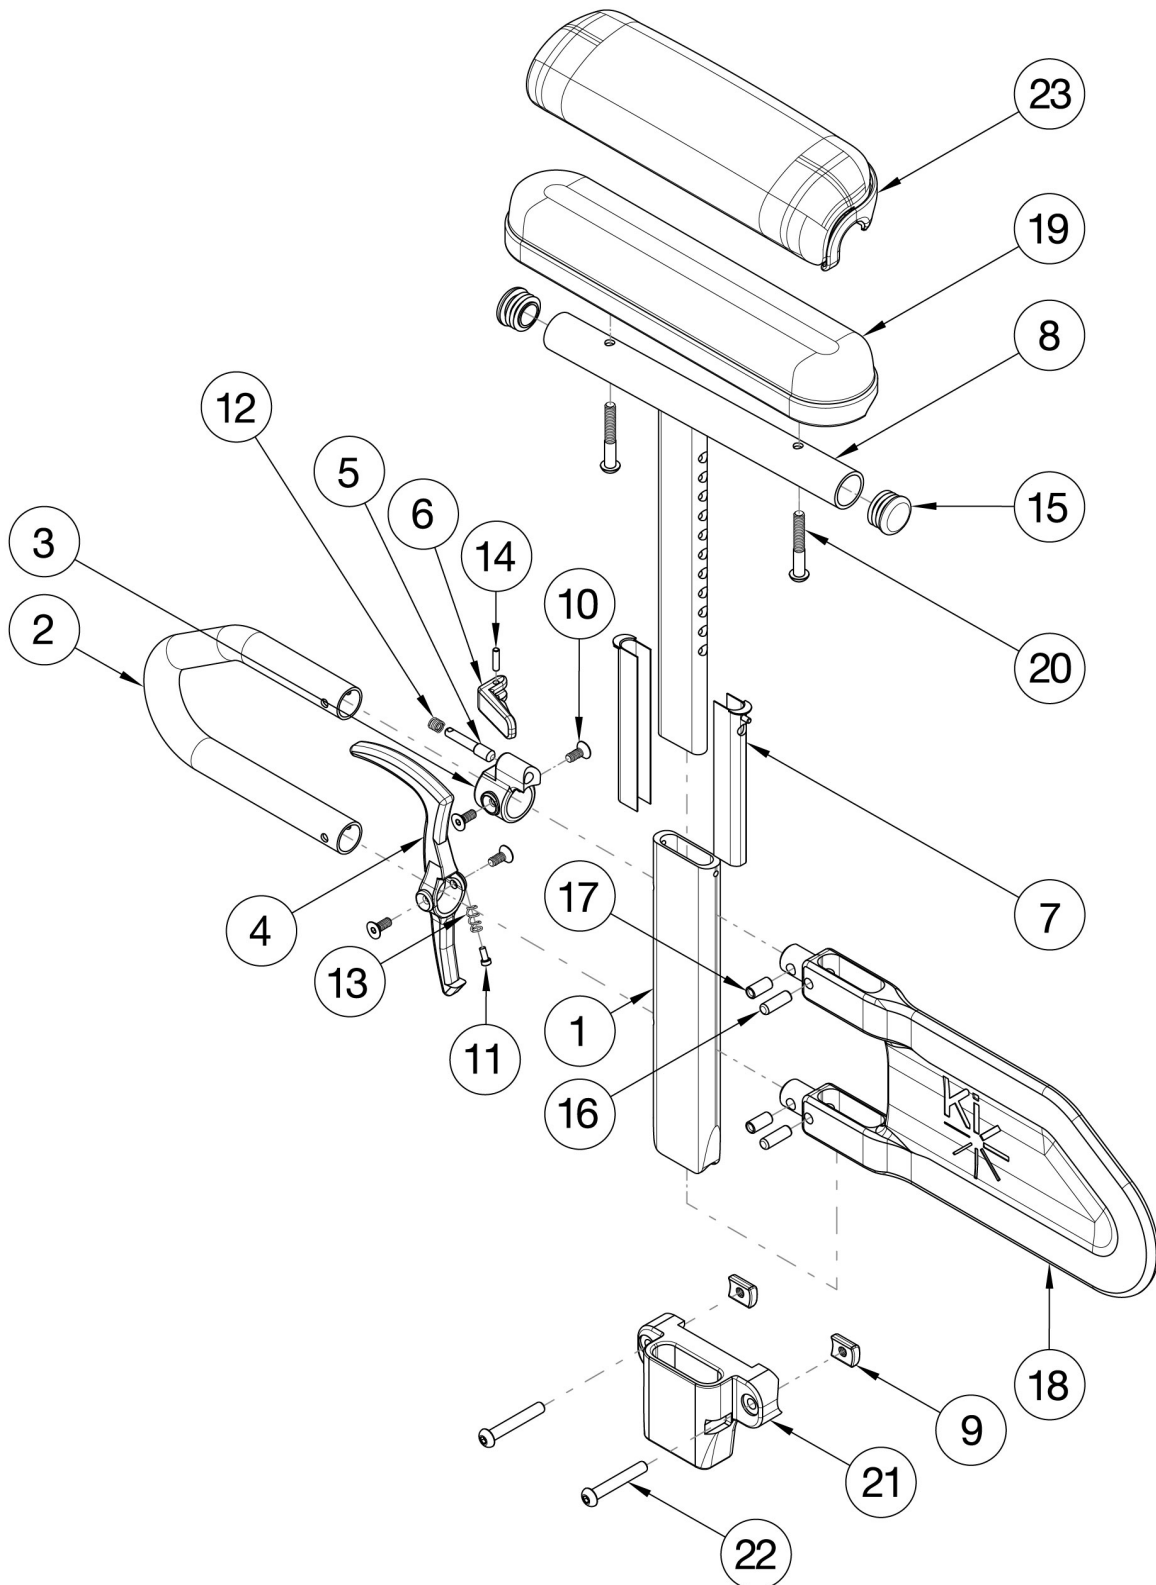

# Catalyst E Armrests - Height Adjustable T-Arm

Short assemblies used with 14 - 17 Seat Depths. Long assemblies used with 18" - 20" Seat Depths. If retrofitting, Receivers are needed.

Item Number	Part Number	Description	Quantity
1-7, 8a, 9-18a, 19a, 20a, 21, 22, 24, 25	115892	Height Adj T-Arm Assm w/ Long Side Shield and Standard Pad Full, 1" Receiver, Catalyst E	1
1-7, 8a, 9-18a, 19a, 20a, 21, 22, 24, 25	115893	Height Adj T-Arm Assm w/ Long Side Shield and Standard Pad Full, 1" Receiver, Catalyst E, PAIR	1
1-7, 8a, 9-18b, 19a, 20a, 21, 22, 24, 25	115894	Height Adj T-Arm Assm w/ Short Side Shield and Standard Pad Full, 1" Receiver, Catalyst E	1
1-7, 8a, 9-18b, 19a, 20a, 21, 22, 24, 25	115895	Height Adj T-Arm Assm w/ Short Side Shield and Standard Pad Full, 1" Receiver, Catalyst E, PAIR	1
1-7, 8a, 9-18a, 19b, 20a, 21, 22, 24, 25	115896	Height Adj T-Arm Assm w/ Long Side Shield and Standard Pad Desk, 1" Receiver, Catalyst E	1
1-7, 8a, 9-18a, 19b, 20a, 21, 22, 24, 25	115897	Height Adj T-Arm Assm w/ Long Side Shield and Standard Pad Desk, 1" Receiver, Catalyst E, PAIR	1
1-7, 8a, 9-18b, 19b, 20a, 21, 22, 24, 25	115898	Height Adj T-Arm Assm w/ Short Side Shield and Standard Pad Desk, 1" Receiver, Catalyst E	1
1-7, 8a, 9-18b, 19b, 20a, 21, 22, 24, 25	115899	Height Adj T-Arm Assm w/ Short Side Shield and Standard Pad Desk, 1" Receiver, Catalyst E, PAIR	1
1-7, 8a, 9-18a, 20b, 21, 22, 23a, 24, 25	115900	Height Adj T-Arm Assm w/ Long Side Shield and Waterfall Pad Full, 1" Receiver, Catalyst E	1
1-7, 8a, 9-18a, 20b, 21, 22, 23a, 24, 25	115901	Height Adj T-Arm Assm w/ Long Side Shield and Waterfall Pad Full, 1" Receiver, Catalyst E, PAIR	1
1-7, 8a, 9-18b, 20b, 21, 22, 23a, 24, 25	115902	Height Adj T-Arm Assm w/ Short Side Shield and Waterfall Pad Full, 1" Receiver, Catalyst E	1
1-7, 8a, 9-18b, 20b, 21, 22, 23a, 24, 25	115903	Height Adj T-Arm Assm w/ Short Side Shield and Waterfall Pad Full, 1" Receiver, Catalyst E, PAIR	1
1-7, 8a, 9-18a, 20b, 21, 22, 23b, 24, 25	115904	Height Adj T-Arm Assm w/ Long Side Shield and Waterfall Pad Desk, 1" Receiver, Catalyst E	1
1-7, 8a, 9-18a, 20b, 21, 22, 23b, 24, 25	115905	Height Adj T-Arm Assm w/ Long Side Shield and Waterfall Pad Desk, 1" Receiver, Catalyst E, PAIR	1
1-7, 8a, 9-18b, 20b, 21, 22, 23b, 24, 25	115906	Height Adj T-Arm Assm w/ Short Side Shield and Waterfall Pad Desk, 1" Receiver, Catalyst E	1
1-7, 8a, 9-18b, 20b, 21, 22, 23b, 24, 25	115907	Height Adj T-Arm Assm w/ Short Side Shield and Waterfall Pad Desk, 1" Receiver, Catalyst E, PAIR	1
1-7, 8a, 10-18a, 19a, 20a	505491	Height Adj T-Arm Assm w/ Long Side Shield and Standard Pad Full	1
1-7, 8a, 10-18a, 19a, 20a	505492	Height Adj T-Arm Assm w/ Long Side Shield and Standard Pad Full, PAIR	1