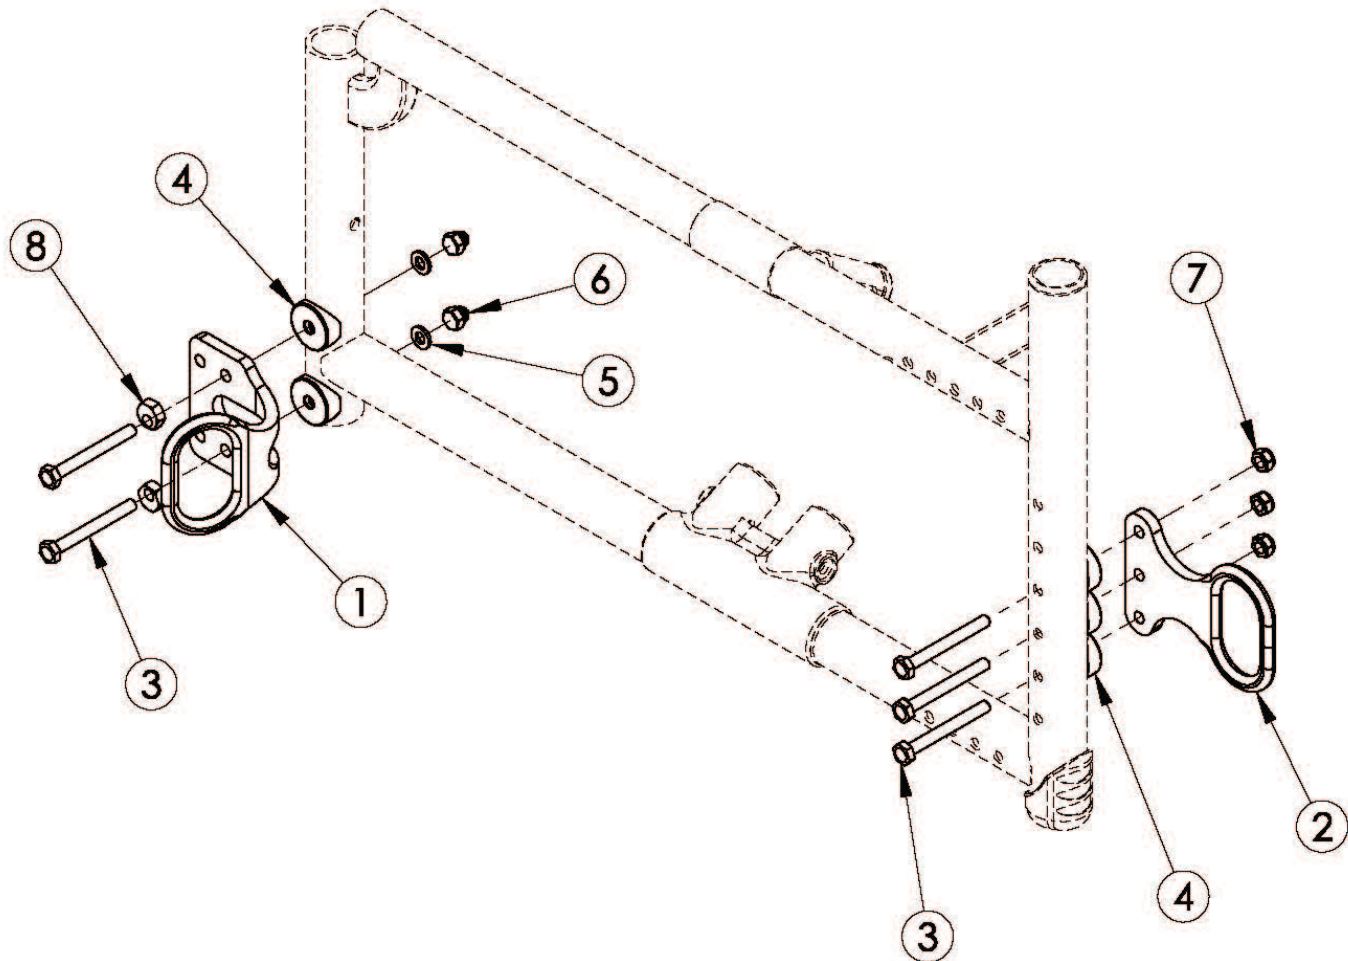

Catalyst 5Vx Transit

Notice: Chair configuration review prior to parts being quoted or ordered. Not available with Heavy Duty Option or Removable Seat Pan.

Item Number	Part Number	Description	Quantity
1-2, 3a-3c, 4-8	500548	Transit Bracket Retrofit Kit CAT5 / SPARK <i>Not available with Heavy Duty Option. This kit is a complete retrofit, containing a pair of front and rear transit brackets and hardware.</i>	1
3a	101826	M6 x 50 HHCS Blk Zn <i>Use quantity 2 if only Transit is present; Use quantity 1 if Transit and Anti-Tip bracket are present</i>	4
3b	100676	M6 x 55 CLS10.9 DIN931 HHCS ZC <i>Use quantity 2 if Transit and Anti-Tip bracket are present. Use quantity 1 if Swing Away Arm bracket, Transit, and Anti-Tip bracket are present</i>	4

Item Number	Part Number	Description	Quantity
3c	100677	M6 x 60 CLS10.9 DIN931 HHCS ZC <i>Used to attach Front Transit Bracket. Use quantity 2 if Transit, Anti-Tip bracket and Swing Away Arm bracket are present</i>	4
4	000056	Saddle 1 1/8"	10
5	100746	M6 Flat Washer Blk Zn	4
6	100558	M6 NYL INS Domed Cap L/N ZC	4
7	100658	M6 Nylock Nut Blk Zn	6
8	100510	Eccentric Washer	4