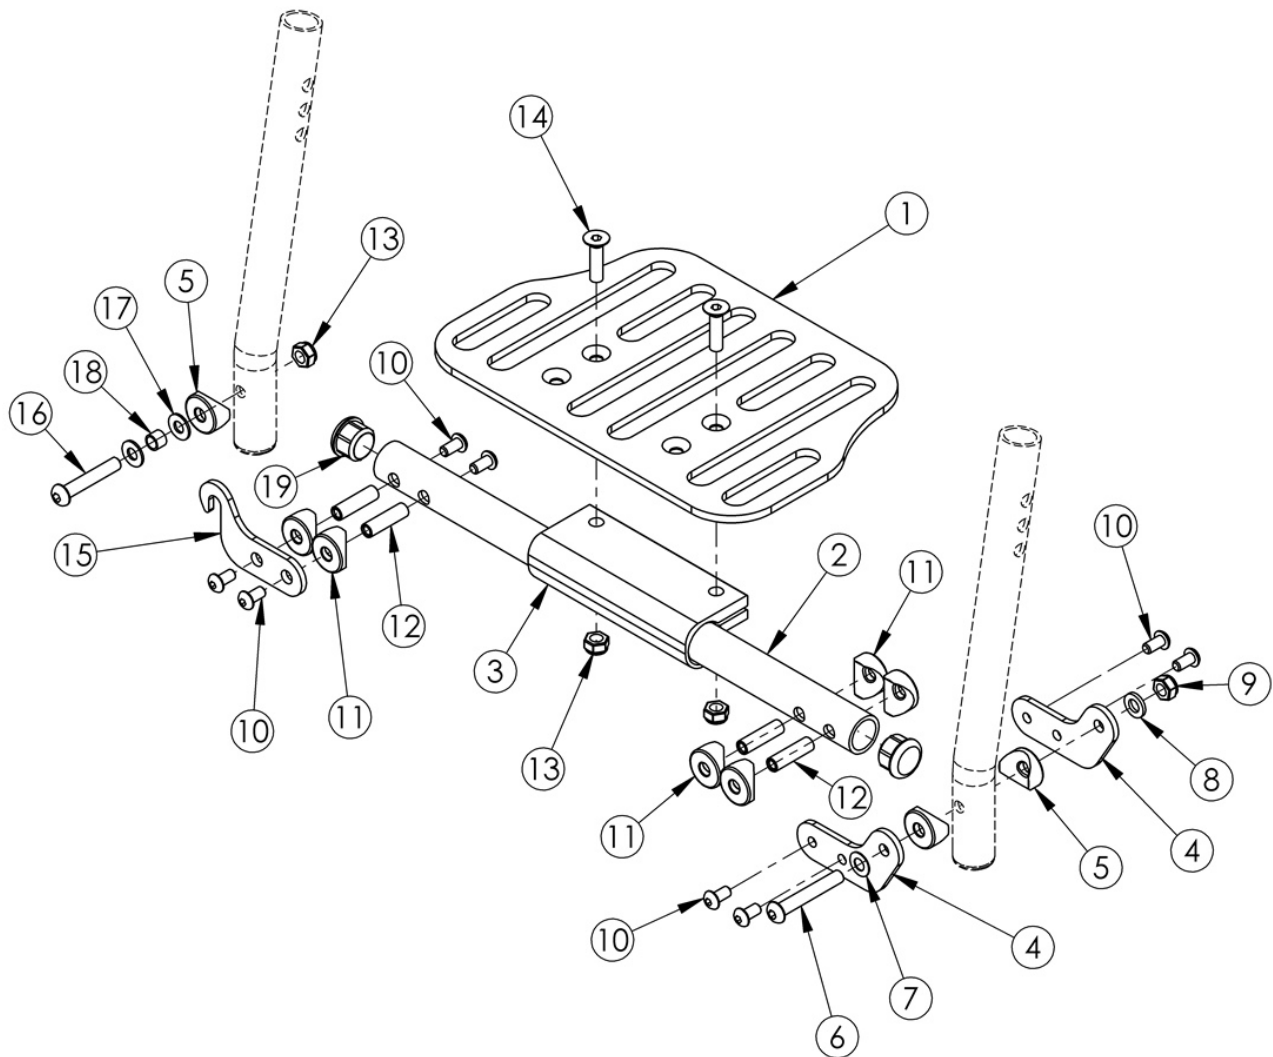

Catalyst 4 Footplates - One Piece Flip Up

Assemblies are based on seat width. Only compatible with extension tube hangers. If changing footplate style, new extension tubes may be needed.

Item Number	Part Number	Description	Quantity
3-19	112894	Hardware Assembly for One Piece Flip Up Footplate	1
1a, 2a, 3-19	500517	Footrest Assembly One Piece Flip 14" Wide	1
1a, 2b, 3-19	500518	Footrest Assembly One Piece Flip 15" Wide	1
1a, 2c, 3-19	500519	Footrest Assembly One Piece Flip 16" Wide	1

Item Number	Part Number	Description	Quantity
13	100658	M6 Nylock Nut Blk Zn	3
14	100662	M6 x 25 FSHCS BLK ZC	2
15	000356	Flip Up Footrest Latch	1
16	101811	M6 x 35 BHCS Blk Zn	1
17	100831	1/2" Washer OD .040" Thick	2
18	000354	Flip Up Ferrule	1
19	100638	Tube End Plug 3/4"	2