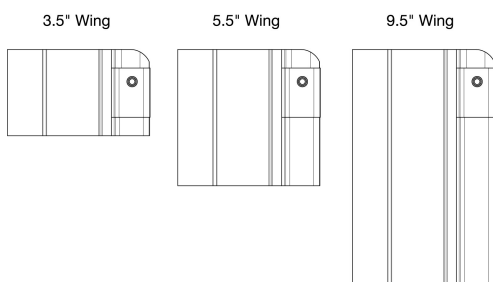

# Catalyst E Back Upholstery Padded Velcro Adjustable

Backrest Range and Height	Wings 13" - 17" Wide	Wings 18" - 22" Wide	Strap Qty
Short 11" - 12"	003083 003088	002746 002749	1
Short 13" - 14" Medium 13" - 14"	002859 002867	002861 002869	1
Medium 15" - 16"	002859 002867	002861 002869	2
Medium 17"	002859 002867	002861 002869	3
Tall 17" - 18"	N/A	N/A	3
Tall 19" - 20"	N/A	N/A	4
Tall 17-18"	002875 002883	002877 002885	1
Tall 19"	002875 002883	002877 002885	2
Tall 20"	002875 002883	002877 002885	3

Item Number	Part Number	Description	Quantity
1a, 2a, 3a, 4a, 5, 6	115856	Back Upholstery Assembly Velcro Adjustable 14" Wide, 11-12 Height	1
1a, 2c, 3c, 4a, 5, 6	115857	Back Upholstery Assembly Velcro Adjustable 14" Wide, 13-14 Height	1
1b, 2c, 3c, 4a, 5, 6	115858	Back Upholstery Assembly Velcro Adjustable 14" Wide, 15-16 Height	1
1c, 2e, 3e, 4a, 5, 6	115859	Back Upholstery Assembly Velcro Adjustable 14" Wide, 17-20 Height	1
1d, 2a, 3a, 4b, 5, 6	115860	Back Upholstery Assembly Velcro Adjustable 16" Wide, 11-12 Height	1
1d, 2a, 3a, 4b, 5, 6	115861	Back Upholstery Assembly Velcro Adjustable 16" Wide, 13-14 Height	1
1e, 2c, 3c, 4b, 5, 6	115862	Back Upholstery Assembly Velcro Adjustable 16" Wide, 15-16 Height	1
1f, 2e, 3e, 4b, 5, 6	115863	Back Upholstery Assembly Velcro Adjustable 16" Wide, 17-20 Height	1
1g, 2b, 3b, 4c, 5, 6	115864	Back Upholstery Assembly Velcro Adjustable 18" Wide, 11-12 Height	1
1g, 2d, 3d, 4c, 5, 6	115865	Back Upholstery Assembly Velcro Adjustable 18" Wide, 13-14 Height	1
1h, 2d, 3d, 4c, 5, 6	115866	Back Upholstery Assembly Velcro Adjustable 18" Wide, 15-16 Height	1
1i, 2f, 3f, 4c, 5, 6	115867	Back Upholstery Assembly Velcro Adjustable 18" Wide, 17-20 Height	1
1j, 2b, 3b, 4d, 5, 6	115868	Back Upholstery Assembly Velcro Adjustable 20" Wide, 11-12 Height	1