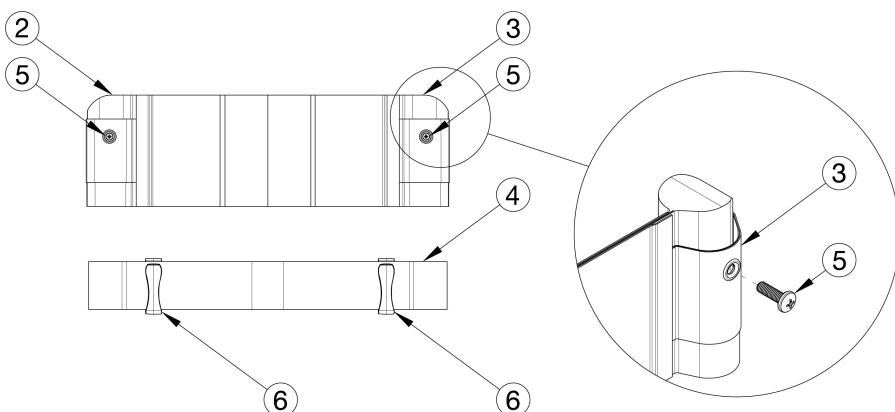

# Catalyst E Back Upholstery Padded Velcro Adjustable

Backrest Range and Height	Wings 13" - 17" Wide	Wings 18" - 22" Wide	Strap Qty
Short 11" - 12"	003083 003088	002746 002749	1
Short 13" - 14" Medium 13" - 14"	002859 002867	002861 002869	1
Medium 15" - 16"	002859 002867	002861 002869	2
Medium 17"	002859 002867	002861 002869	3
Tall 17" - 18"	N/A	N/A	3
Tall 19" - 20"	N/A	N/A	4
Tall 17-18"	002875 002883	002877 002885	1
Tall 19"	002875 002883	002877 002885	2
Tall 20"	002875 002883	002877 002885	3

Item Number	Part Number	Description	Quantity
1a, 2a, 3a, 4a, 5, 6	115856	Back Upholstery Assembly Velcro Adjustable 14" Wide, 11-12 Height	1
1a, 2c, 3c, 4a, 5, 6	115857	Back Upholstery Assembly Velcro Adjustable 14" Wide, 13-14 Height	1
1b, 2c, 3c, 4a, 5, 6	115858	Back Upholstery Assembly Velcro Adjustable 14" Wide, 15-16 Height	1
1c, 2e, 3e, 4a, 5, 6	115859	Back Upholstery Assembly Velcro Adjustable 14" Wide, 17-20 Height	1
1d, 2a, 3a, 4b, 5, 6	115860	Back Upholstery Assembly Velcro Adjustable 16" Wide, 11-12 Height	1
1d, 2a, 3a, 4b, 5, 6	115861	Back Upholstery Assembly Velcro Adjustable 16" Wide, 13-14 Height	1
1e, 2c, 3c, 4b, 5, 6	115862	Back Upholstery Assembly Velcro Adjustable 16" Wide, 15-16 Height	1
1f, 2e, 3e, 4b, 5, 6	115863	Back Upholstery Assembly Velcro Adjustable 16" Wide, 17-20 Height	1
1g, 2b, 3b, 4c, 5, 6	115864	Back Upholstery Assembly Velcro Adjustable 18" Wide, 11-12 Height	1
1g, 2d, 3d, 4c, 5, 6	115865	Back Upholstery Assembly Velcro Adjustable 18" Wide, 13-14 Height	1
1h, 2d, 3d, 4c, 5, 6	115866	Back Upholstery Assembly Velcro Adjustable 18" Wide, 15-16 Height	1
1i, 2f, 3f, 4c, 5, 6	115867	Back Upholstery Assembly Velcro Adjustable 18" Wide, 17-20 Height	1
1j, 2b, 3b, 4d, 5, 6	115868	Back Upholstery Assembly Velcro Adjustable 20" Wide, 11-12 Height	1