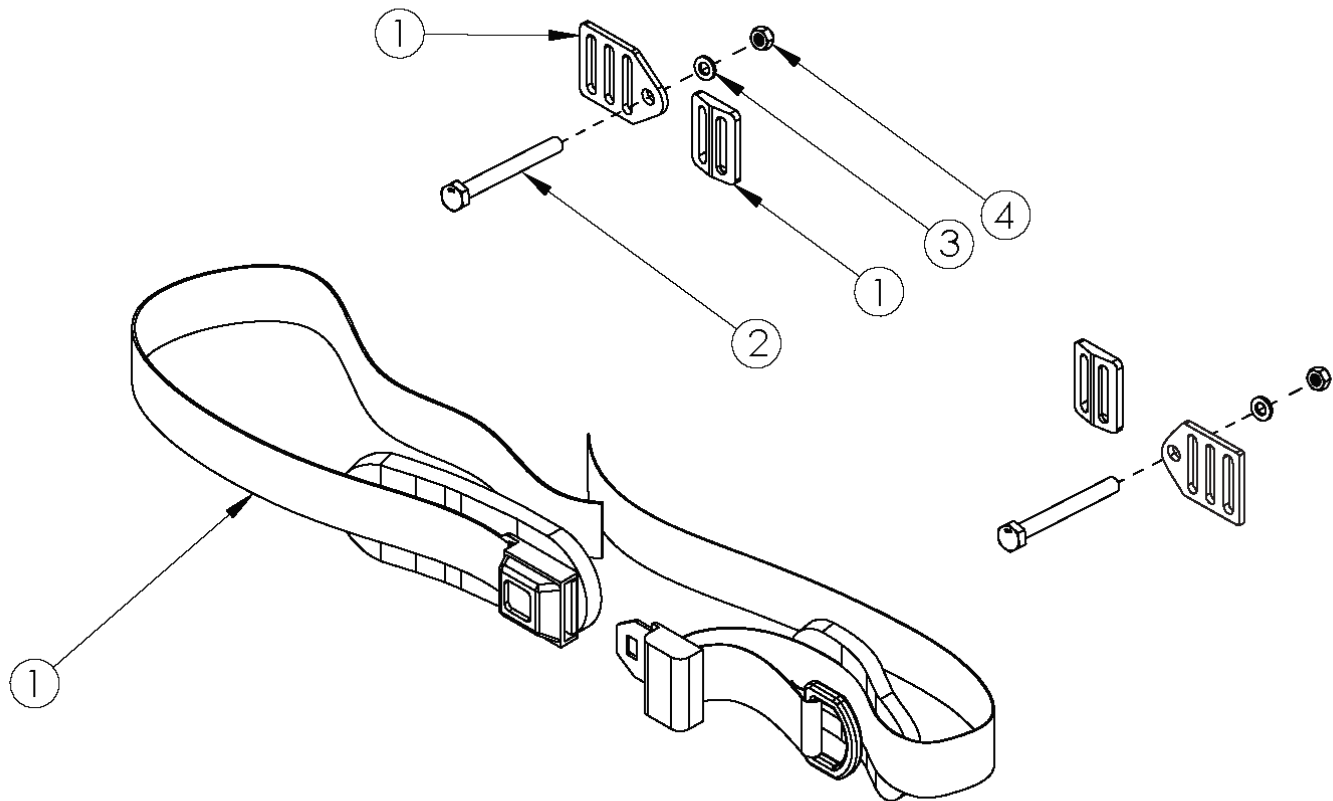

# Ethos Pelvic Positioning Belts - 1.5" Padded Auto Buckle and Hardware

Item Number	Part Number	Description	Quantity
1, 2, 3, 4	111399	Belt Pelvic Positioning 1.5" Auto Buckle Padded 56", Clik/Ethos	1
1	100958	Belt Pelvic Positioning 1.5" Auto Buckle Padded 56"	1
2	100670	M6 x 45 BTN SHCS BLK ZC	2
3	100746	M6 Flat Washer Blk Zn	2
4	100658	M6 Nylock Nut Blk Zn	2