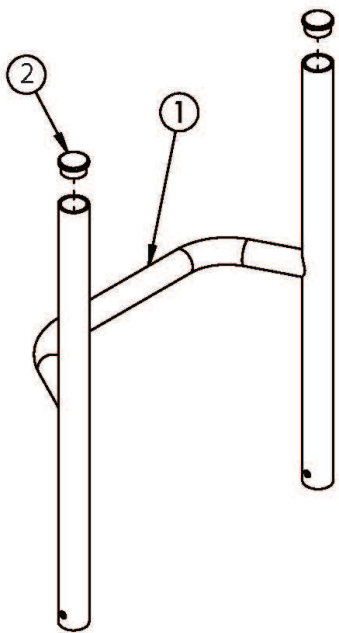

(Discontinued 1) Rogue Style Fixed Height Backrest with Non-Adjustable Height Rigidizer Bar on Rogue ALX - Growth (Formerly Tsunami)

Fixed Height with Omit Push Handles

Fixed Height with Push Handles

This Rogue Style Backrest is not available with the Tsunami Heavy Duty option

Item Number	Part Number	Description	Quantity
1a	108760	Fixed Height Rigid Backrest 5", 14" Wide <i>Used with 9" back height with standard or low profile push handles</i>	1
1b	108762	Fixed Height Rigid Backrest 6", 14" Wide <i>Used with 10" back height with standard or low profile push handles or 12" back height with fold down push handles</i>	1
1c	108764	Fixed Height Rigid Backrest 7", 14" Wide <i>Used with 9" back height with omit push handles, 11" back height with standard or low profile push handles or 13" back height with fold down push handles</i>	1
1d	108766	Fixed Height Rigid Backrest 8", 14" Wide <i>Used with 10" back height with omit push handles, 12" back height with standard or low profile push handles or 14" back height with fold down push handles</i>	1