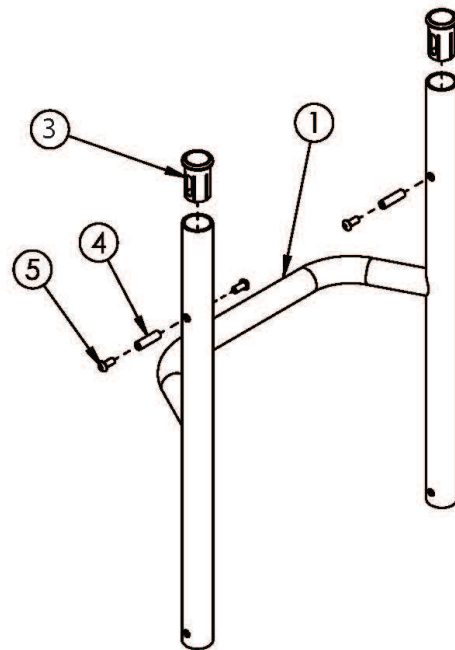

(Discontinued 1) Rogue Style Fixed Height Backrest with Non-Adjustable Height Rigidizer Bar on Rogue ALX - Growth (Formerly Tsunami)

Fixed Height with Omit Push Handles

Fixed Height with Push Handles

This Rogue Style Backrest is not available with the Tsunami Heavy Duty option

Item Number	Part Number	Description	Quantity
1a	108760	Fixed Height Rigid Backrest 5", 14" Wide <i>Used with 9" back height with standard or low profile push handles</i>	1
1b	108762	Fixed Height Rigid Backrest 6", 14" Wide <i>Used with 10" back height with standard or low profile push handles or 12" back height with fold down push handles</i>	1
1c	108764	Fixed Height Rigid Backrest 7", 14" Wide <i>Used with 9" back height with omit push handles, 11" back height with standard or low profile push handles or 13" back height with fold down push handles</i>	1
1d	108766	Fixed Height Rigid Backrest 8", 14" Wide <i>Used with 10" back height with omit push handles, 12" back height with standard or low profile push handles or 14" back height with fold down push handles</i>	1