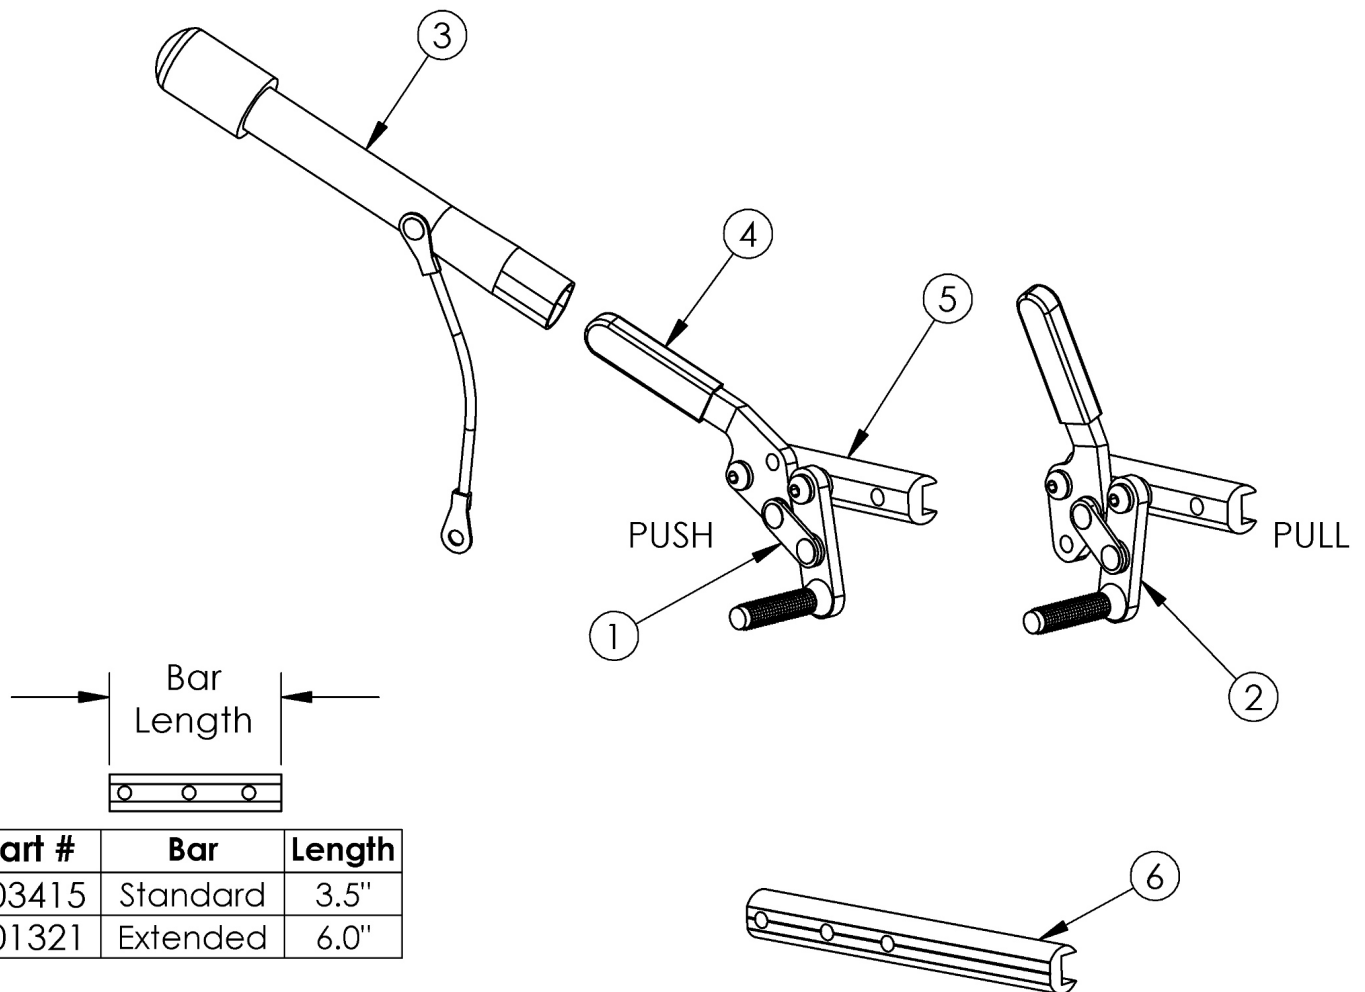

(Discontinued) Rogue XP Push and Pull to Lock Wheel Locks

Part #	Bar	Length
003415	Standard	3.5"
001321	Extended	6.0"

This style wheel lock discontinued November 2021

Item Number	Part Number	Description	Quantity
1a, 4b, 5	503206	Wheel Lock Assembly, Push Right w/ Instruction <i>This kit contains 200251 wheel lock along with an instruction for reversing the wheel lock. Replaced with kit 115308.</i>	1
1b, 4b, 5	503205	Wheel Lock Assembly, Push Left w/ Instruction <i>This kit contains 200252 wheel lock along with an instruction for reversing the wheel lock. Replaced with kit 115307.</i>	1
2a, 4b, 5	503207	Wheel Lock Assembly, Pull Right w/ Instruction <i>This kit contains 200253 wheel lock along with an instruction for reversing the wheel lock. Replaced with kit 115305.</i>	1
2b, 4b, 5	503208	Wheel Lock Assembly, Pull Left w/ Instruction	1