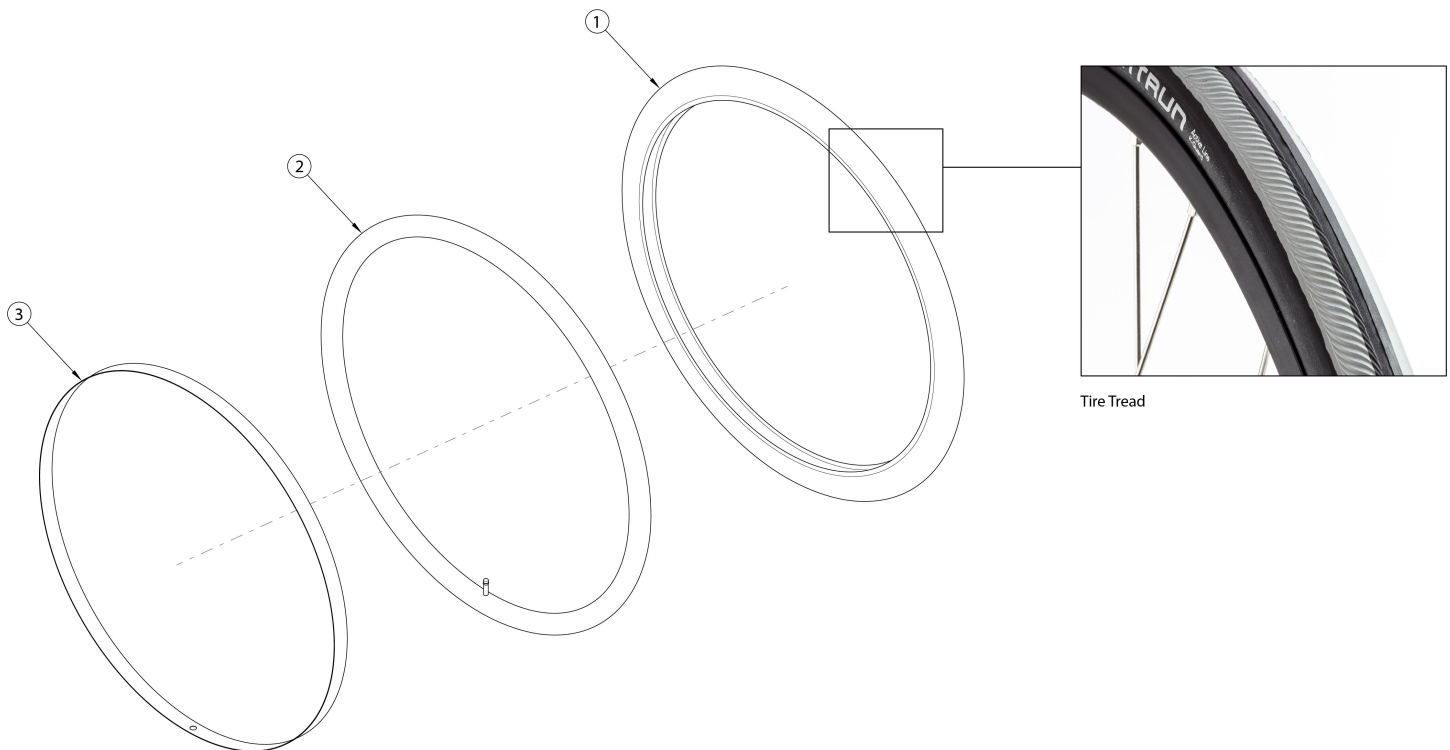

Catalyst E Tires - High Pressure

Please note tab mounted handrims must be installed prior to the tire being installed.

Item Number	Part Number	Description	Quantity
1a-3	110005	Tire 20" x 1" High Pressure, Inner Tube and Rim Strip	1
1b-3	110006	Tire 22" x 1" High Pressure, Inner Tube and Rim Strip	1
1c-3	110007	Tire 24" x 1" High Pressure, Inner Tube and Rim Strip	1
1d-3	110008	Tire 25" x 1" High Pressure, Inner Tube and Rim Strip	1
1e-3	110009	Tire 26" x 1" High Pressure, Inner Tube and Rim Strip	1
1a	102957	Tire 20" x 1" High Pressure, Right Run (25-451)	1
1b	100610	Tire 22" x 1" High Pressure - K196 Grey	1
1c	102958	Tire 24" x 1" High Pressure, Right Run (25-540)	1
1d	102959	Tire 25" x 1" High Pressure, Right Run (25-559)	1
1e	102960	Tire 26" x 1" High Pressure, Right Run (25-590)	1