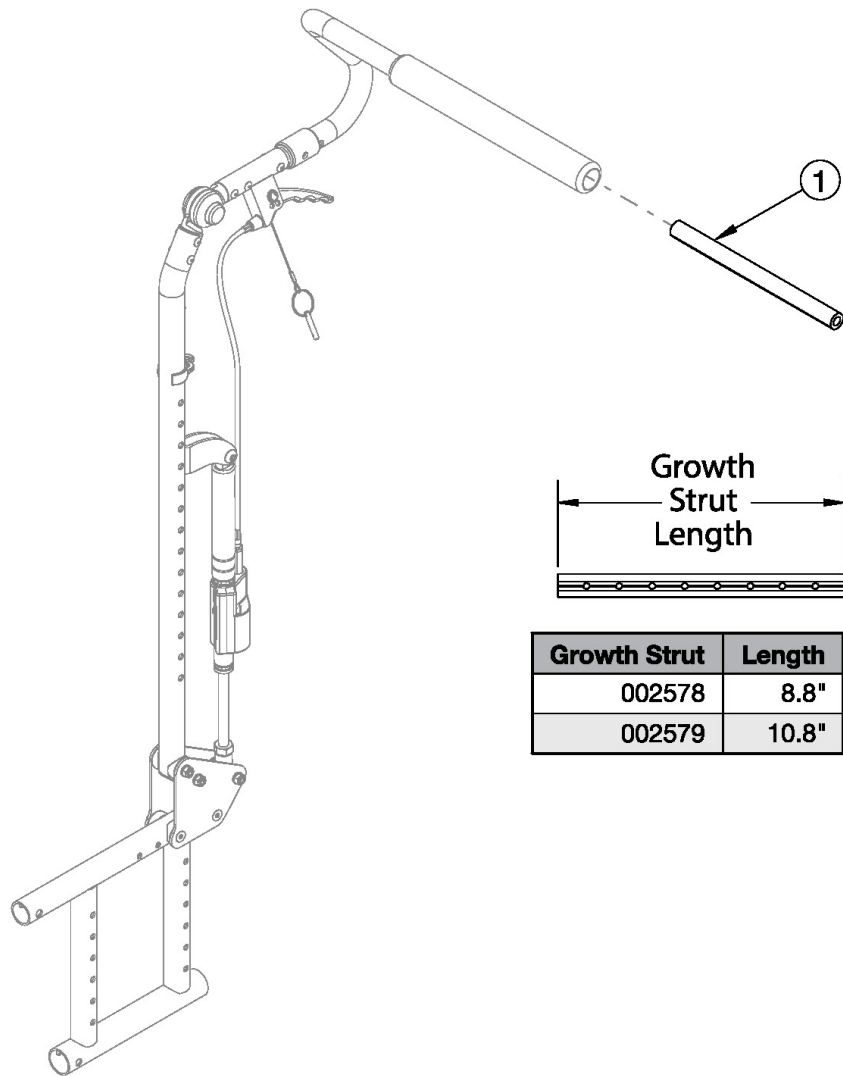

Growth Strut - Growth

Growth Strut	Length
002578	8.8"
002579	10.8"

Item Number	Part Number	Description	Quantity
1a	002578	Growth Strut, Stroller, Short <i>Used on chair widths 14 - 17</i>	1
1b	002579	Growth Strut, Stroller, Long <i>Used on chair widths 18 - 22</i>	1