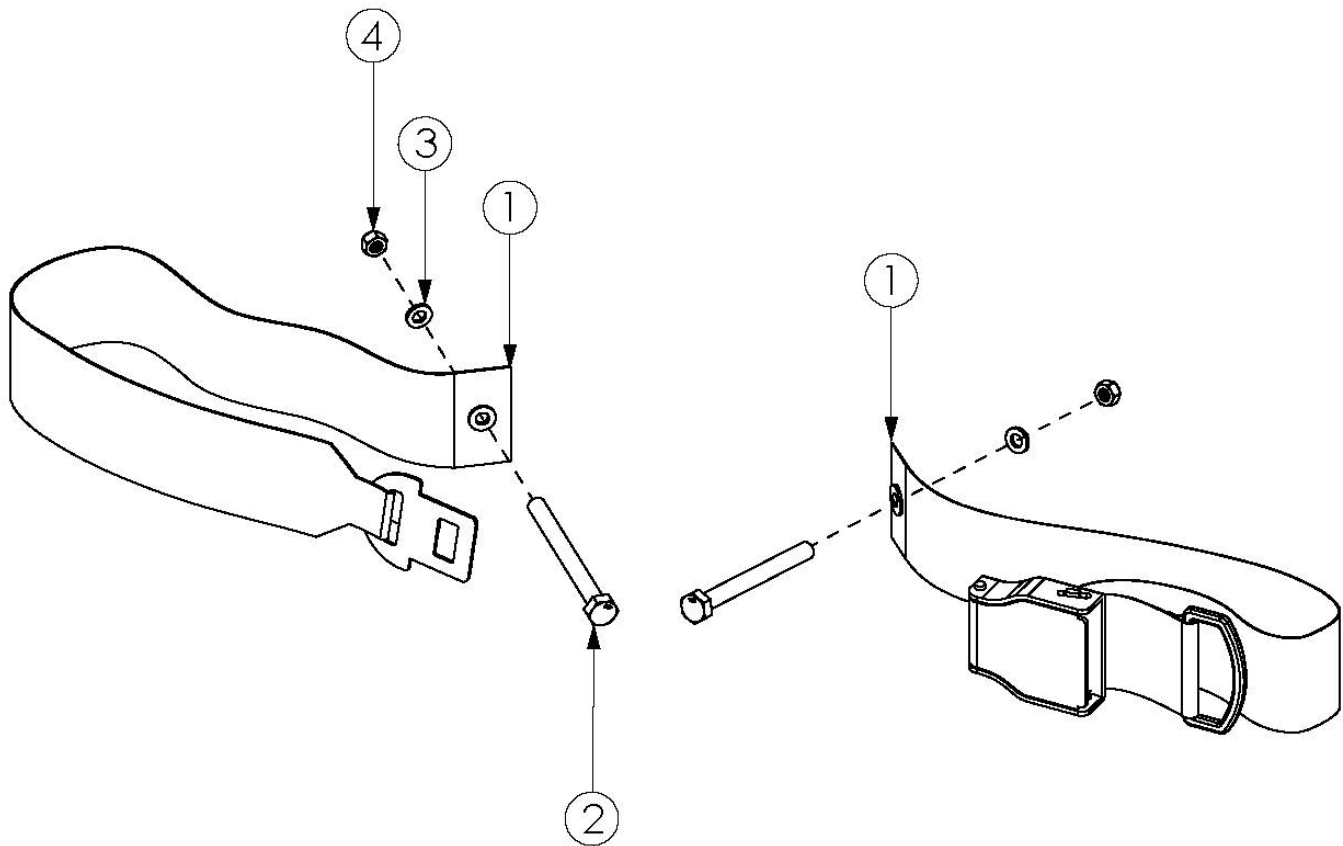

Rogue ALX Pelvic Positioning Belts - 2" Airline Buckle and Hardware (Formerly Tsunami)

Item Number	Part Number	Description	Quantity
1, 2, 3, 4	111403	Belt Pelvic Positioning 2" Airline Buckle 50", RG ALX/Rogue/LW XP	1
1	100594	Belt Pelvic Positioning 2" Airline Buckle 50"	1
2	101781	M6 x 50mm Partial Thread BHCS Blk ZC	2
3	100746	M6 Flat Washer Blk Zn	2
4	100658	M6 Nylock Nut Blk Zn	2