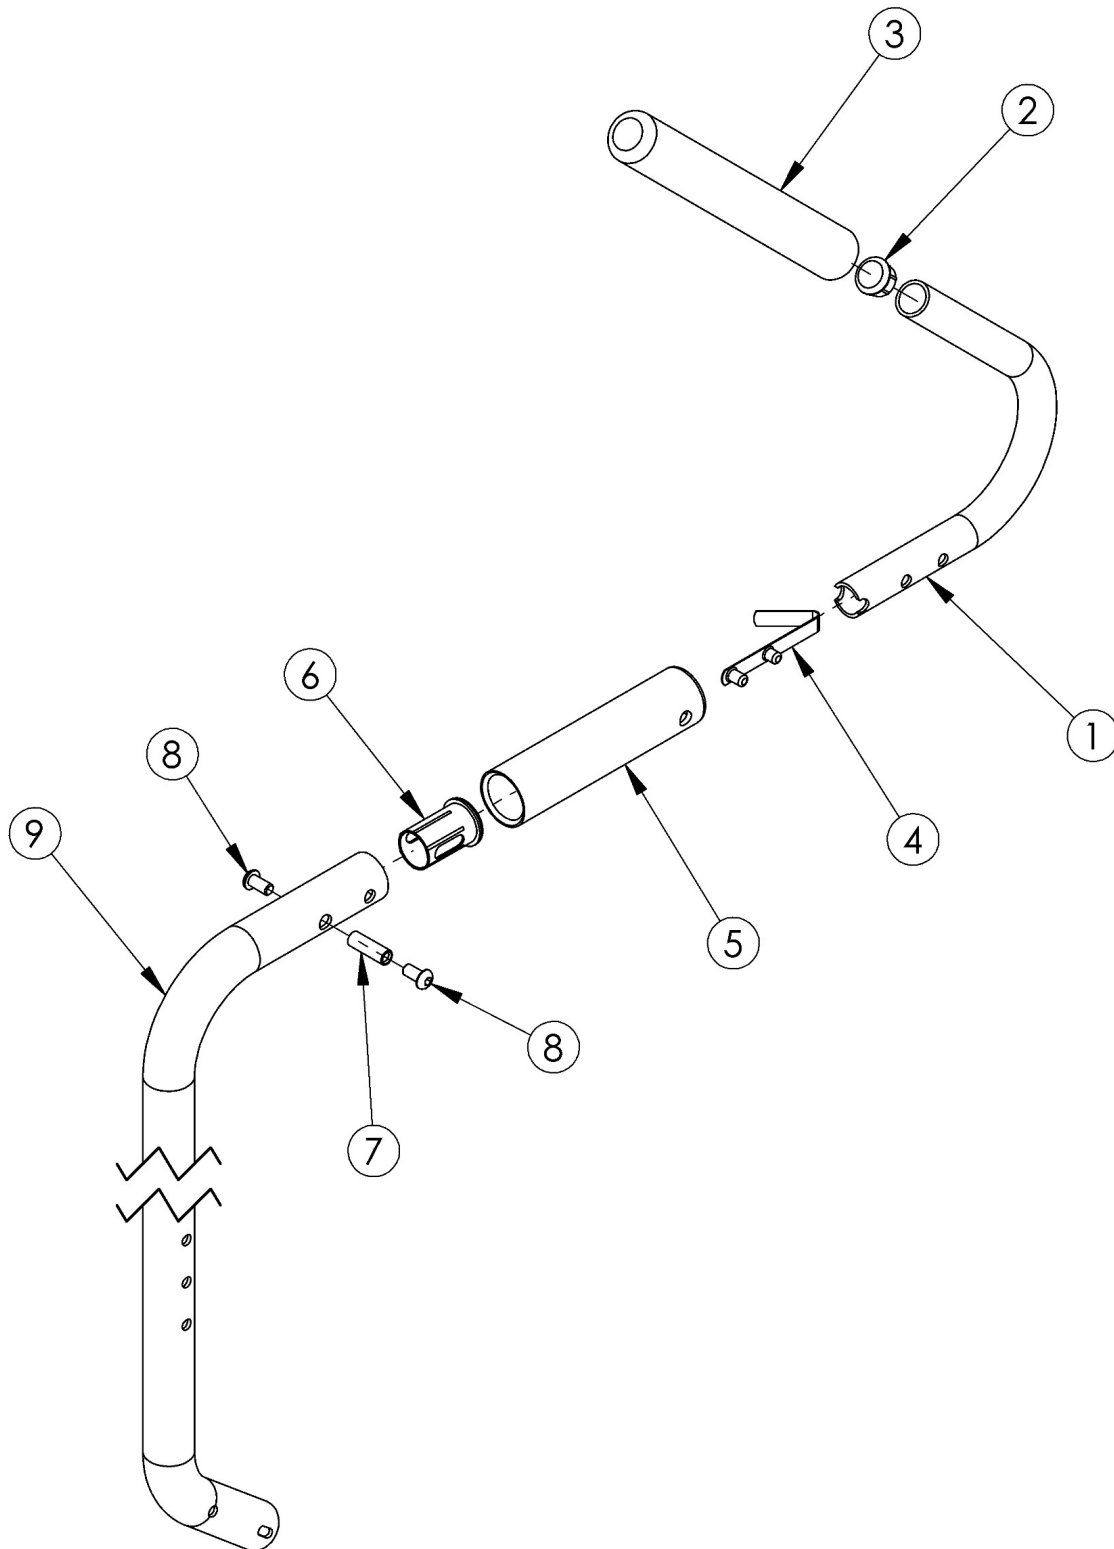

# (Discontinued) Catalyst Depth Adjustable Backrest Stroller Handle Extension

---

*This backrest style and stroller handle extension discontinued February 8th, 2021 Not compatible with Drum Brake. A backrest retrofit to the Catalyst Stroller Handle Back Post with Removable Stroller Handle Extension (Depth Adjustable) is required if retrofitting Drum Brake.*

<b>Item Number</b>	<b>Part Number</b>	<b>Description</b>	<b>Quantity</b>
5-9	502397	Stroller Handle Depth Adj Back Post Assembly, Short CAT	1
5-9	502398	Stroller Handle Depth Adj Back Post Assembly, Tall CAT	1
4	100533	Detent Button	1
6	000034	Sleeve 3/4" x 1 1/2"	1
7	000065	M6 x 23.68 Threaded Barrel	1
8	100667	M6 x 12 BTN SHCS BLKZC w/Patch	2