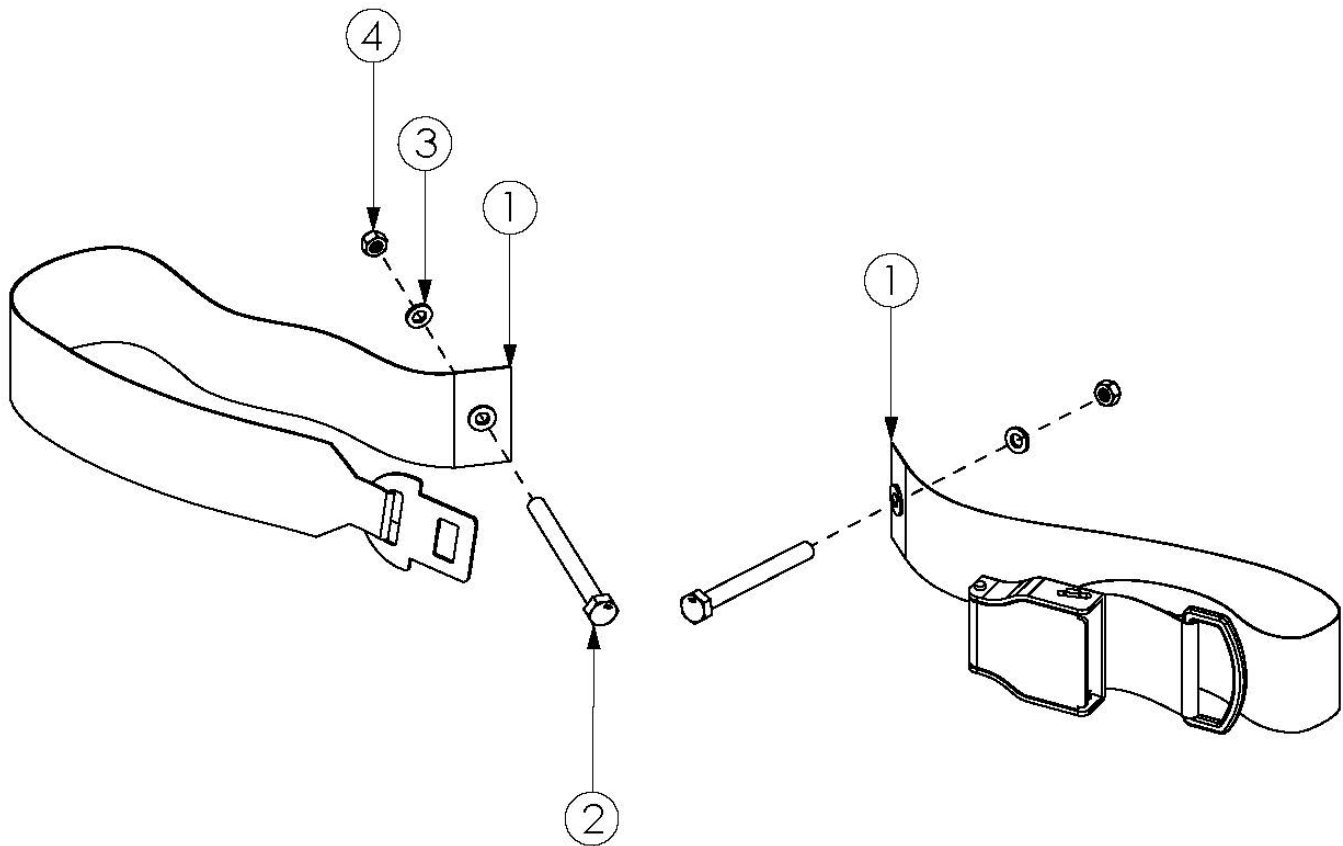

Ethos Pelvic Positioning Belts - 2" Airline Buckle

Item Number	Part Number	Description	Quantity
1, 2, 3, 4	111404	Belt Pelvic Positioning 2" Airline Buckle 50", Clik/Ethos	1
1	100594	Belt Pelvic Positioning 2" Airline Buckle 50"	1
2	100670	M6 x 45 BTN SHCS BLK ZC	2
3	100746	M6 Flat Washer Blk Zn	2
4	100658	M6 Nylock Nut Blk Zn	2