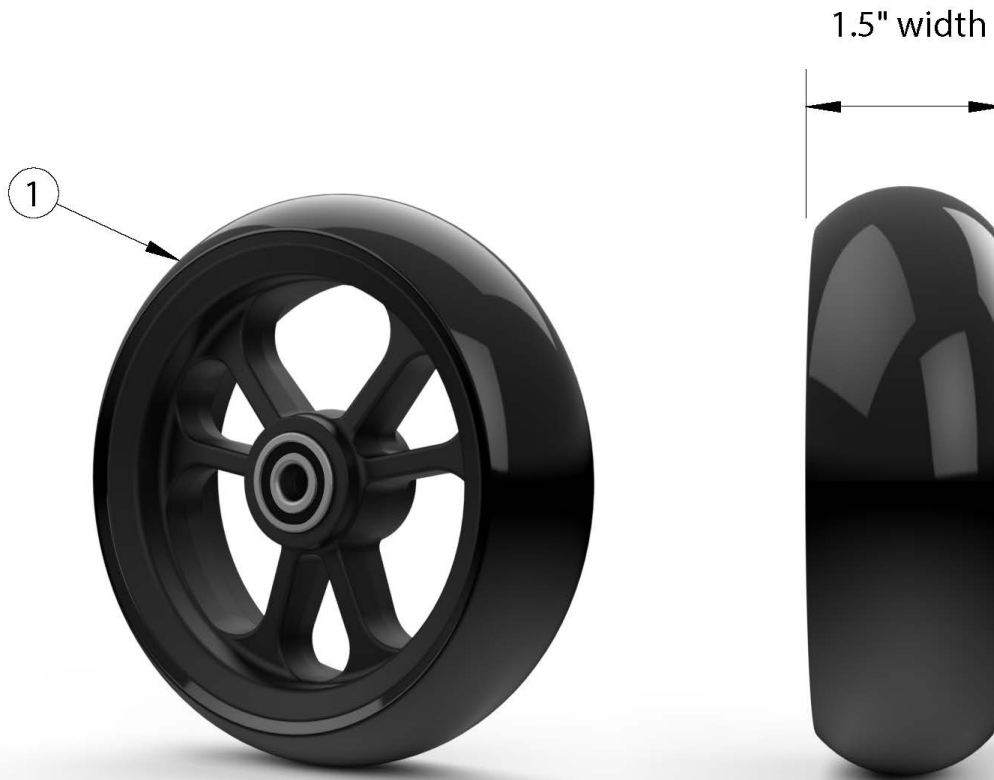

Catalyst 4 Casters - 1.5" Poly

If changing size of casters, new forks may be needed.

Item Number	Part Number	Description	Quantity
1a	111842	Caster 4 x 1.5" Poly	1
1b	111843	Caster 5 x 1.5" Poly	1
1c	111844	Caster 6 x 1.5" Poly	1