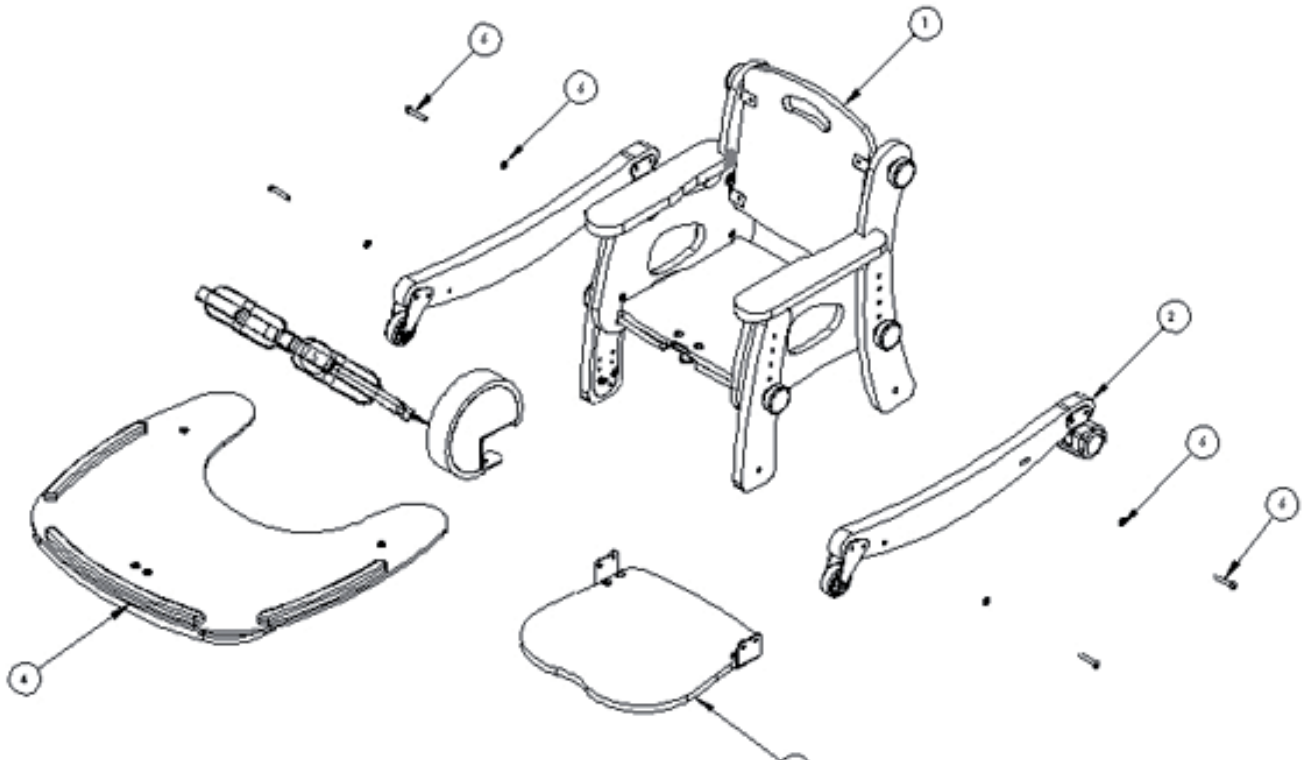

PAL Spare Parts Catalogue

Contents

03	PAL Seat Product Overview
04-05	PAL Seat Assembly
06	PAL High Seat Assembly
07	PAL Tray Assembly
08	PAL Ski Assembly
09	PAL Footrest Assembly
10	PAL Two Person Table Assembly
11	PAL Four Person Table Assembly
12	PAL Rocker/Stabiliser Assembly

PAL Seat - Product Overview

Pos.	Leckey Code	Description	Qty	Compatible with		
				Size 1	Size 2	Size 3
1	135-1600-XX	Chair Size 1	1	✓		
1	135-2600-XX	Chair Size 2	1		✓	
1	135-3600-XX	Chair Size 3	1			✓
2	135-1610	Ski With Castors Size 1	2	✓		
2	135-2610	Ski With Castors Size 2	2		✓	
2	135-3610	Ski With Castors Size 3	2			✓
3	135-1603	Footrest Size 1	1	✓		
3	135-2603	Footrest Size 2	1		✓	
3	135-3603	Footrest Size 3	1			✓
4	135-1620	Activity Tray Size 1	1	✓		
4	135-2620	Activity Tray Size 2	1		✓	
4	135-3620	Activity Tray Size 3	1			✓
5	135-1602-XX	Pommel Size 1	1	✓		
5	135-3602-XX	Pommel Size 3	1		✓	✓
6	SP-1040	Ski Screw Kit	4	✓	✓	✓

PAL Seat Assembly

Pos.	Leckey Code	Description	Qty	Compatible with		
				Size 1	Size 2	Size 3
5	135-1618	Leg Front Left Size 1	1	✓		
5	135-2618	Leg Front Left Size 2	1		✓	
5	135-3618	Leg Front Left Size 3	1			✓
6	135-1611	Leg Front Right Size 1	1	✓		
6	135-2611	Leg Front Right Size 2	1		✓	
6	135-3611	Leg Front Right Size 3	1			✓
7	135-1613	Leg Rear Right Size 1	1	✓		
7	135-2613	Leg Rear Right Size 2	1		✓	
7	135-3613	Leg Rear Right Size 3	1			✓
8	SF90	M6 Knob Male X 25 Thread	4	✓	✓	✓
9	SP-1041	Backrest Knob & Screw Kit	4	✓	✓	✓
10	135-9000	Sliding Seatbase Knob & Screw Kit	1	✓	✓	✓
11	SP-1042	Leg Attachment Screw Kit	4	✓	✓	✓