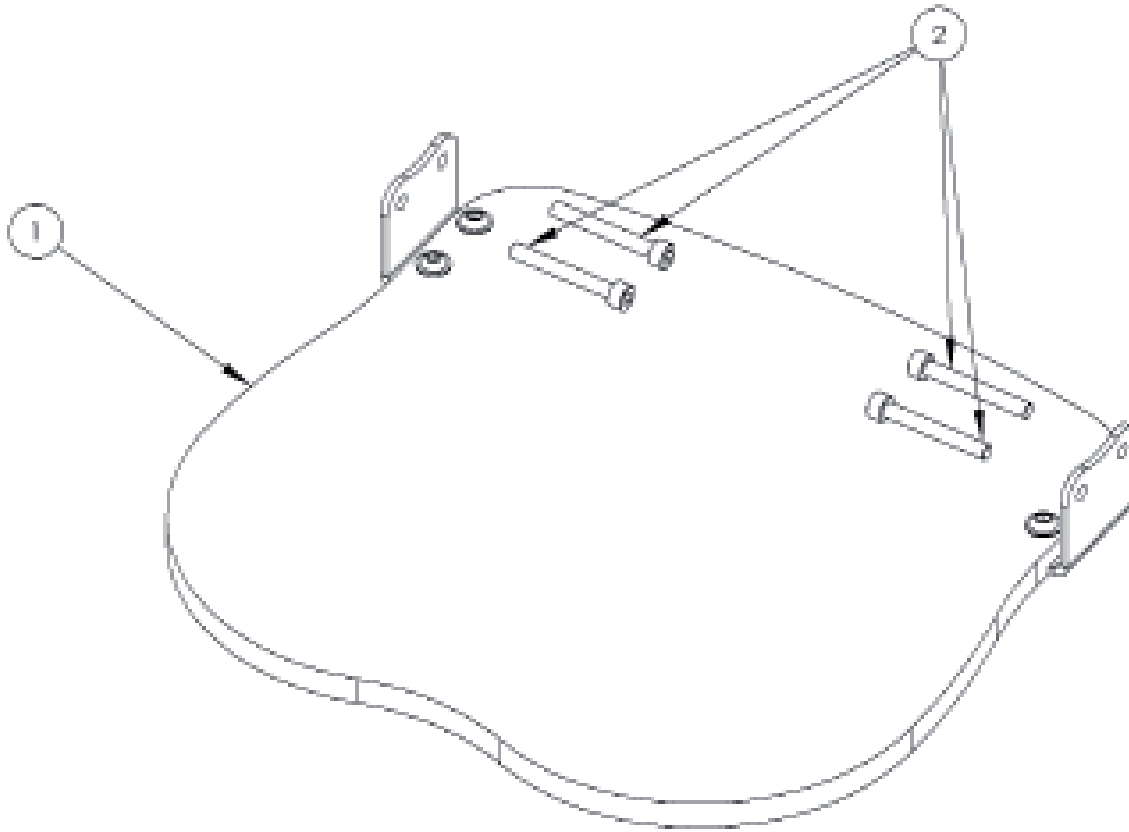

PAL -Footrest Assembly

Pos.	Leckey Code	Description	Qty	Compatible with		
				Size 1	Size 2	Size 3
1	135-1603	Footrest Size 1	1	✓		
1	135-2603	Footrest Size 2	1		✓	
1	135-3603	Footrest Size 3	1			✓
2	SP-1044	Footrest Attachment Screw Kit	1	✓	✓	✓