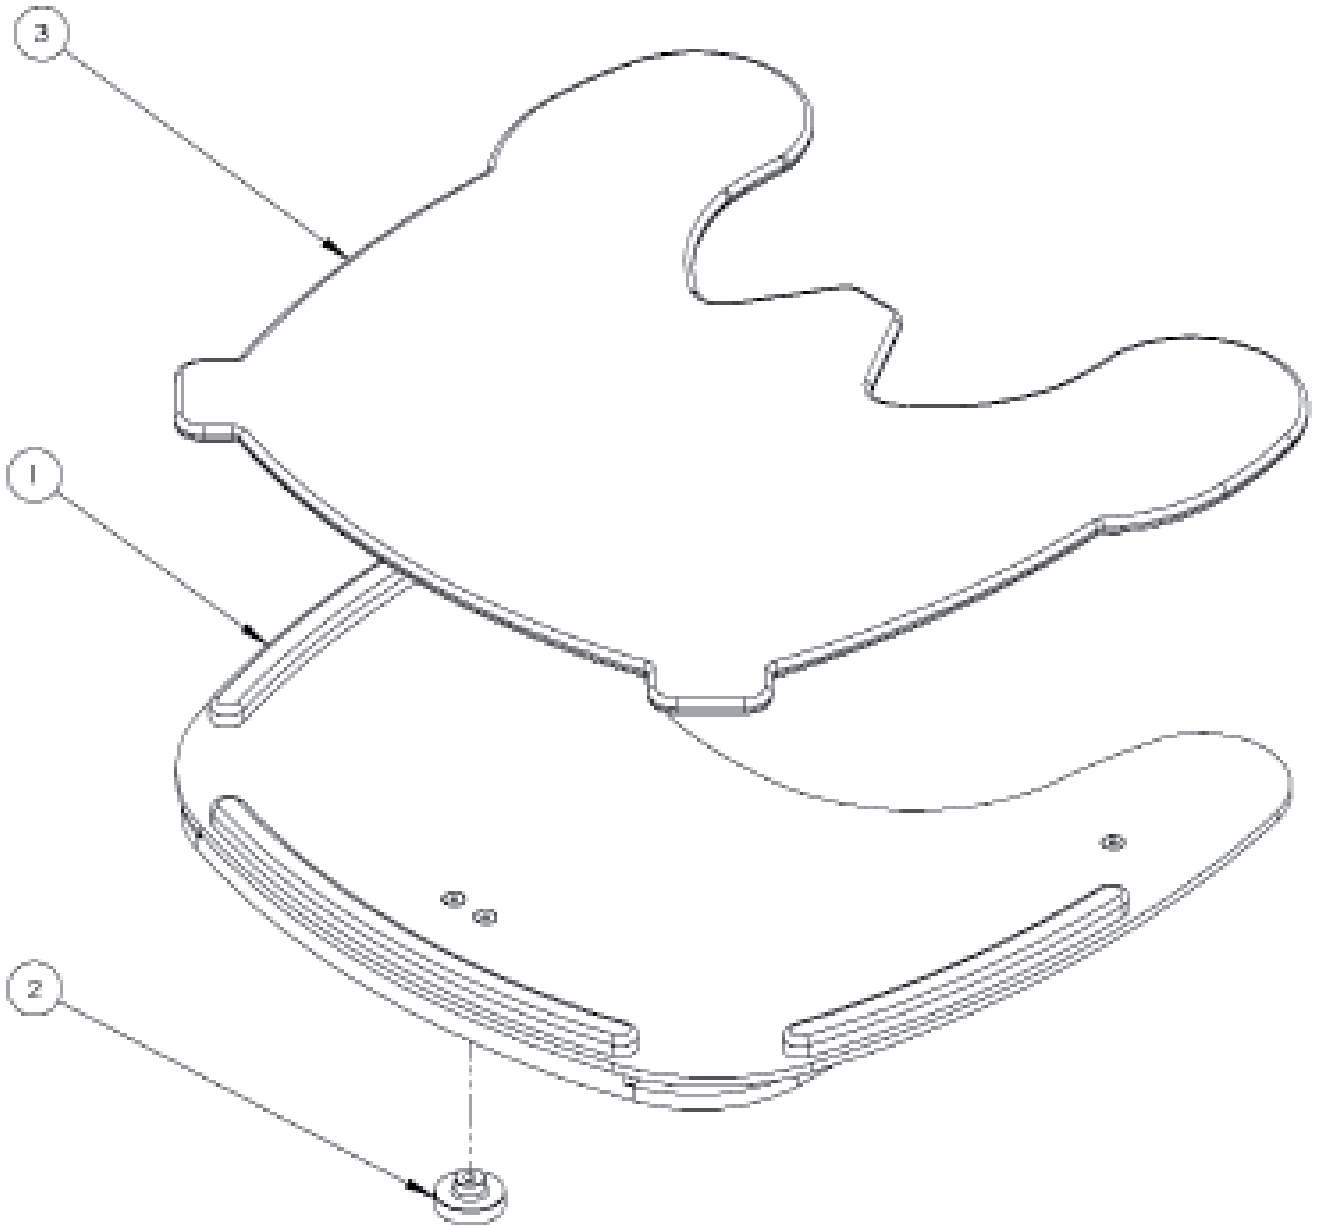

PAL Seat Assembly

Pos.	Leckey Code	Description	Qty	Compatible with		
				Size 1	Size 2	Size 3
5	135-1618	Leg Front Left Size 1	1	✓		
5	135-2618	Leg Front Left Size 2	1		✓	
5	135-3618	Leg Front Left Size 3	1			✓
6	135-1611	Leg Front Right Size 1	1	✓		
6	135-2611	Leg Front Right Size 2	1		✓	
6	135-3611	Leg Front Right Size 3	1			✓
7	135-1613	Leg Rear Right Size 1	1	✓		
7	135-2613	Leg Rear Right Size 2	1		✓	
7	135-3613	Leg Rear Right Size 3	1			✓
8	SF90	M6 Knob Male X 25 Thread	4	✓	✓	✓
9	SP-1041	Backrest Knob & Screw Kit	4	✓	✓	✓
10	135-9000	Sliding Seatbase Knob & Screw Kit	1	✓	✓	✓
11	SP-1042	Leg Attachment Screw Kit	4	✓	✓	✓

PAL - High Seat Assembly

Pos.	Leckey Code	Description	Qty	Compatible with		
				Size 1	Size 2	Size 3
1	135-1630	High Seat Frame (Size 1 Only)	1	✓		
2	SF90	Wixroyd Knob M6	2	✓		

PAL -Tray Assembly

Pos.	Leckey Code	Description	Qty	Compatible with		
				Size 1	Size 2	Size 3
1	135-1620	Activity Tray Size 1	1	✓		
1	135-2620	Activity Tray Size 2	1		✓	
1	135-3620	Activity Tray Size 3	1			✓
2	SF90	Wixroyd Knob M6	1	✓	✓	✓
3	135-1656	Tray Pad Size 1	1	✓		
3	135-2656	Tray Pad Size 2	1		✓	
3	135-3656	Tray Pad Size 3	1			✓