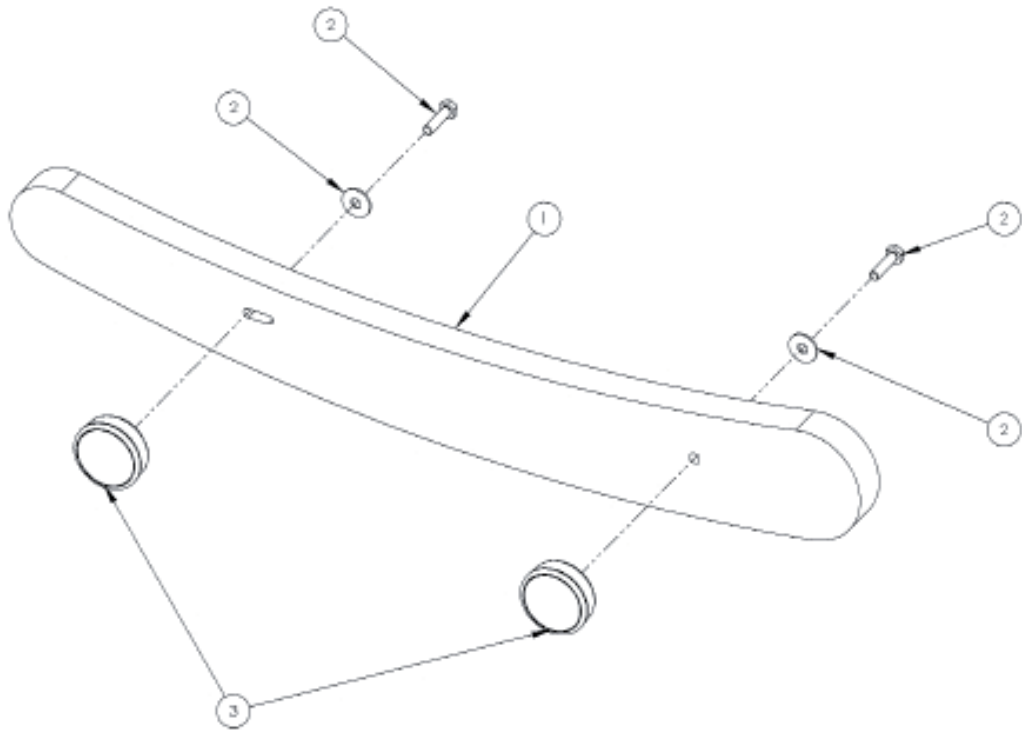

PAL - Rocker/Stabiliser Assembly

Pos.	Leckey Code	Description	Qty	Compatible with		
				Size 1	Size 2	Size 3
1	135-1120	Rocker/Stabiliser Size 1	1	✓		
1	135-2120	Rocker/Stabiliser Size 2	1		✓	
1	135-3120	Rocker/Stabiliser Size 3	1			✓
2	SP-1046	Rocker/Stabiliser Screw Kit	1	✓	✓	✓
3	SF90	Wixroyd Knob M6	2	✓	✓	✓