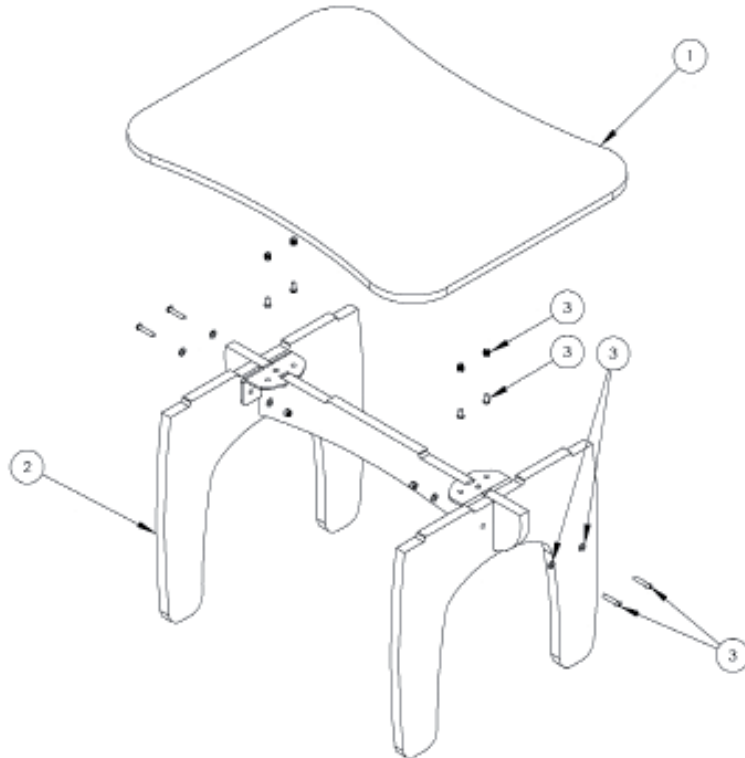

PAL - Two Person Table Assembly

Pos.	Leckey Code	Description	Qty	Compatible with		
				Size 1	Size 2	Size 3
1	135-1710-XX	Table Top	1	✓	✓	✓
2	135-1715	Table Leg Assembly Size 1	1	✓		
2	135-2715	Table Leg Assembly Size 2	1		✓	
2	135-3715	Table Leg Assembly Size 3	1			✓
3	SP-1045	Table Attachment Screw Kit	1	✓	✓	✓