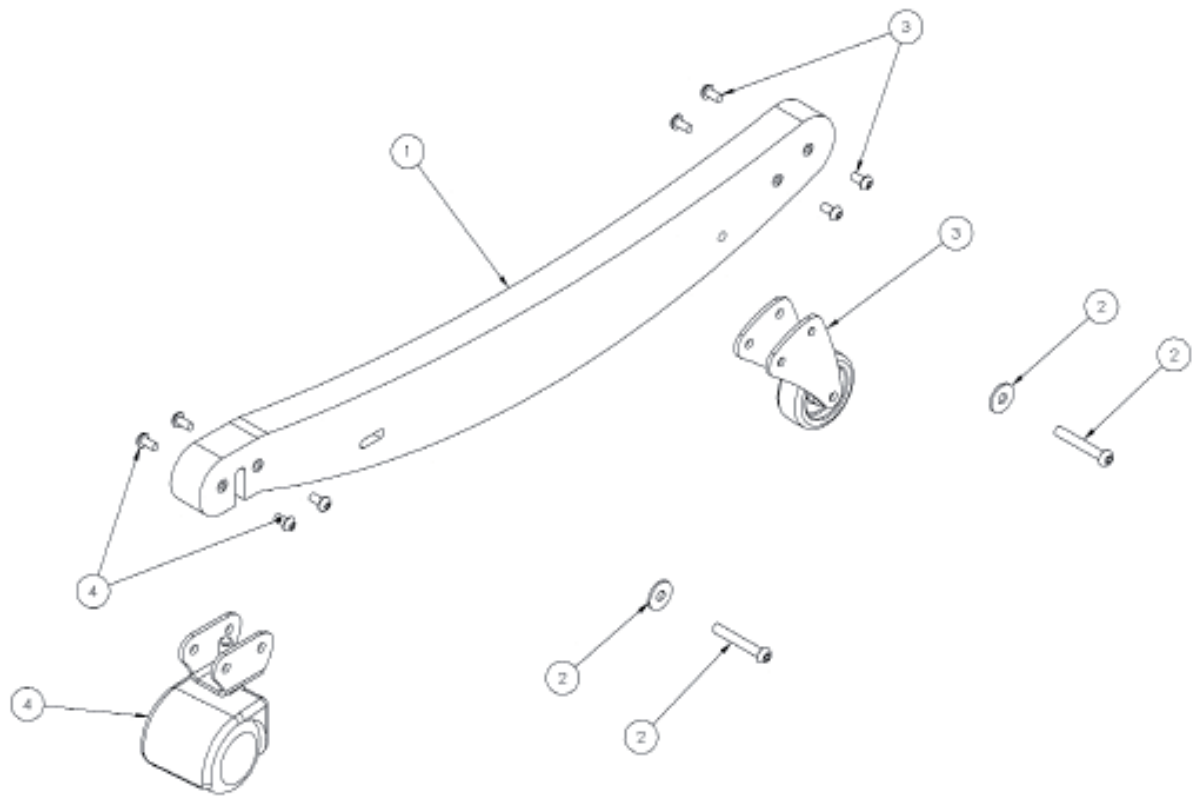

PAL - High Seat Assembly

Pos.	Leckey Code	Description	Qty	Compatible with		
				Size 1	Size 2	Size 3
1	135-1630	High Seat Frame (Size 1 Only)	1	✓		
2	SF90	Wixroyd Knob M6	2	✓		

PAL -Tray Assembly

Pos.	Leckey Code	Description	Qty	Compatible with		
				Size 1	Size 2	Size 3
1	135-1620	Activity Tray Size 1	1	✓		
1	135-2620	Activity Tray Size 2	1		✓	
1	135-3620	Activity Tray Size 3	1			✓
2	SF90	Wixroyd Knob M6	1	✓	✓	✓
3	135-1656	Tray Pad Size 1	1	✓		
3	135-2656	Tray Pad Size 2	1		✓	
3	135-3656	Tray Pad Size 3	1			✓

PAL -Ski Assembly

Pos.	Leckey Code	Description	Qty	Compatible with		
				Size 1	Size 2	Size 3
1	135-1610	Ski With Castors Size 1	1	✓		
1	135-2610	Ski With Castors Size 2	1		✓	
1	135-3610	Ski With Castors Size 3	1			✓
2	SP-1043	Ski Attachment Screw Kit	1	✓	✓	✓
3	135-9004	Front Castor Assembly	1	✓	✓	✓
4	135-9005	Rear Castor Assembly	1	✓	✓	✓