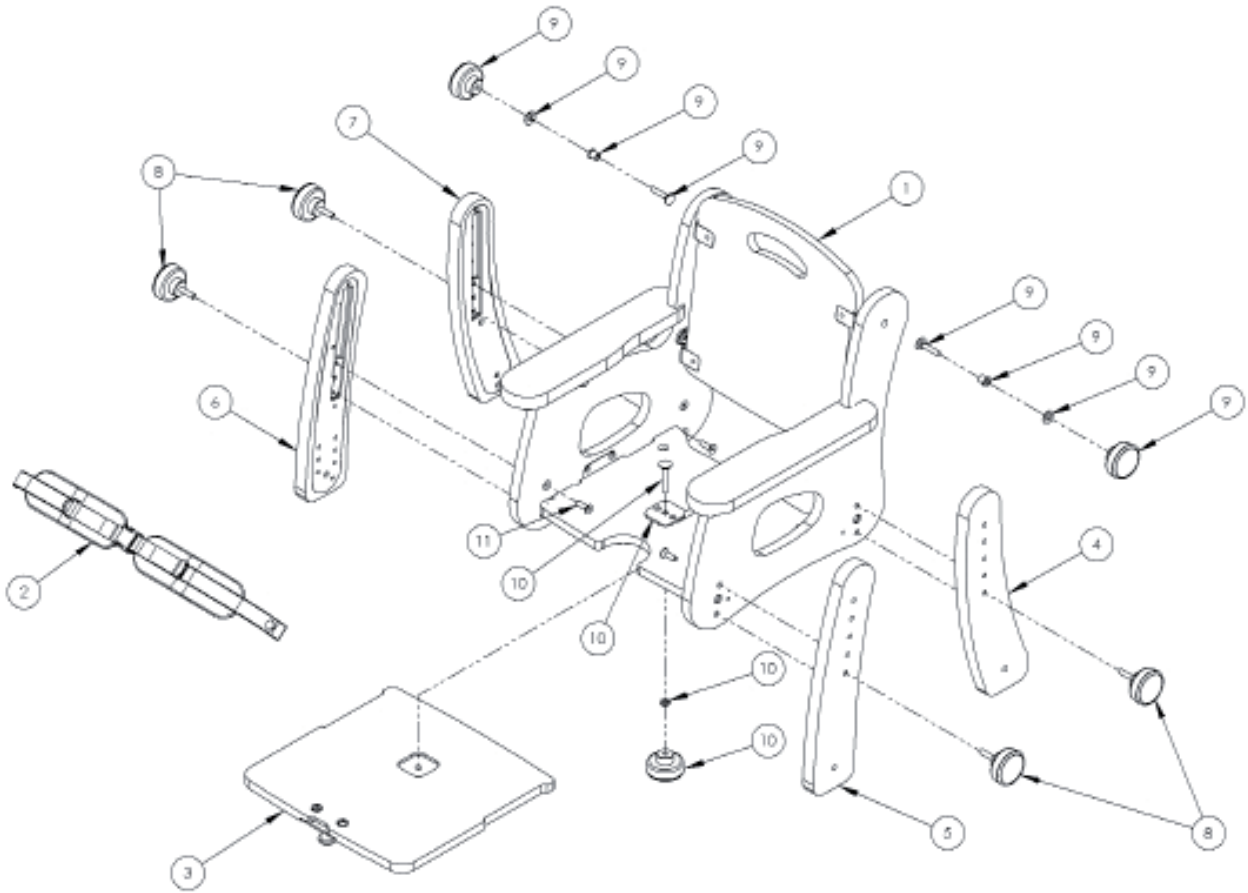

PAL Seat Assembly

Pos.	Leckey Code	Description	Qty	Compatible with		
				Size 1	Size 2	Size 3
1	135-9001-XX	Seat Size 1	1	✓		
1	135-9002-XX	Seat Size 2	1		✓	
1	135-9003-XX	Seat Size 3	1			✓
2	135-1657	Lap Belt Size 1	1	✓		
2	135-2657	Lap Belt Size 2	1		✓	
2	135-3657	Lap Belt Size 3	1			✓
3	135-1108	Sliding Seatbase Size 1	1	✓		
3	135-2108	Sliding Seatbase Size 2	1		✓	
3	135-3108	Sliding Seatbase Size 3	1			✓
4	135-1612	Leg Rear Left Size 1	1	✓		
4	135-2612	Leg Rear Left Size 2	1		✓	
4	135-3612	Leg Rear Left Size 3	1			✓