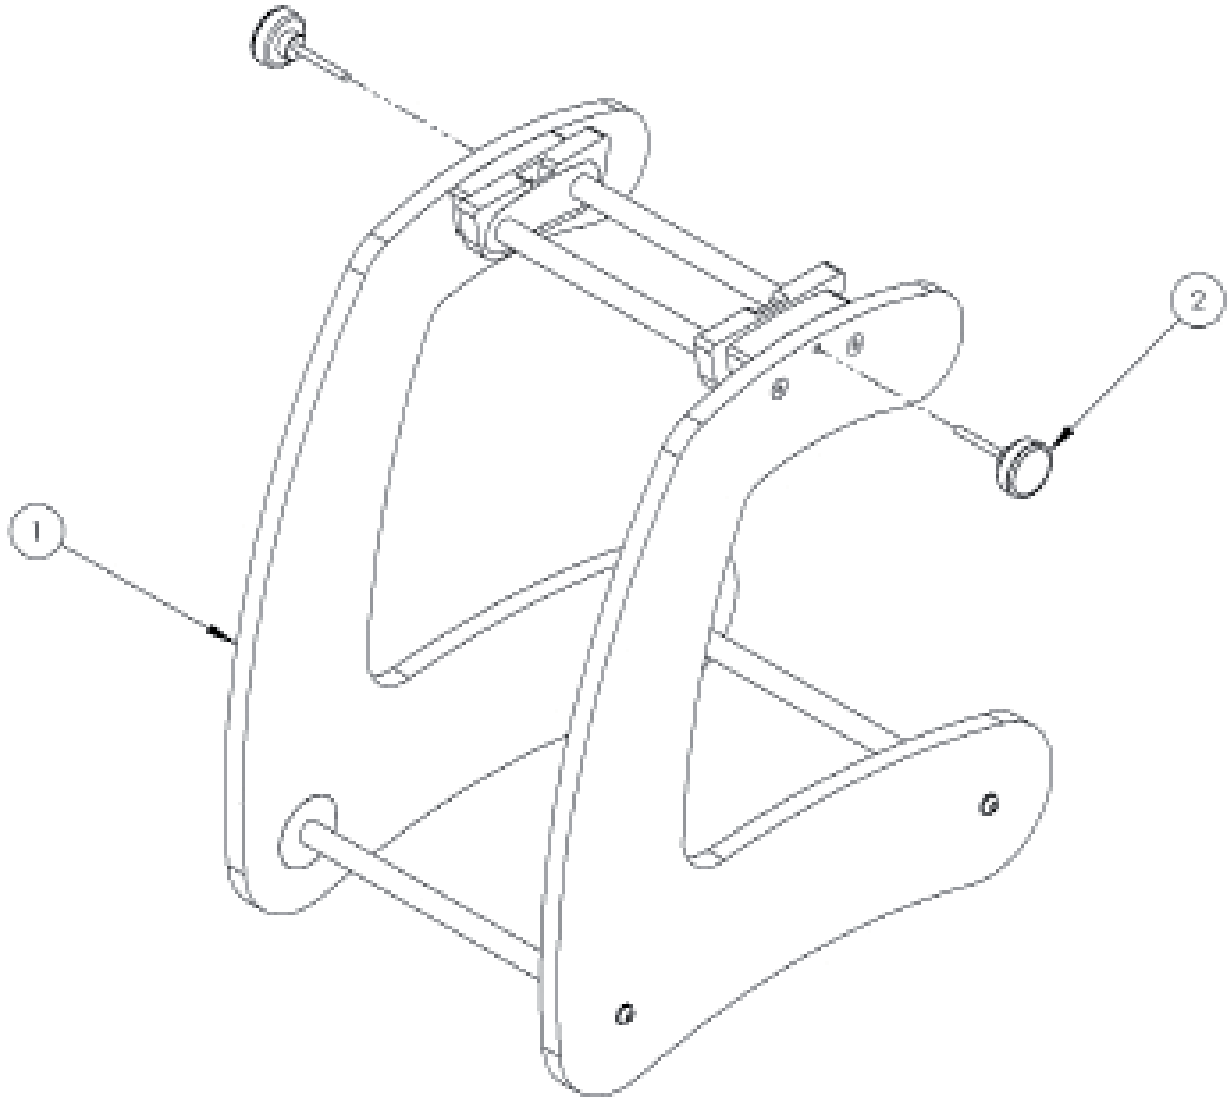

PAL - High Seat Assembly

Pos.	Leckey Code	Description	Qty	Compatible with		
				Size 1	Size 2	Size 3
1	135-1630	High Seat Frame (Size 1 Only)	1	✓		
2	SF90	Wixroyd Knob M6	2	✓