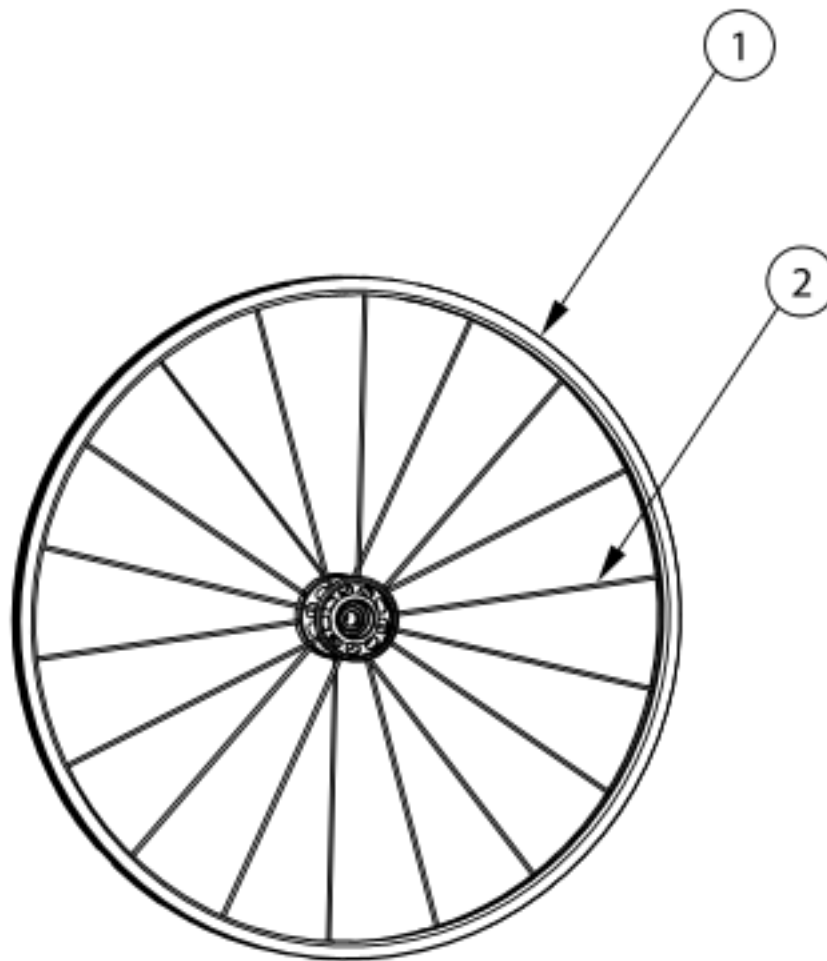

Catalyst 5 Wheels - MAXX Performance Spoke

If changing wheel size and anti-tips are present, new anti-tips may be required. If changing wheel style, new axles and handrims may be needed. <p>

If Drum Brake is present, see MAXX Spoke for Drum Brake page.

Item Number	Part Number	Description	Quantity	Retail
1a	108244	Wheel 20" MAXX Performance Spoke, Black Hub/Rim/Spokes	1	\$165.47
1b	105135	Wheel 22" MAXX Performance Spoke, Black Hub/Rim/Spokes	1	\$137.90
1c	105136	Wheel 24" MAXX Performance Spoke, Black Hub/Rim/Spokes	1	\$154.43
1d	107436	Wheel 25" MAXX Performance Spoke, Black Hub/Rim/Spokes	1	\$193.05
1e	107437	Wheel 26" MAXX Performance Spoke, Black Hub/Rim/Spokes	1	\$193.05
2a	109274	Replacement Spoke MAXX Performance Spoke 20"	1	\$4.60

¹ 12" and 16" Mag Wheels are sold as a combination Wheel and Tire assembly