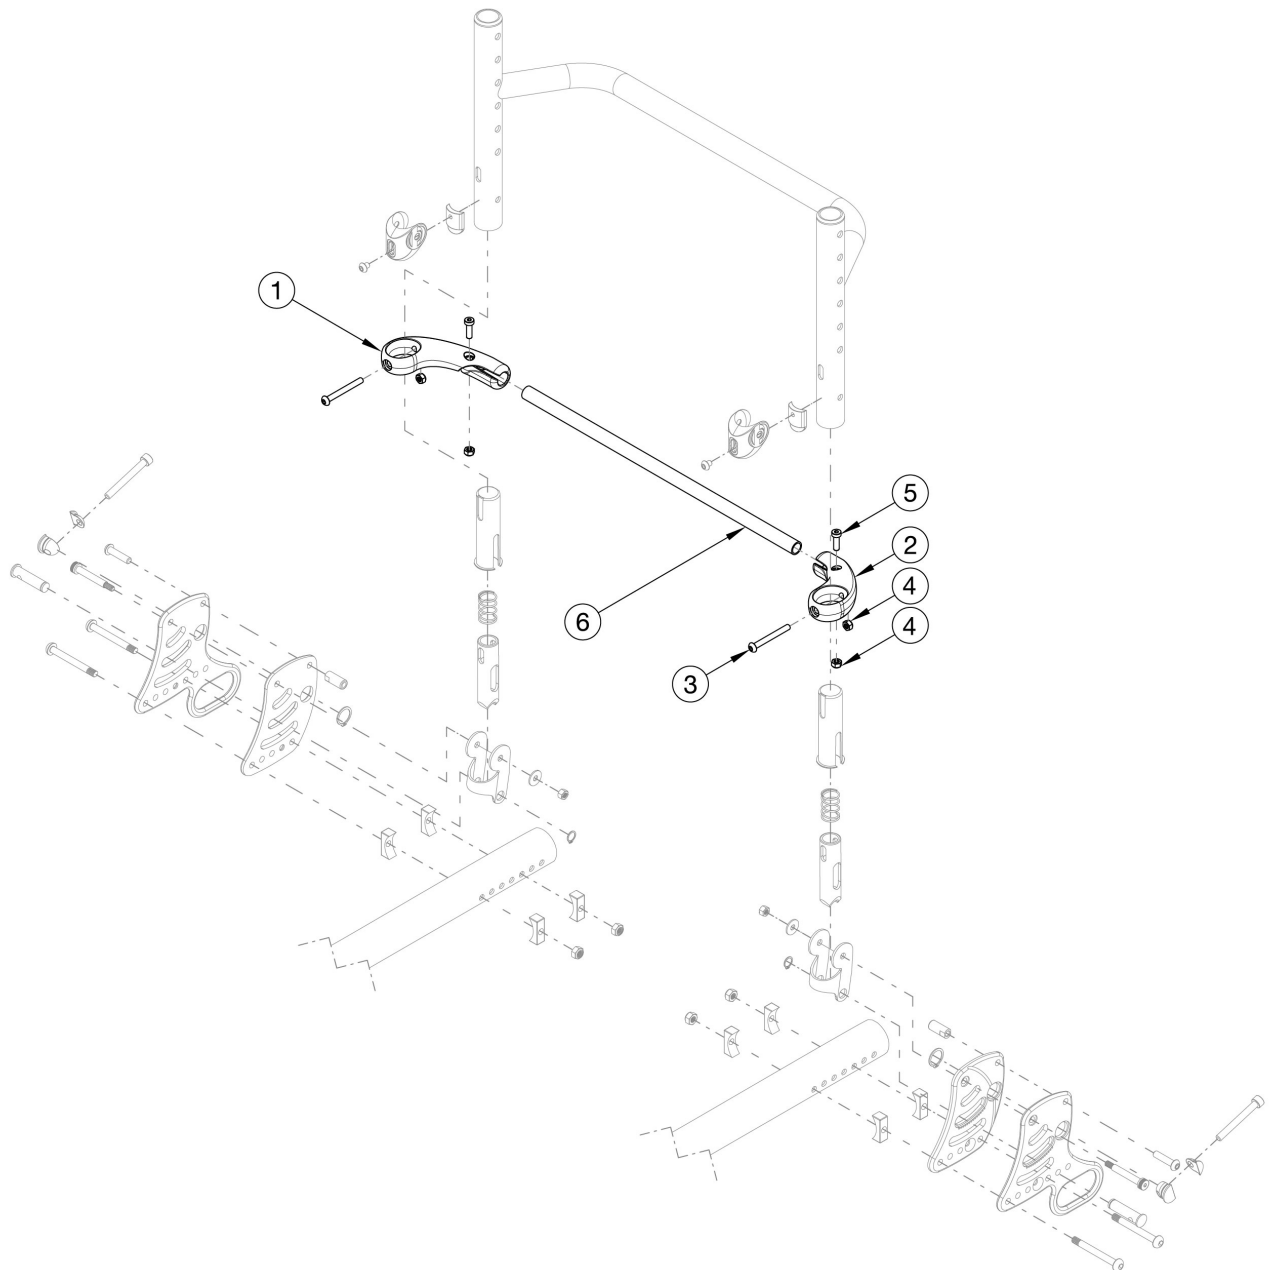

Rogue Backrest Mount and Hardware - Growth

Utilize this page if chair has Rigid Locking Fold Down Back.

Item Number	Part Number	Description	Quantity
1 - 5, 6a	116879	Backrest Actuation Bar Subassembly w/ Release Levers and Fasteners, 12" Wide, Black	1
1 - 5, 6b	116880	Backrest Actuation Bar Subassembly w/ Release Levers and Fasteners, 13" Wide, Black	1
1 - 5, 6c	116881	Backrest Actuation Bar Subassembly w/ Release Levers and Fasteners, 14" Wide, Black	1