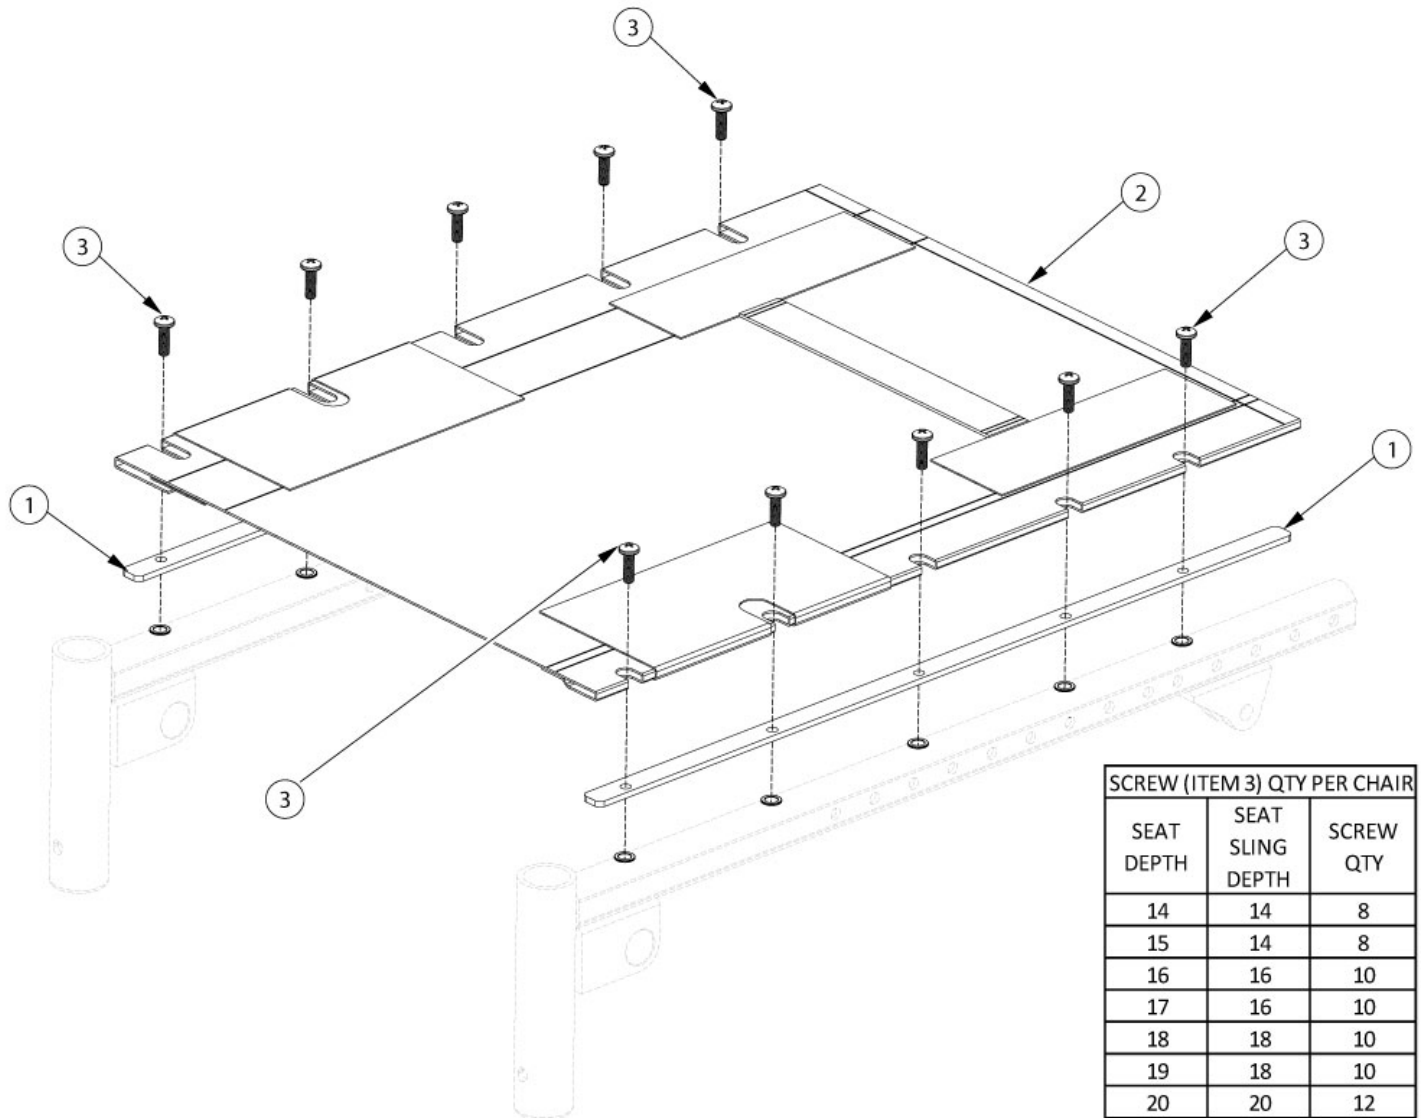

# Liberty Seat Upholstery

SCREW (ITEM 3) QTY PER CHAIR		
SEAT DEPTH	SEAT SLING DEPTH	SCREW QTY
14	14	8
15	14	8
16	16	10
17	16	10
18	18	10
19	18	10
20	20	12

Seat upholstery width measures approximately 1" less than the chair size. Seat upholstery depth measures true to the chair size.

Item Number	Part Number	Description	Quantity
1a	000241	Seat Rail 14" Deep Rigid/Liberty <i>Used on 14" and 15" Seat Depths</i>	2
1b	000243	Seat Rail 16" Deep Rigid/Liberty <i>Used on 16" and 17" Seat Depths</i>	2
1c	000245	Seat Rail 18" Deep Rigid/Liberty <i>Used on 18" and 19" Seat Depths</i>	2
1d	000247	Seat Rail 20" Deep Rigid/Liberty <i>Used on 20" Seat Depth</i>	2