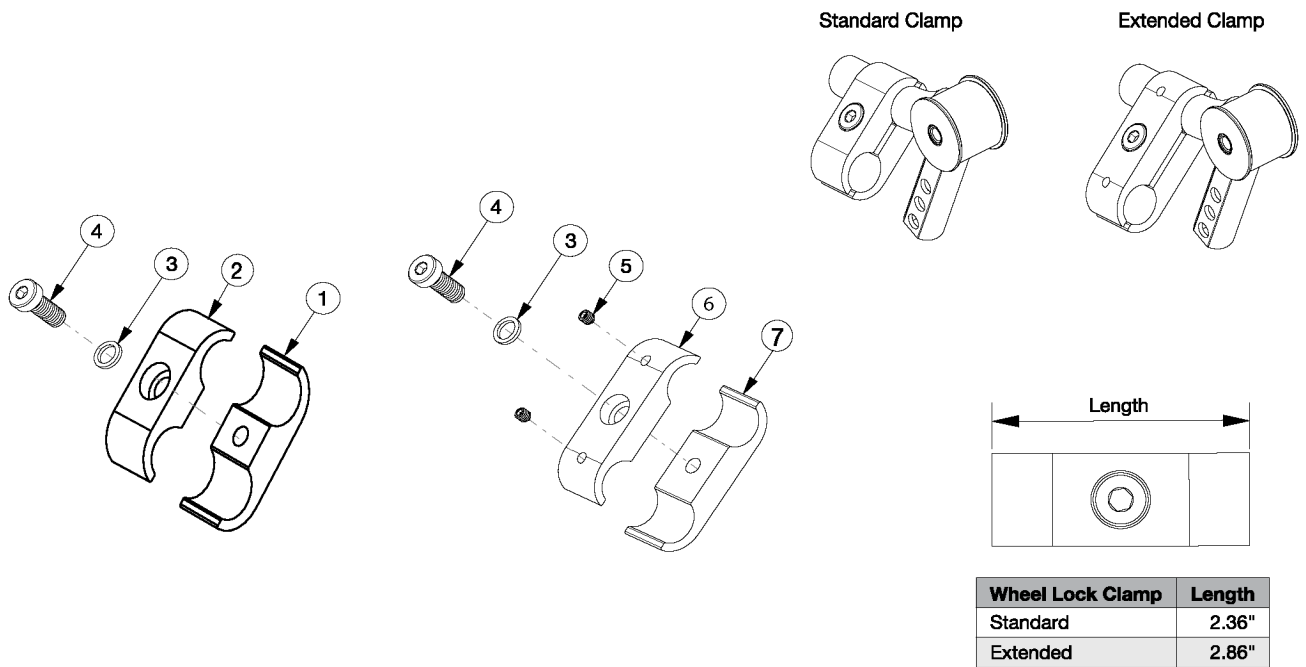

Ethos Wheel Lock Clamps

Item Number	Part Number	Description	Quantity	Retail
1 - 4	003973	Wheel Lock Clamp Assembly, Rigid <i>Used with 1.25" or less rear wheel spacing</i>	1	\$12.87
3 - 7	112430	Wheel Lock Clamp Assembly with Set Screws, Extended, Rigid <i>Replaced part number 004162. Used with 1.5" or greater rear wheel spacing or if Height Adjustable T-Arms are present</i>	1	\$13.89
1	003974	Wheel Lock Clamp Threaded	1	\$5.56
2	003975	Wheel Lock Clamp C'Bored	1	\$5.56
3	101701	Washer 3.315/.350 x .425/.525 x .059/.067 18-8 F/W	1	\$2.58
4	103327	M8 x 20 LHCS Blk Zc	1	\$0.74
5	105015	M5 X 6 DIN914 SSS CONE PT PLN	2	\$2.58
7	004163	Wheel Lock Clamp Threaded Long	1	\$5.74