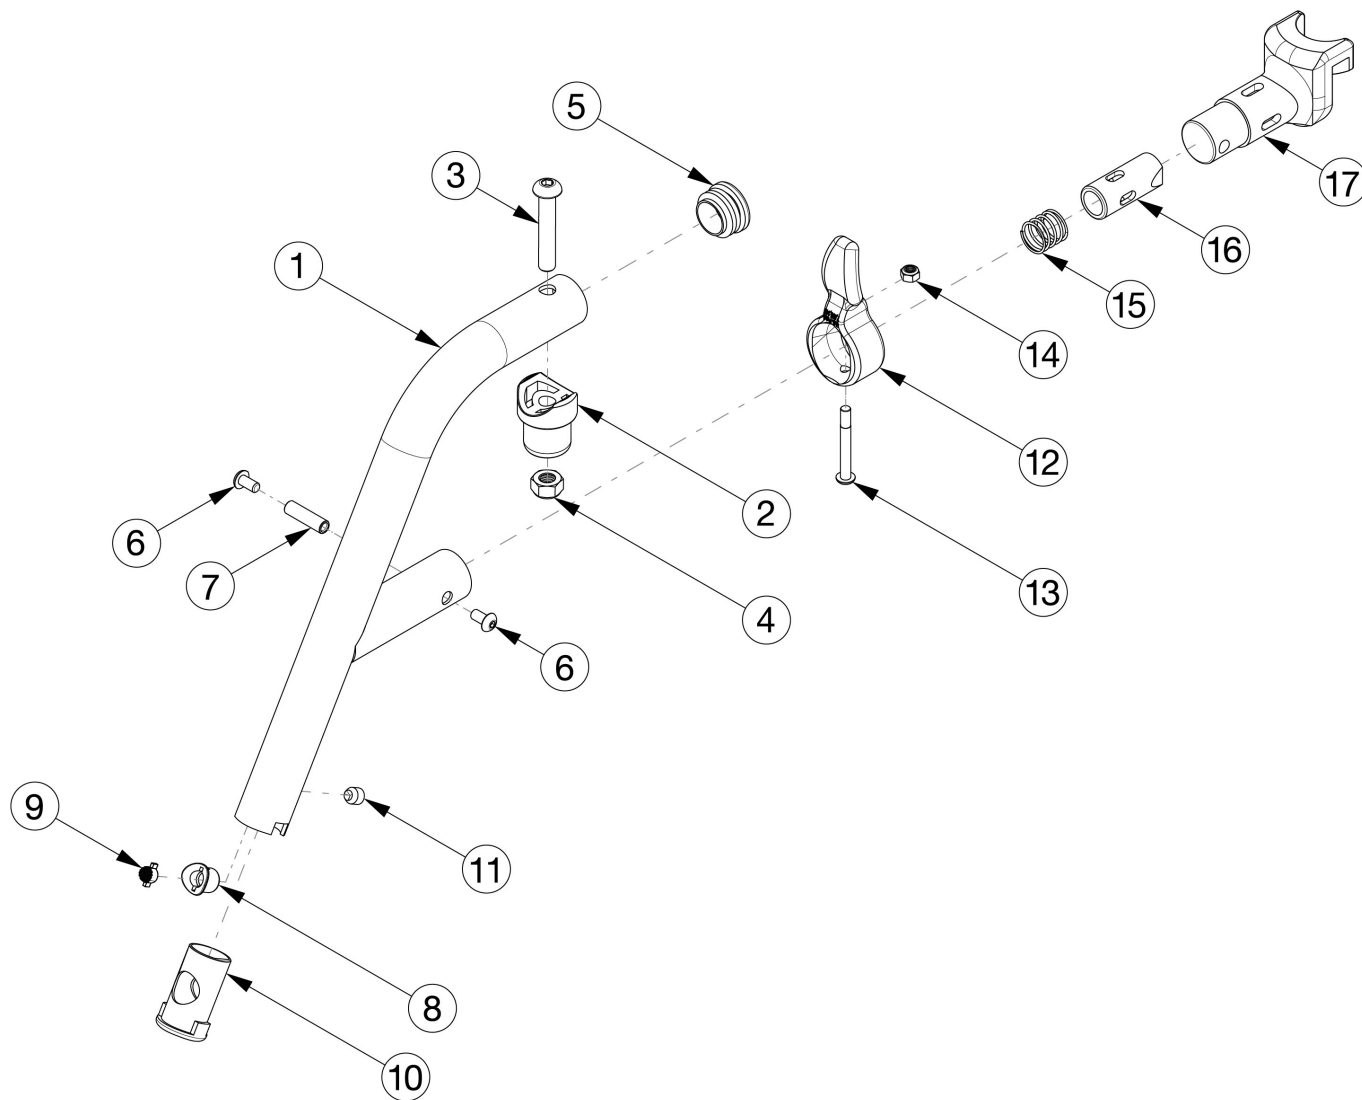

Catalyst E Hangers - 60 Degree Extension Tube

If changing degree of hanger, new extension tubes may be needed

Item Number	Part Number	Description	Quantity
1-17	115921_ _ _	60° Cleat Hanger Assembly, 4-Way-In-Line, Catalyst E	1
1-17	115916_ _ _	60° Cleat Hanger Assembly, 4-Way - Out Left, Catalyst E _ _ _	1
1-17	115917_ _ _	60° Cleat Hanger Assembly, 4-Way - Out Right, Catalyst E _ _ _	1
12 - 17	003225	Assembled 4-Way In Line Hanger Release	1
12 - 17	003225INST	Assembled 4-Way In Line Hanger Release with Instruction	1
12 - 17	003643	Assembled 4-Way Out Hanger Release, Left	1

Item Number	Part Number	Description	Quantity
12 - 17	003643INST	Assembled 4-Way Out Hanger Release, Left with Instruction	1
12 - 17	003642	Assembled 4-Way Out Hanger Release, Right	1
12 - 17	003642INST	Assembled 4-Way Out Hanger Release, Right with Instruction	1
8 - 11	115845	Cleat Hanger Adjustment Hardware	1
2	000032	Footrest Hanger Pivot Saddle	1
3	100673	M8 x 45 BTN SHCS BLKZC	1
4	100659	M8 Nylock Nut Blk Zn	1
5	100804	Tube End Plug 1"	1
6	100669	M5 x 10 BTN SHCS BLKZC w/Patch	2
7	000073	M5 x 24 Threaded Barrel	1
8	111949	Hanger Cleat Housing	1
9	111950	Hanger Cleat	1
10	111948	Cleat Hanger Sleeve	1
11	114457	M8 x 8 x 1.25 Cup Point Set Screw w/ Patch	1
12	003228	Hanger Latch, 4-Way, Lever	1
13	001374	M5 x 40 BHCS P/THD BLKZC	1
14	100657	M5 Nylock Nut Blk Zn	1
15	000119	Hanger Spring	1
16	003227	Hanger Latch, 4-Way, Pin	1
17	003226	Hanger Latch, 4-Way, Bracket	1