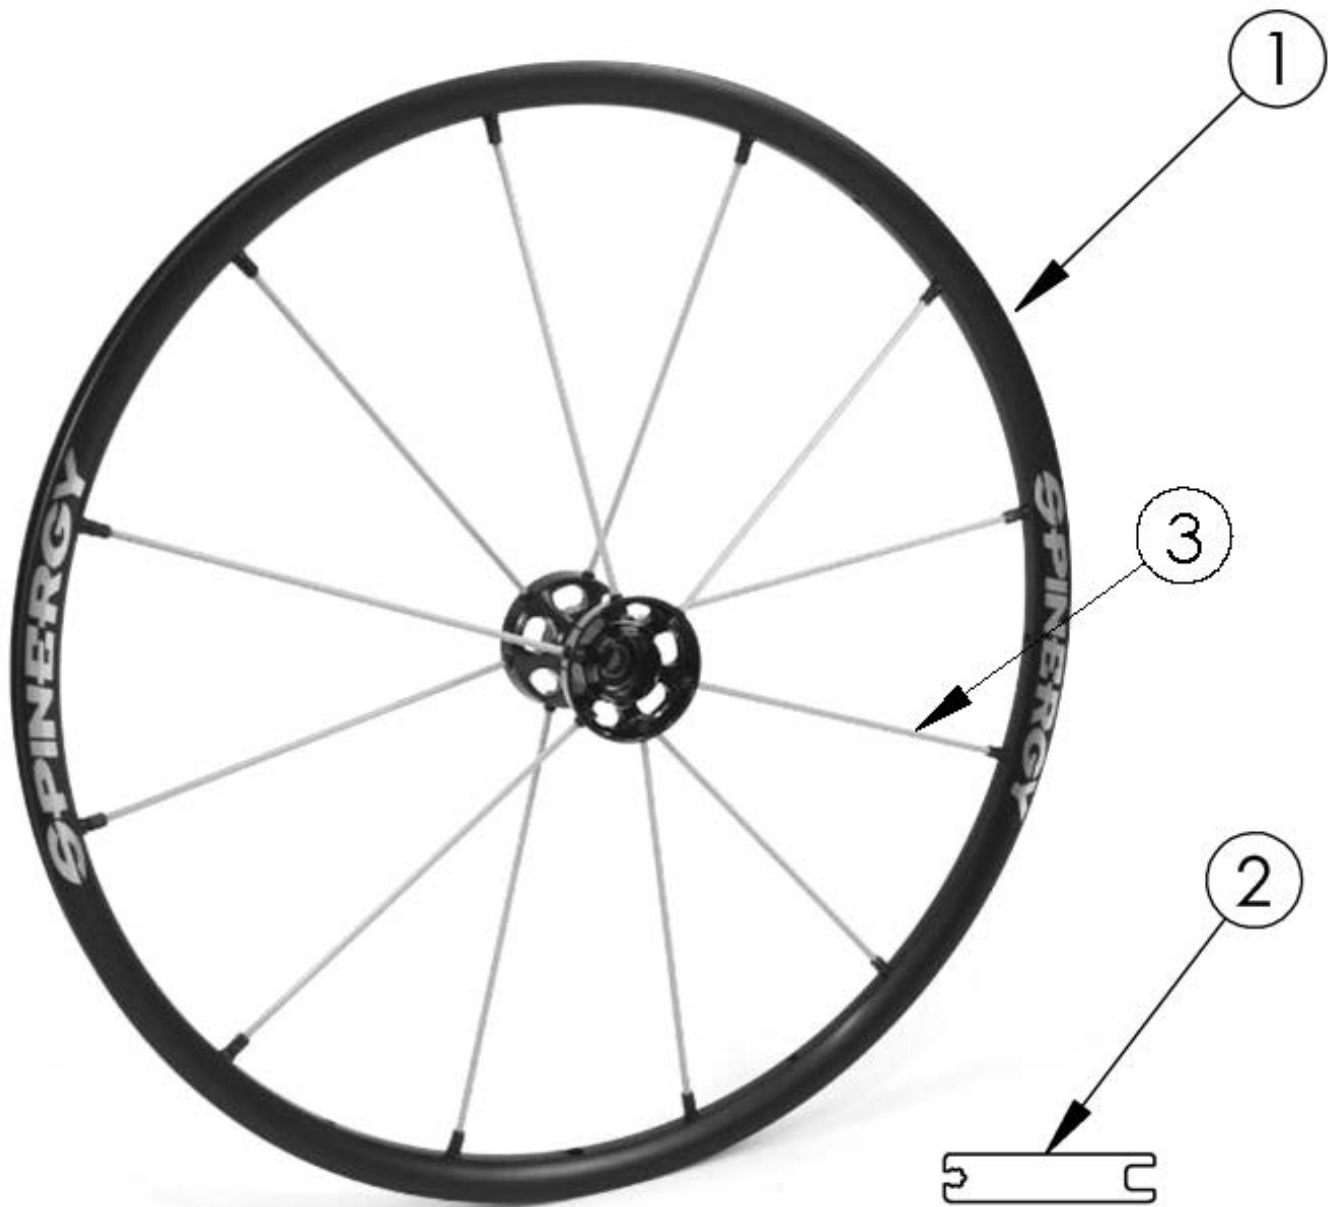

Ethos Wheels - Spinerge LX

<p>

Recommended to order the Spinerge LX Replacement Spoke Tool Kit (110119) when replacing spokes. <p>

Replacement Spinerge Spokes and Spinerge Wheels with Flex Rims may have an extended lead time. <p>

If changing wheel size and anti-tips are present, new anti-tips may be required. If changing wheel size or style, new axles may be needed. <p>

Please note tab mounted handrims must be installed prior to the tire being installed.

Item Number	Part Number	Description	Quantity	Retail
1a	100886	22" x 1/2" Spinerge LX Black Spoke	1	$819.47