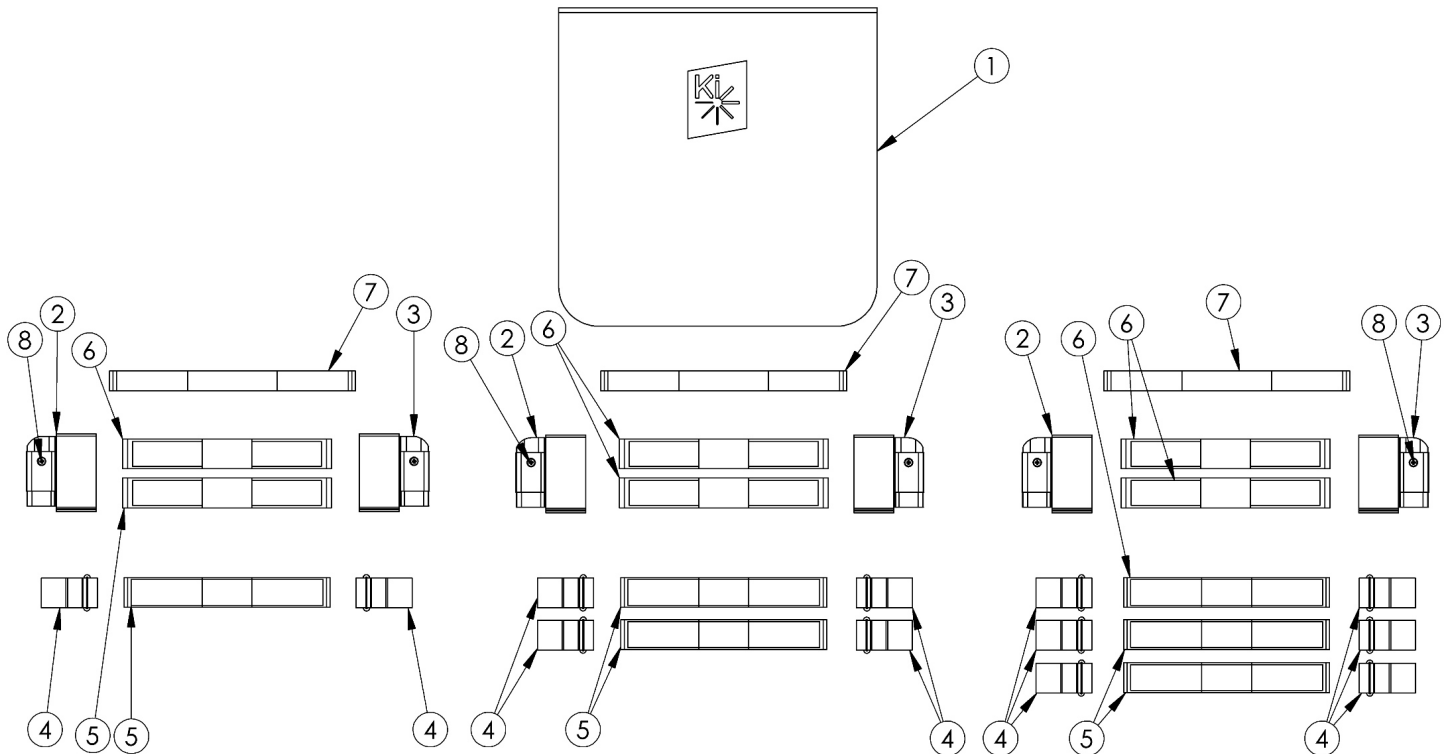

# Discontinued 2 Rigid Tension Adjustable Back Upholstery

Quantity Chart			
Back Height	Item 6	Item 5	Item 4
10"-13.5"	1	2	2

Quantity Chart			
Back Height	Item 6	Item 5	Item 4
14"-16.5"	2	2	4

Quantity Chart			
Back Height	Item 6	Item 5	Item 4
17"-20"	3	2	6

Open Back Panels are used when integrated push handles are present. Closed Back Panels are when backposts without push handles are present. Tension Straps (7a-7d) are used with the combination of Fold Down Push Handle and Tension Adjustable Back Upholstery. Tension Straps 6a - 6f and 7a - 7d are based on chair width.

Item Number	Part Number	Description	Quantity
1a, 5a	504747	Backrest Cover with Two Straps 10W Rigid, 9-12H <i>Contains 002485 cover</i>	1
1b, 5a	504180	Backrest Cover with Two Straps 10W Rigid, 11-14H <i>Contains 002486 cover</i>	1
1c, 5a	504181	Backrest Cover with Two Straps 10W Rigid, 13-16H <i>Contains 002487 cover</i>	1
1d, 5a	504182	Backrest Cover with Two Straps 10W Rigid, 15-18H <i>Contains 002488 cover</i>	1
1e, 5b	504748	Backrest Cover with Two Straps 11W Rigid, 9-12H <i>Contains 002489 cover</i>	1
1f, 5b	504183	Backrest Cover with Two Straps 11W Rigid, 11-14H <i>Contains 002490 cover</i>	1