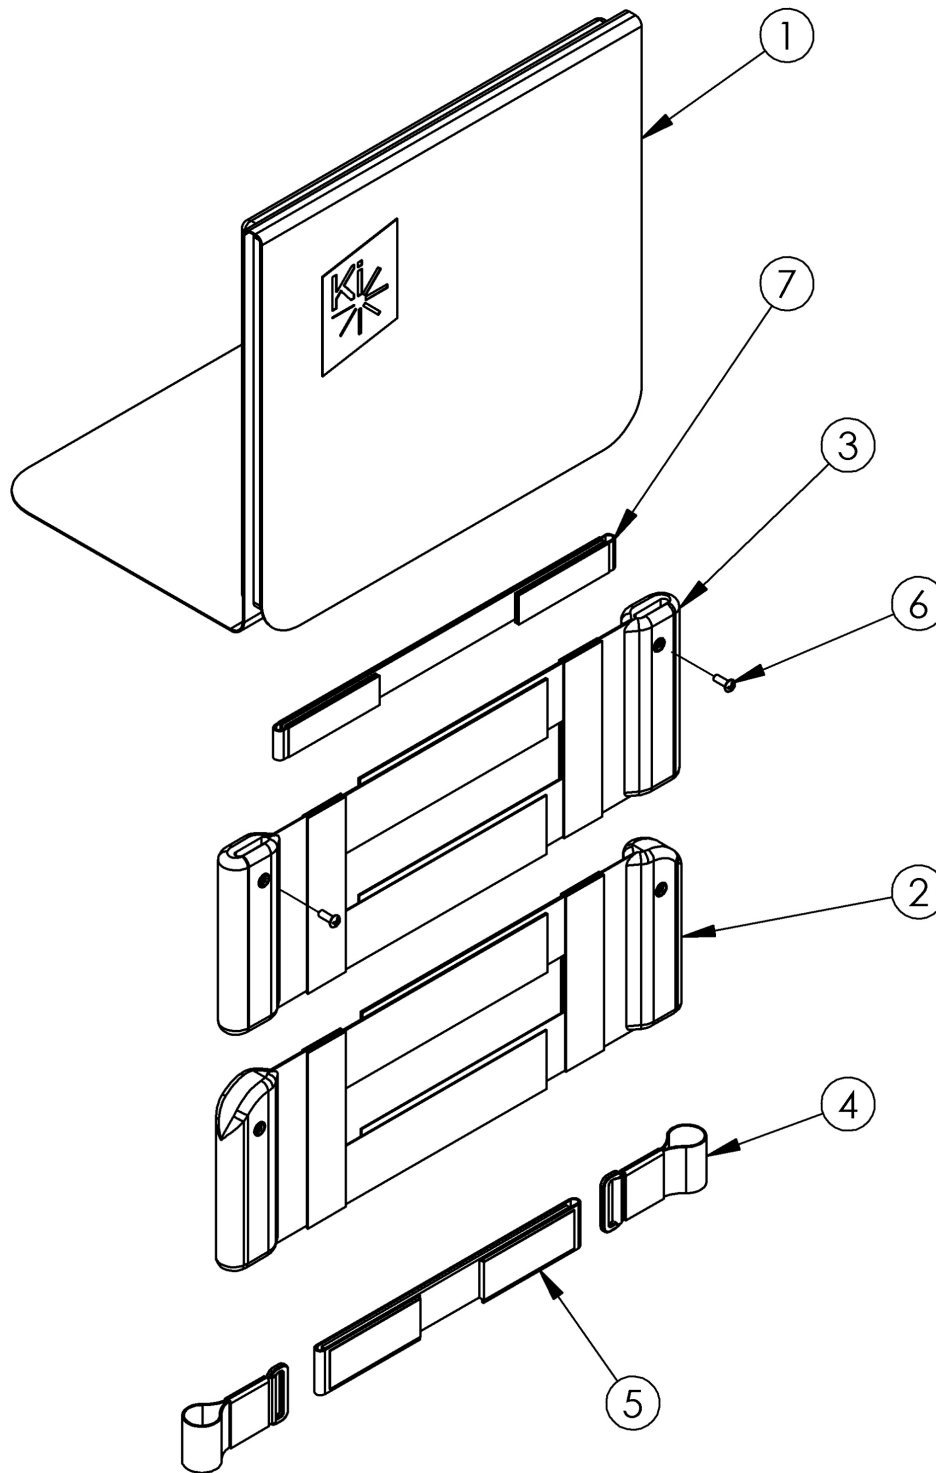

Discontinued 1 Rogue XP Padded Velcro Adjustable Back Upholstery 17" - 18" Wide

This Padded Velcro Adjustable Back Upholstery was effective prior to November 2016. Please see Rogue XP Padded Velcro Adjustable Back Upholstery 17"-18" Wide page for current assemblies.

Item Number	Part Number	Description	Quantity
4	100973	Back Upholstery D-Ring	2
6	100734	M5 x 16 PHMS ZC	2
7a	001751	Tension Strap Folding Handle 16-17 Wide	1
7b	001752	Tension Strap Folding Handle 18-19 Wide	1