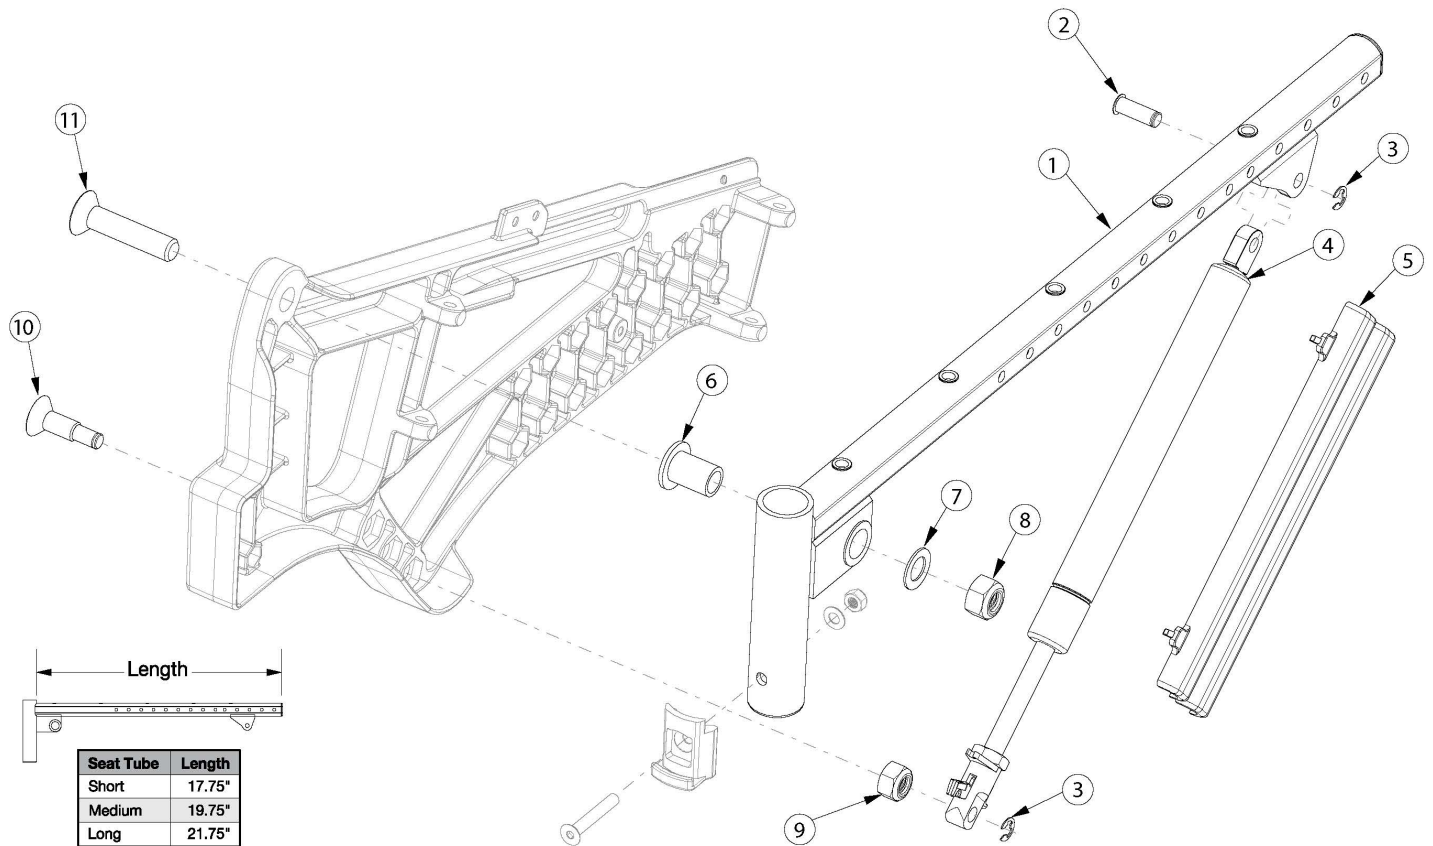

Liberty Seat Frame - Growth

Can you achieve your new depth within the existing depth range? Short = 14" - 16" Medium = 16" - 18" Long = 18" - 20" If no, please choose the appropriate kit below.

Item Number	Part Number	Description	Quantity
2, 3, 4b, 5, 9, 10	506149	Gas Spring Kit, 300N, Liberty	1
2, 3, 4a, 5, 9, 10	506150	Gas Spring Kit, 450N, Liberty	1
1a, 6, 7, 8, 11	506146	Seat Tube Assembly, Short, Liberty	1
1b, 6, 7, 8, 11	506147	Seat Tube Assembly, Medium, Liberty	1
1c, 6, 7, 8, 11	506148	Seat Tube Assembly, Long, Liberty <i>Updated to longer clevis on seat tube 10/21/2020. Not compatible with Transit Wheels.</i>	1
4a, 5	506508	Gas Spring, 95mm Stroke, 450N with Cover, Liberty <i>Used on Widths 18" and Greater (Default Setting)</i>	1
4b, 5	506509	Gas Spring, 95mm Stroke, 300N with Cover, Liberty <i>Used on Widths Less than 18" (Default Setting)</i>	1