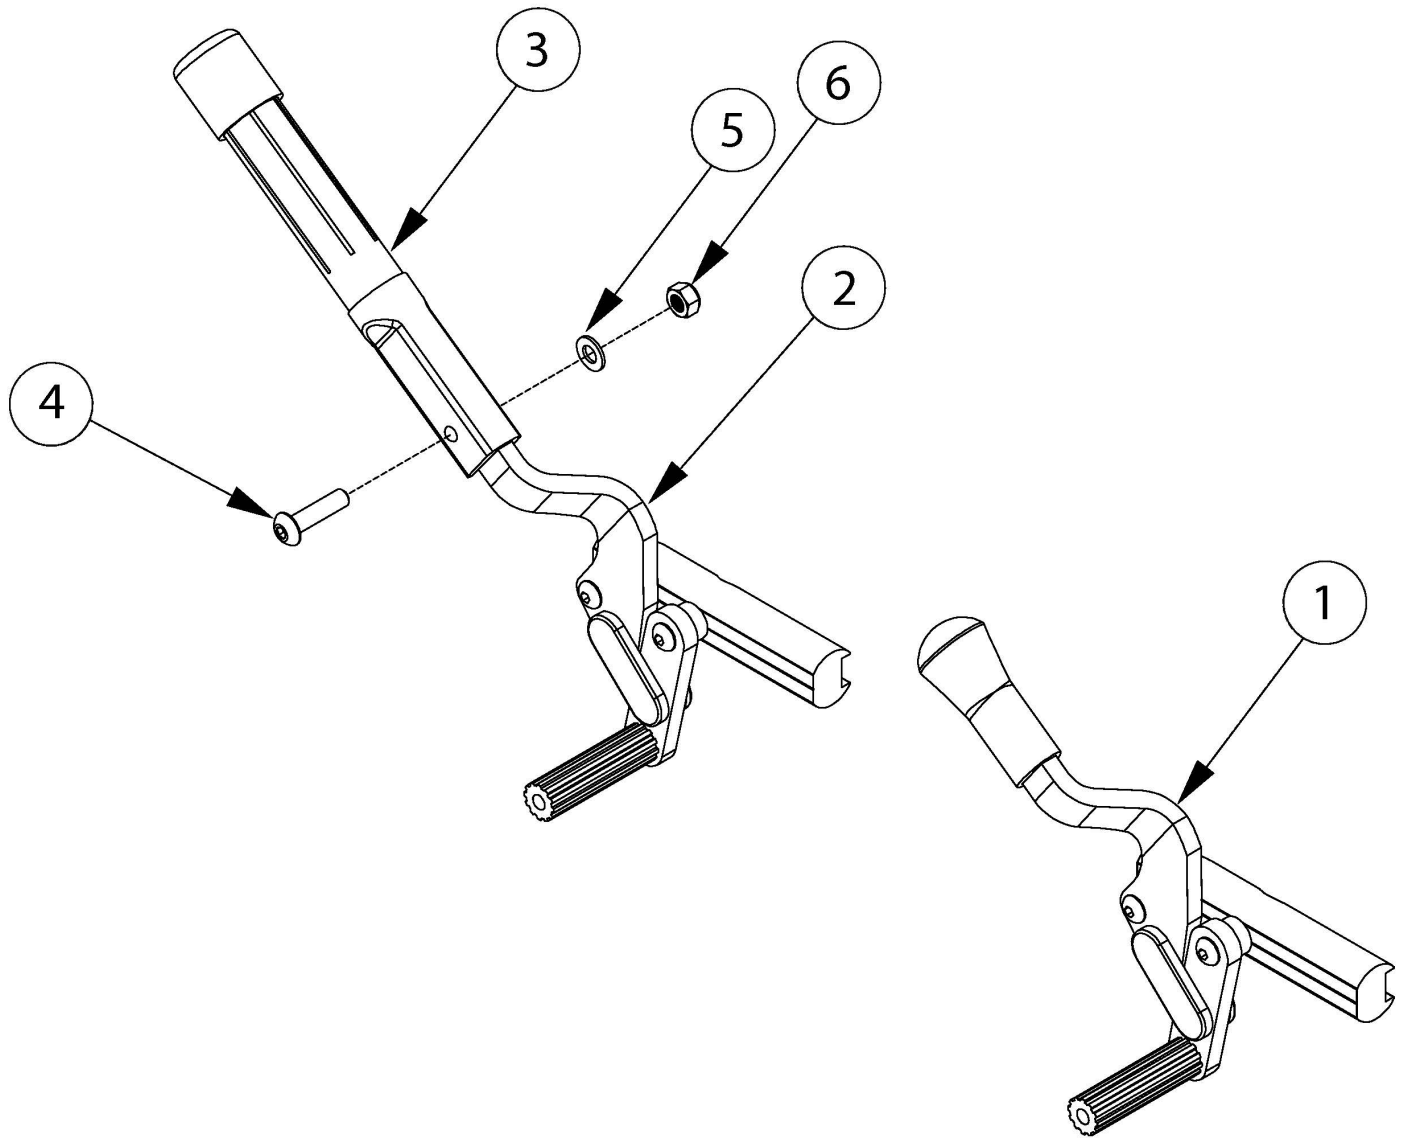

## (Discontinued 1) Push and Pull to Lock Wheel Locks

Item Number	Part Number	Description	Quantity
1a	100627	Wheel Lock Push Right <i>Used prior to 5/22/13</i>	1
1b	100628	Wheel Lock Push Left <i>Used prior to 5/22/13</i>	1
1c	100645	Wheel Lock Pull Right <i>Used prior to 5/31/13</i>	1
1d	100644	Wheel Lock Pull Left <i>Used prior to 5/31/13</i>	1
2a, 3-6	100647	Wheel Lock Push w/ Ext Right	1

Item Number	Part Number	Description	Quantity
		<i>Used prior to 6/22/13</i>	
2b, 3-6	100646	Wheel Lock Push w/ Ext Left <i>Used prior to 6/22/13</i>	1
2c, 3-6	100852	Wheel Lock Pull w/ Ext Right <i>Used prior to 5/11/13</i>	1
2d, 3-6	100853	Wheel Lock Pull w/ Ext Left <i>Used prior to 5/11/13</i>	1
3-6	100854	Brake Extension Replacement <i>Only available with 100646, 100647, 100852 and 100853 wheel locks</i>	1
4	101117	M5 x 22 BTN SHCS BLK ZC	1
5	101856	Flat Washer, M5, Blk Zn	1
6	100657	M5 Nylock Nut Blk Zn	1