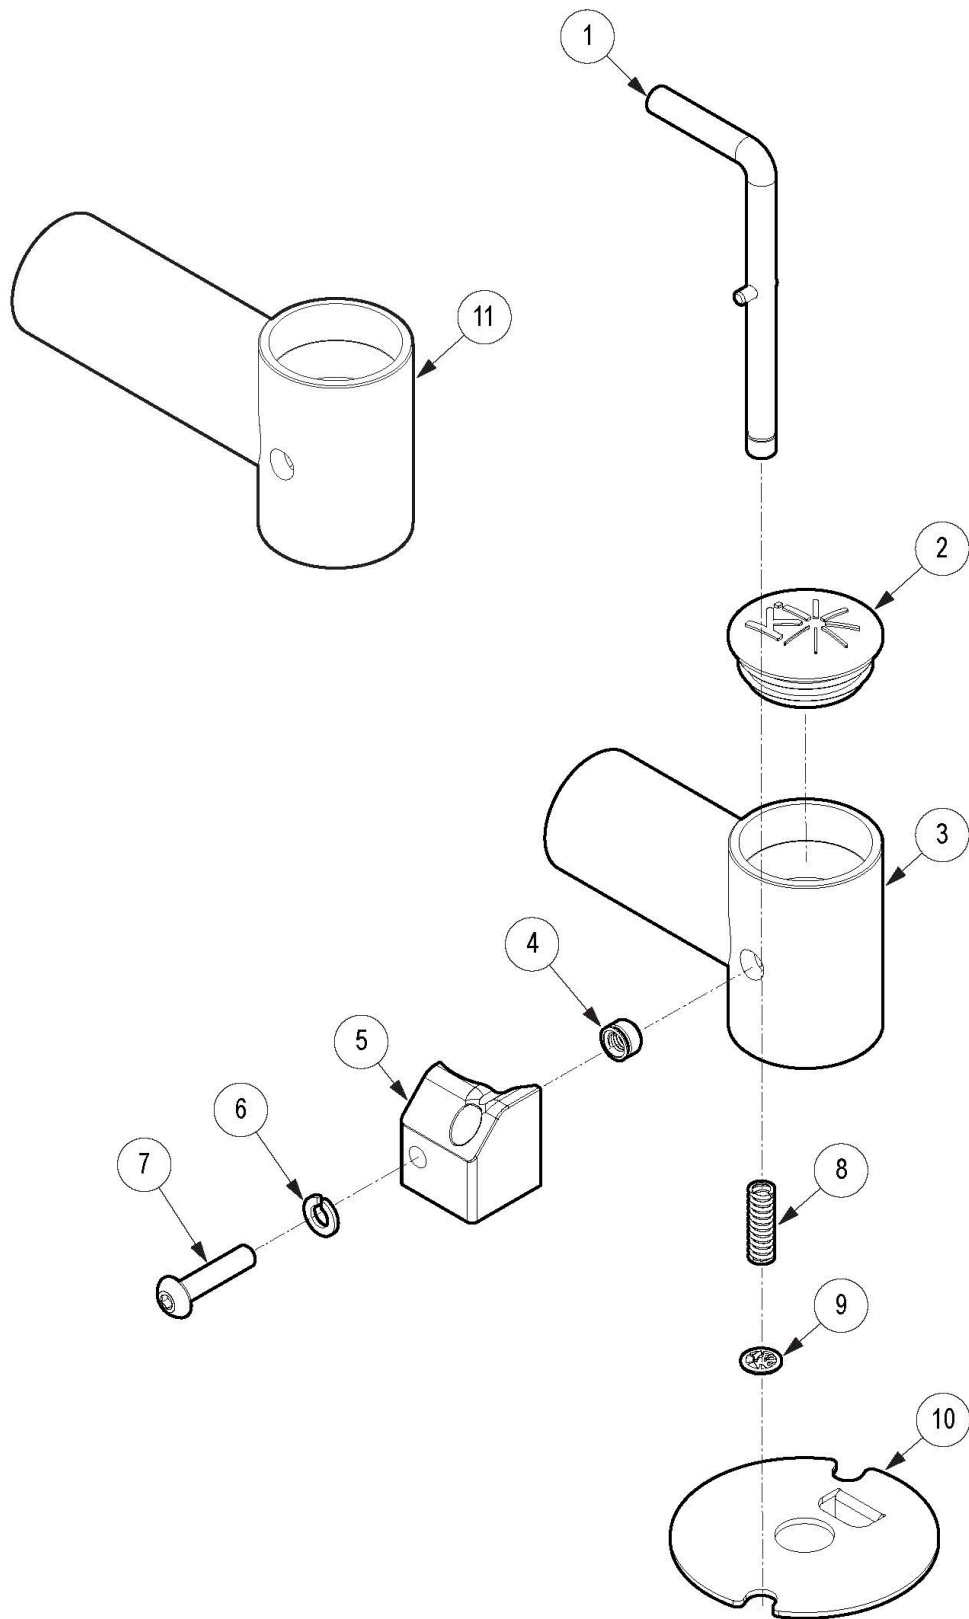

Rogue ALX Caster Pin Locks (Formerly Tsunami)

This design effective starting with serial numbers TS010961, TSLW003890, TSHD003974, TSTR004740 and RG0018469 To retrofit from previous Caster Pin Lock design, you will need new caster housings, caster lock mounting blocks and M5 split lock washers. If retrofitting to add Caster Pin Locks, you must order an assembly that contains caster housings.

Item Number	Part Number	Description	Quantity
1a	000444	Caster Lock Pin Std, RG ALX <i>Used with Standard Stem</i>	1
1b	000443	Caster Lock Pin 3/4, RG ALX <i>Used with + 3/4" Stem</i>	1
2	102005	Ki Caster Housing Cap	1
3a, 4	108108	Caster Housing with Rivnut for Caster Pin Locks, Left, RG ALX	1
3b, 4	108109	Caster Housing with Rivnut for Caster Pin Locks, Right, RG ALX	1
5a	200419	Caster Lock Mounting Block Left, RG ALX	1
5b	200420	Caster Lock Mounting Block Right, RG ALX	1
6	102614	M5 Split Lock Washer BLK ZC	1
7	101117	M5 x 22 BTN SHCS BLK ZC	1
8	200418	Caster Pin Lock Spring	1
9	102043	1/4" Pushnut Plated	1
10a	000397L	Caster Pin Lock Plate Left	1
10b	000397R	Caster Pin Lock Plate Right	1
11a, 4	108110	Extended Caster Housing with Rivnut for Caster Pin Locks, Left, RG ALX	1
11b, 4	108111	Extended Caster Housing with Rivnut for Caster Pin Locks, Right, RG ALX	1