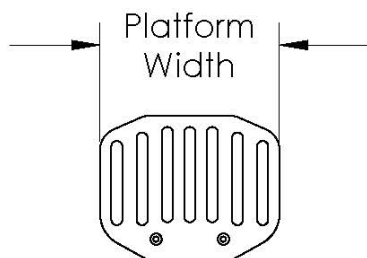

Ethos Angle Adjustable Flip Under Footrest

Part No.	Platform Width	For Seat Widths		
		Straight	1" Taper	2" Taper
000955	7.0"	N/A	14"	16"
000956	8.0"	12"-13"	15"	17"
001324	9.0"	14"	16"-17"	18"-19"
000957	10.0"	15"-18"	18"-20"	20"