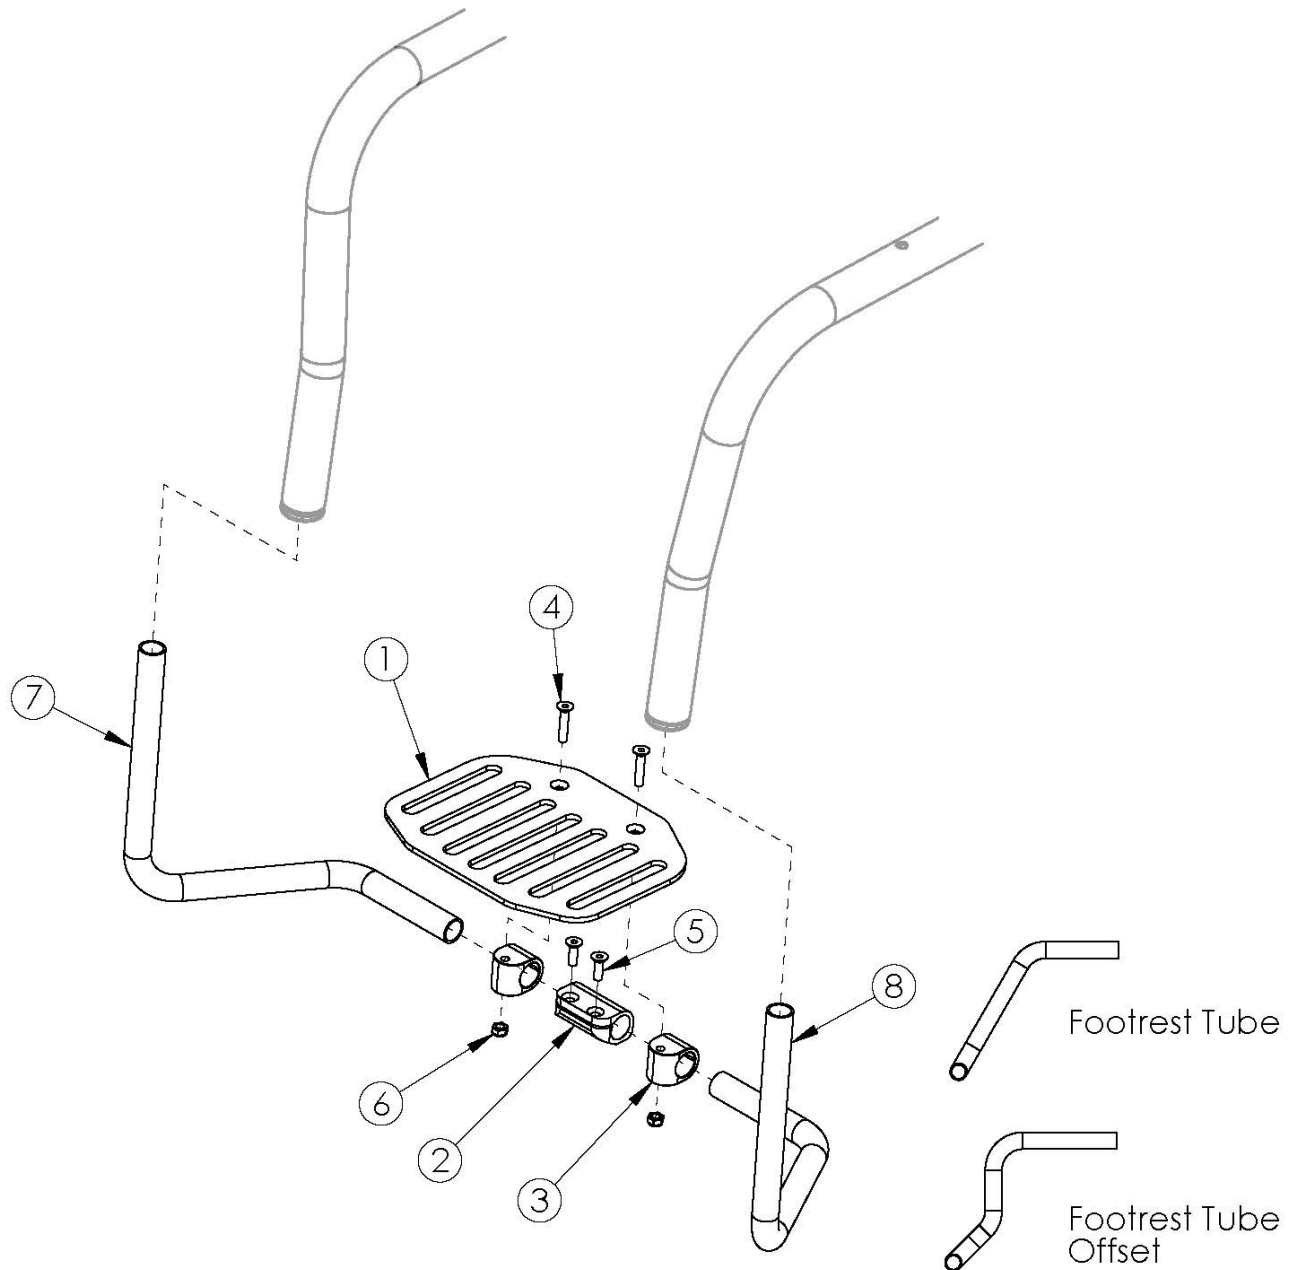

Ethos Angle Adjustable Flip Under Footrest

Part No.	Platform Width	For Seat Widths		
		Straight	1" Taper	2" Taper
000955	7.0"	N/A	14"	16"
000956	8.0"	12"-13"	15"	17"
001324	9.0"	14"	16"-17"	18"-19"
000957	10.0"	15"-18"	18"-20"	20"