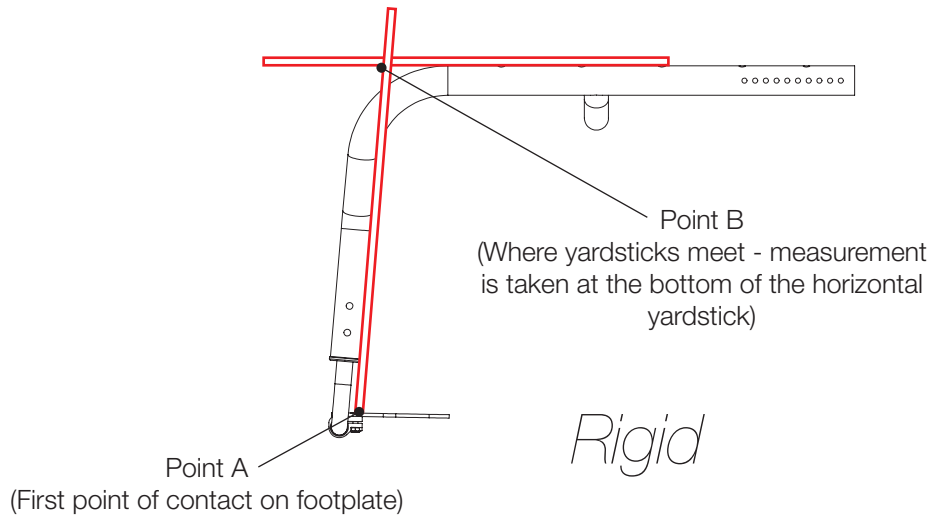

Item Number	Part Number	Description	Quantity
		<i>Used on 14" wide with 0" taper, 16" wide with 1" taper and 18" wide with 2" taper</i>	
8k	004416	Angle Adjustable Flip Under Footrest Tube Offset Short Left, 6.812" <i>Used on 15" wide with 0" taper, 17" wide with 1" taper and 19" wide and 2" taper</i>	1
8l	004418	Angle Adjustable Flip Under Footrest Tube Offset Short Left, 7.312" <i>Used on 16" wide with 0" taper, 18" wide with 1" taper and 20" wide with 2" taper</i>	1
8m	004420	Angle Adjustable Flip Under Footrest Tube Offset Short Left, 7.812" <i>Used on 17" wide with 0" taper and 19" wide with 1" taper</i>	1
8n	004428	Angle Adjustable Flip Under Footrest Tube Short Left, 8.312" <i>Used on 18" wide with 0" taper and 20" wide with 1" taper</i>	1

Distance between Point A and Point B = Footplate Length

**NOTE:** The yardstick on the top plane of the seat frame must lie flat against frame. The yardstick going from the footplate to the second yardstick must be square against the hanger tube.

Distance between Point A and Point B = Footplate Length

**NOTE:** The yardstick on the top plane of the seat frame must lie flat against frame. The yardstick going from the footplate to the second yardstick must be square against the front tube.

Distance between Point A and Point B = Footplate Length

**NOTE:** The yardstick on the top plane of the hanger must lie flat against hanger. The yardstick going from the footplate to the second yardstick must be square against the hanger tube.