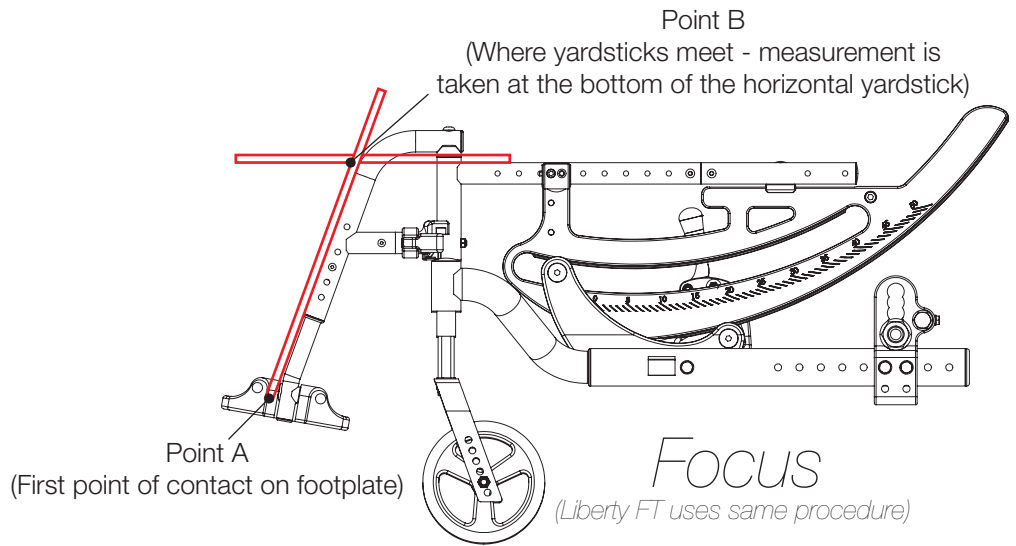

Distance between Point A and Point B = Footplate Length

NOTE: The yardstick on the top plane of the seat frame must lie flat against frame. The yardstick going from the footplate to the second yardstick must be square against the hanger tube.