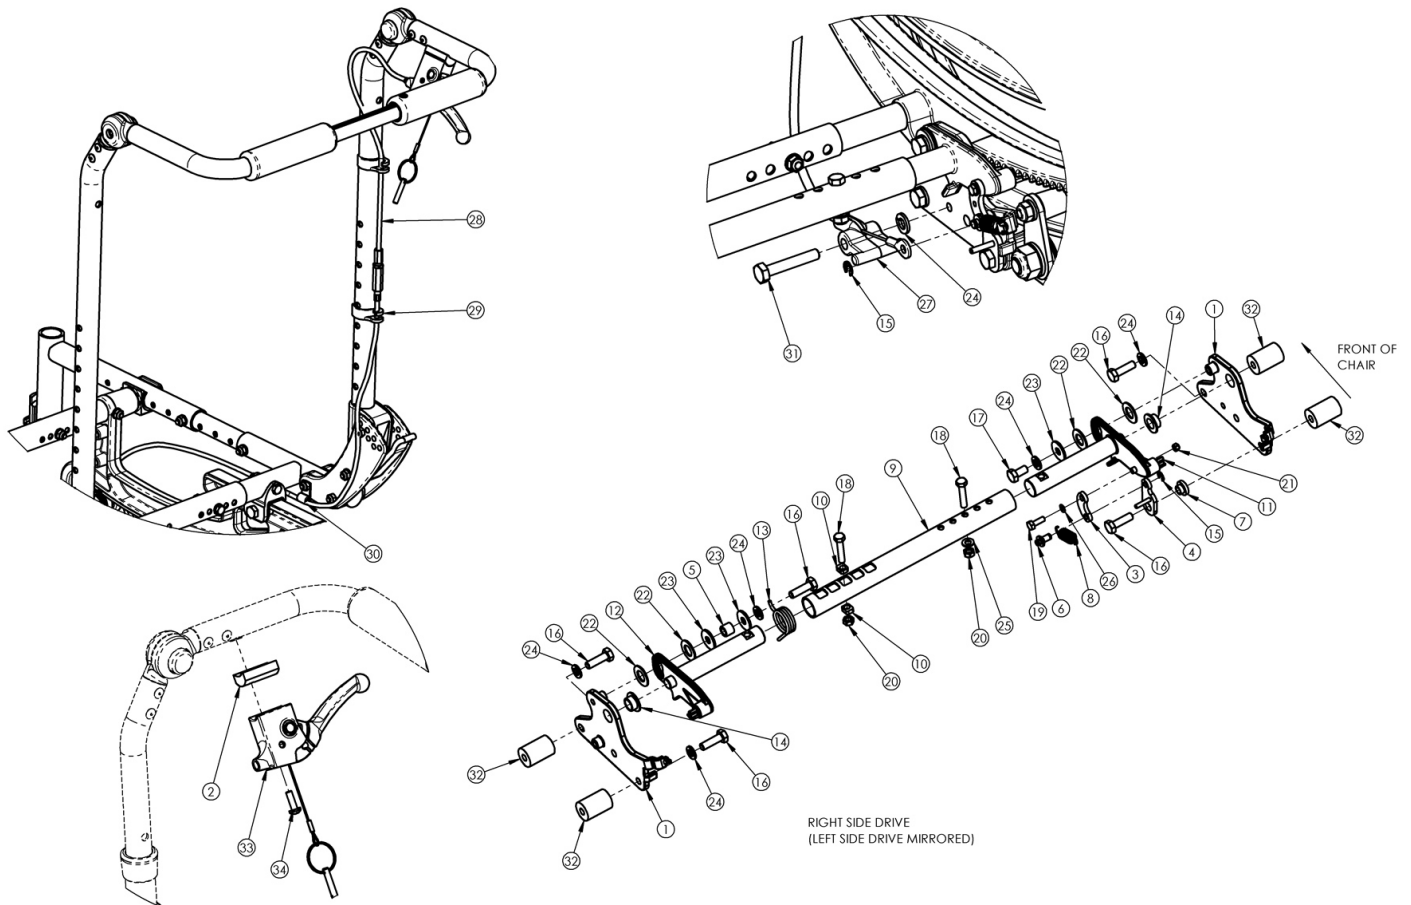

# (Discontinued 3) Focus CR Hand Tilt Mechanism Fixed Height with Adjustable Handle Back

*This Focus CR Hand Tilt is discontinued and was used on chairs prior to a March 5th, 2018 invoice date.*

Item Number	Part Number	Description	Quantity	Retail
1a, 14	501162	Tilt Lock Mount Bracket w/ Bearing Kit, Right, Focus, Height Adjustable	1	\$19.27
1b, 14	501163	Tilt Lock Mount Bracket w/ Bearing Kit, Left, Focus, Height Adjustable	1	\$19.27
2	003367	Spacer, Tilt Lever	1	\$18.85
3	003247	Link, Drive, Tilt	1	\$12.87
4a	002084	Toggle, Drive, Tilt, R	1	\$11.28
4b	002085	Toggle, Drive, Tilt, L	1	\$20.45
5	002086	Spacer, .38ODx.24IDx.31LG	1	\$2.42
6	003364	Pin, Toggle, Tilt	1	\$7.25