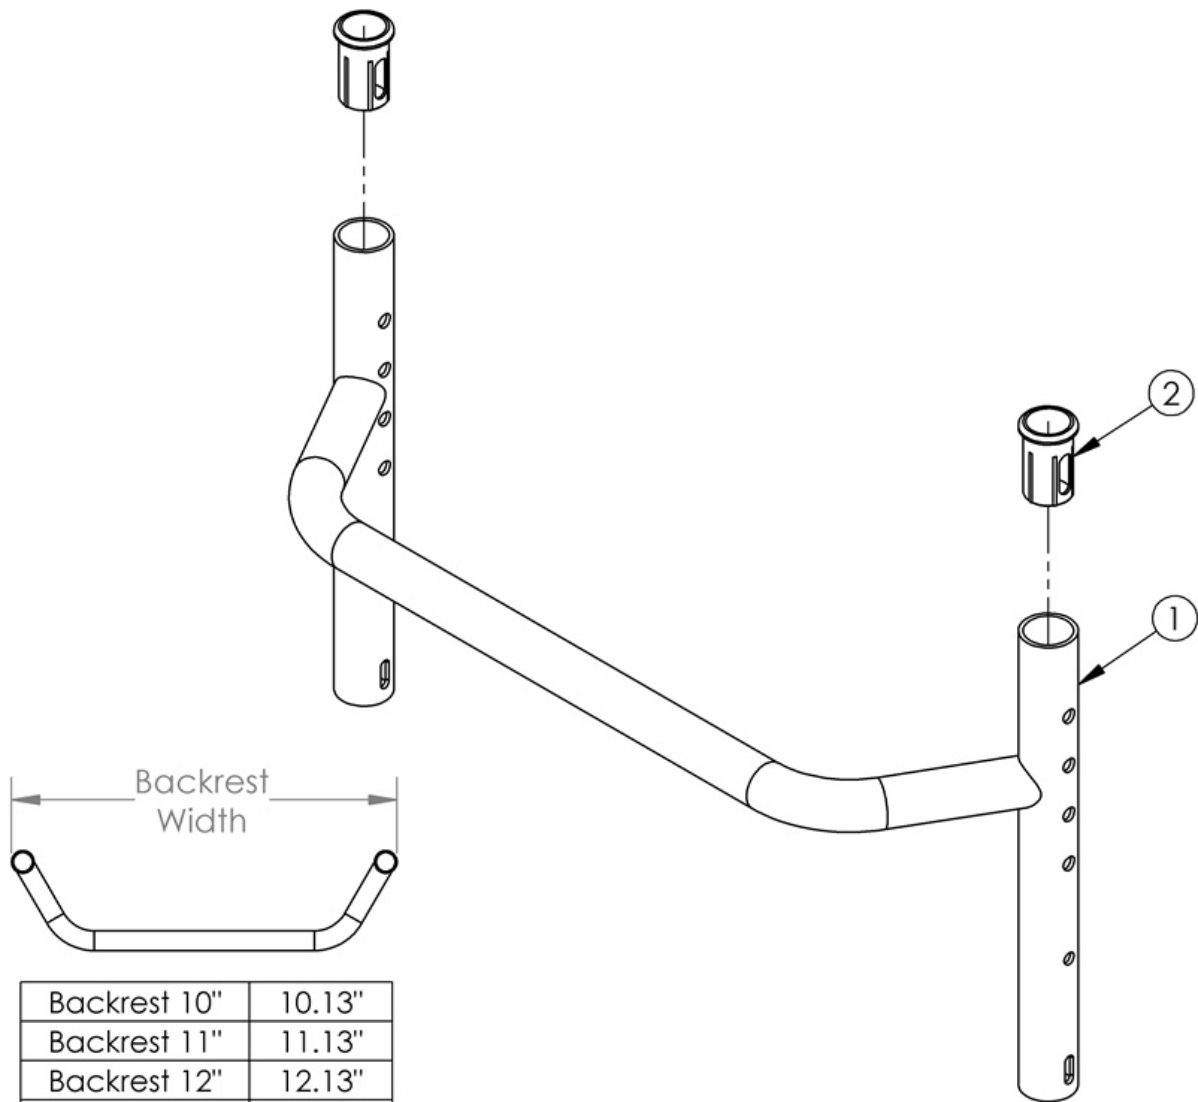

(Discontinued) Rogue Adjustable Height Backrest Frame with Non-Adjustable Rigidizer Bar

Backrest 10"	10.13"
Backrest 11"	11.13"
Backrest 12"	12.13"
Backrest 13"	13.13"
Backrest 14"	14.13"
Backrest 15"	15.13"
Backrest 16"	16.13"
Backrest 17"	17.13"
Backrest 18"	18.13"
Backrest 19"	19.13"
Backrest 20"	20.13"
Backrest 21"	21.13"
Backrest 22"	22.13"

This Rogue Adjustable Height Backrest Frame is discontinued and was used on serial numbers prior to RG0016612.

Item Number	Part Number	Description	Quantity	Retail
1a	000483	12" Rigid Backrest	1	\$71.94
1b	000484	13" Rigid Backrest	1	\$71.94
1c	000178	14" Rigid Backrest	1	\$71.94
1d	000179	15" Rigid Backrest	1	\$71.94
1e	000180	16" Rigid Backrest	1	\$71.94
1f	000181	17" Rigid Backrest	1	\$71.94
1g	000182	18" Rigid Backrest	1	\$71.94
1h	000183	19" Rigid Backrest	1	\$71.94
1i	000184	20" Rigid Backrest	1	\$71.94
2	000034	Sleeve 3/4" x 1 1/2"	2	\$3.66