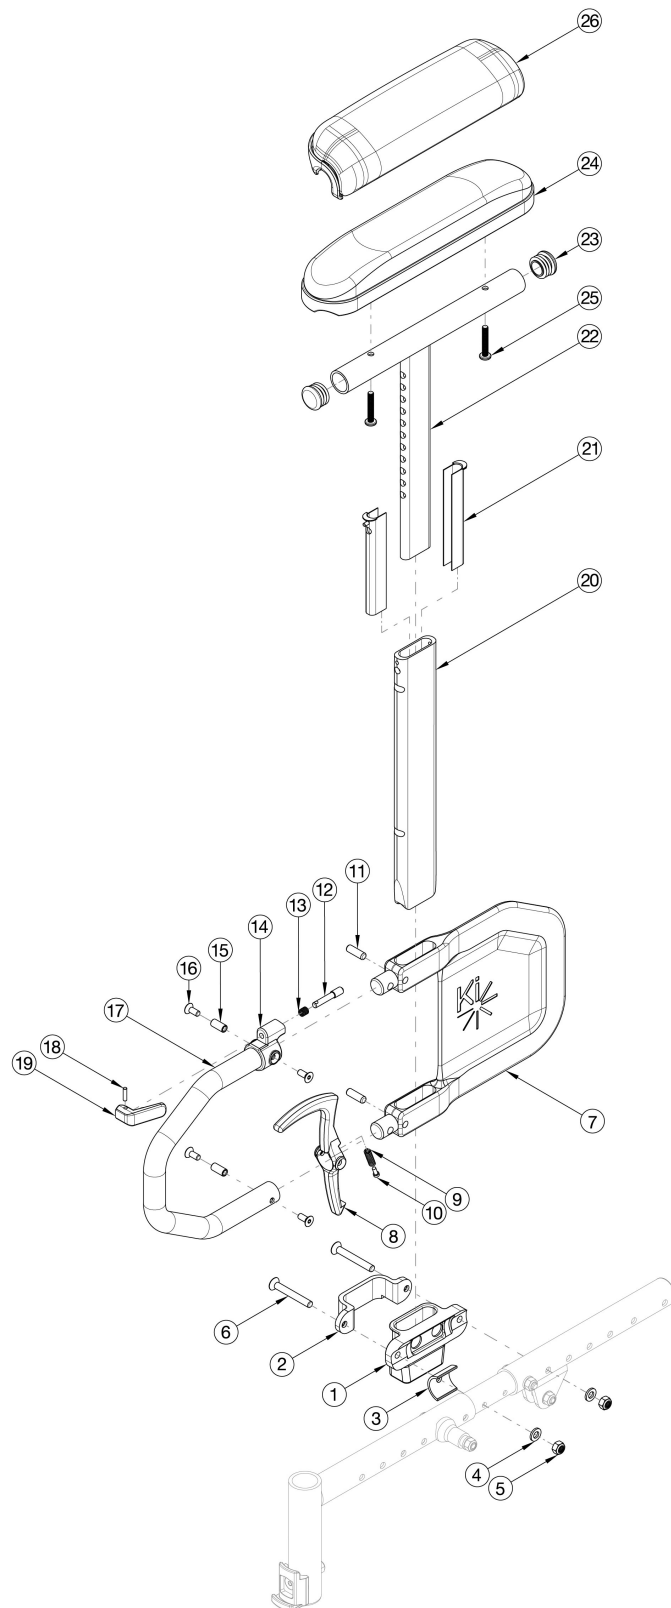

# Arc Armrests - Height Adjustable Tall T-Arm

If retrofitting, Receivers are needed.

Item Number	Part Number	Description	Quantity
1-21, 22a, 23, 24b, 25a	116274	Height Adj Tall T-Arm Assm w/ Short Side Shield and Standard Pad Desk and Receiver, Arc	1
1-21, 22b, 23, 24a, 25a	116275	Height Adj Tall T-Arm Assm w/ Short Side Shield and Standard Pad Full and Receiver, Arc	1
1-21, 22a, 23, 25b, 26b	116276	Height Adj Tall T-Arm Assm w/ Short Side Shield and Waterfall Pad Desk and Receiver, Arc	1
1-21, 22b, 23, 25b, 26a	116277	Height Adj Tall T-Arm Assm w/ Short Side Shield and Waterfall Pad Full and Receiver, Arc	1
1-21, 22a, 23, 24b, 25a	116278	Height Adj Tall T-Arm Assm w/ Short Side Shield and Standard Pad Desk and Receiver Pair, Arc	1
1-21, 22b, 23, 24a, 25a	116279	Height Adj Tall T-Arm Assm w/ Short Side Shield and Standard Pad Full and Receiver Pair, Arc	1
1-21, 22a, 23, 25b, 26b	116280	Height Adj Tall T-Arm Assm w/ Short Side Shield and Waterfall Pad Desk and Receiver Pair, Arc	1
1-21, 22b, 23, 25b, 26a	116281	Height Adj Tall T-Arm Assm w/ Short Side Shield and Waterfall Pad Full and Receiver Pair, Arc	1
7-21, 22a, 23, 24b, 25a	116163	Height Adjustable Tall T-Arm Assembly w/Short Side Shield and Std Pad Desk, Pair	1
7-21, 22b, 23, 24a, 25a	116165	Height Adjustable Tall T-Arm Assembly w/Short Side Shield and Std Pad Full, Pair	1
7-21, 22a, 23, 25b, 26b	116167	Height Adjustable Tall T-Arm Assembly w/Short Side Shield and Waterfall Pad Desk, Pair	1
7-21, 22b, 23, 25b, 26a	116169	Height Adjustable Tall T-Arm Assembly w/Short Side Shield and Waterfall Pad Full, Pair	1
7-21, 22a, 23, 24b, 25a	116162	Height Adjustable Tall T-Arm Assembly w/Short Side Shield and Std Pad Desk	1
7-21, 22b, 23, 24a, 25a	116164	Height Adjustable Tall T-Arm Assembly w/Short Side Shield and Std Pad Full	1
7-21, 22a, 23, 25b, 26b	116166	Height Adjustable Tall T-Arm Assembly w/Short Side Shield and Waterfall Pad Desk	1
7-21, 22b, 23, 25b, 26a	116168	Height Adjustable Tall T-Arm Assembly w/Short Side Shield and Waterfall Pad Full	1
12-14, 16, 18, 19	505490	Height Adjustable T-Arm Upper Latch Assembly	1
8-10, 15	116375	Height Adjustable Tall T-Arm Release Lever Assembly	1
7, 11, 15	116377	Height Adjustable Tall T-Arm Short Shield Assembly	1
1-6	113772	Height Adj T-Arm Receiver Assembly, Arc	1
3-6	113771	Height Adj T-Arm Receiver Hardware Kit, Arc	1
3, 6a, 6b, 6c	113793	Height Adj T-Arm Receiver Screw Kit, Arc <i>Includes all three receiver screw sizes and spacer. Accommodates one side.</i>	1
7-21	114150	Height Adjustable T-Arm Short Lower Assembly, Tall <i>Does not include t-arm upper, arm pad or arm pad screws</i>	1
7-21, 22a, 23	114432	Height Adjustable T-Arm Short Side Shield, Desk, Tall <i>Does not include arm pad or arm pad screws</i>	1