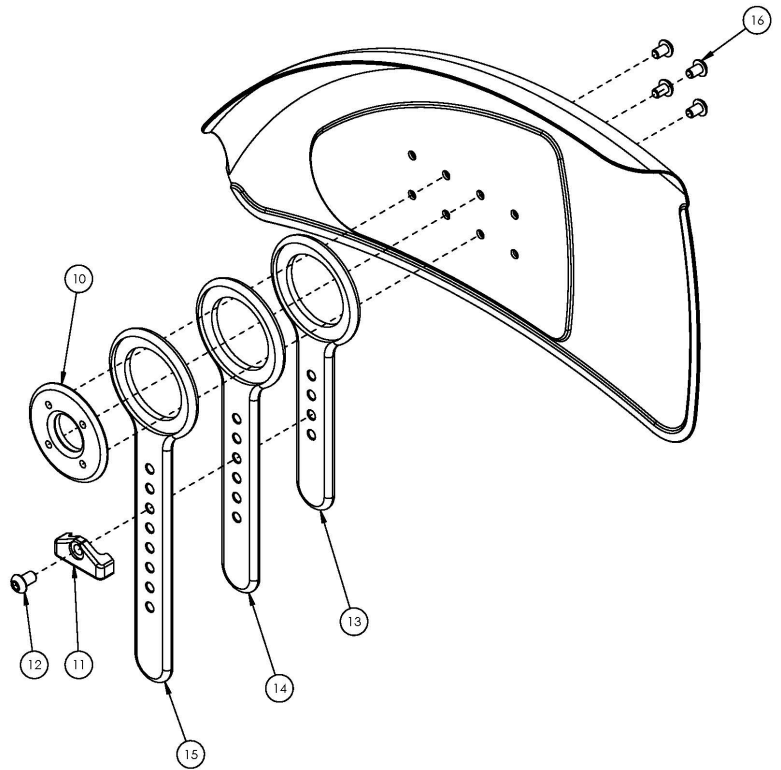

Rogue2 Side Guards - Adjustable Fender

Side Guard	Height	Width
Small	6.5"	12.6"
Medium	7.7"	13.9"
Large	9.2"	14.9"
Small - Short	6.5"	10.6"
Medium - Short	7.9"	11.5"
Large - Short	9.2"	12.3"

If retrofitting, side guard receivers may be required.

Item Number	Part Number	Description	Quantity
1a, 1b, 10-13, 16	506715	Carbon Fiber Adjustable Fender Assembly, Small, PAIR	1
1c, 1d, 10-13, 16	506716	Short Carbon Fiber Adjustable Fender Assembly, Small, PAIR	1
2a, 2b, 10-12, 14, 16	506717	Carbon Fiber Adjustable Fender Assembly, Medium, PAIR	1
2c, 2d, 10-12, 14, 16	506718	Short Carbon Fiber Adjustable Fender Assembly, Medium, PAIR	1
3a, 3b, 10-12, 15, 16	506719	Carbon Fiber Adjustable Fender Assembly, Large, PAIR	1
3c, 3d, 10-12, 15, 16	506720	Short Carbon Fiber Adjustable Fender Assembly, Large, PAIR	1
4e, 4f, 7a, 7b, 10-13, 16	506705_ _ _	Aluminum Adjustable Fender w/Foam Insert Assembly, Small, PAIR, Match Frame Color	1
4g, 4h, 7a, 7b, 10-13, 16	506706_ _ _	Short Aluminum Adjustable Fender w/Foam Insert Assembly, Small, PAIR, Match Frame Color	1