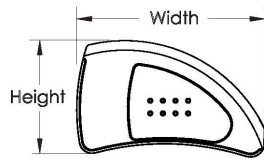

Rogue2 Side Guards - Adjustable Fender

Side Guard	Height	Width
Small	6.5"	12.6"
Medium	7.7"	13.9"
Large	9.2"	14.9"
Small - Short	6.5"	10.6"
Medium - Short	7.9"	11.5"
Large - Short	9.2"	12.3"

If retrofitting, side guard receivers may be required.

Item Number	Part Number	Description	Quantity
1a, 1b, 10-13, 16	506715	Carbon Fiber Adjustable Fender Assembly, Small, PAIR	1
1c, 1d, 10-13, 16	506716	Short Carbon Fiber Adjustable Fender Assembly, Small, PAIR	1
2a, 2b, 10-12, 14, 16	506717	Carbon Fiber Adjustable Fender Assembly, Medium, PAIR	1
2c, 2d, 10-12, 14, 16	506718	Short Carbon Fiber Adjustable Fender Assembly, Medium, PAIR	1
3a, 3b, 10-12, 15, 16	506719	Carbon Fiber Adjustable Fender Assembly, Large, PAIR	1
3c, 3d, 10-12, 15, 16	506720	Short Carbon Fiber Adjustable Fender Assembly, Large, PAIR	1
4e, 4f, 7a, 7b, 10-13, 16	506705_ _ _	Aluminum Adjustable Fender w/Foam Insert Assembly, Small, PAIR, Match Frame Color	1
4g, 4h, 7a, 7b, 10-13, 16	506706_ _ _	Short Aluminum Adjustable Fender w/Foam Insert Assembly, Small, PAIR, Match Frame Color	1