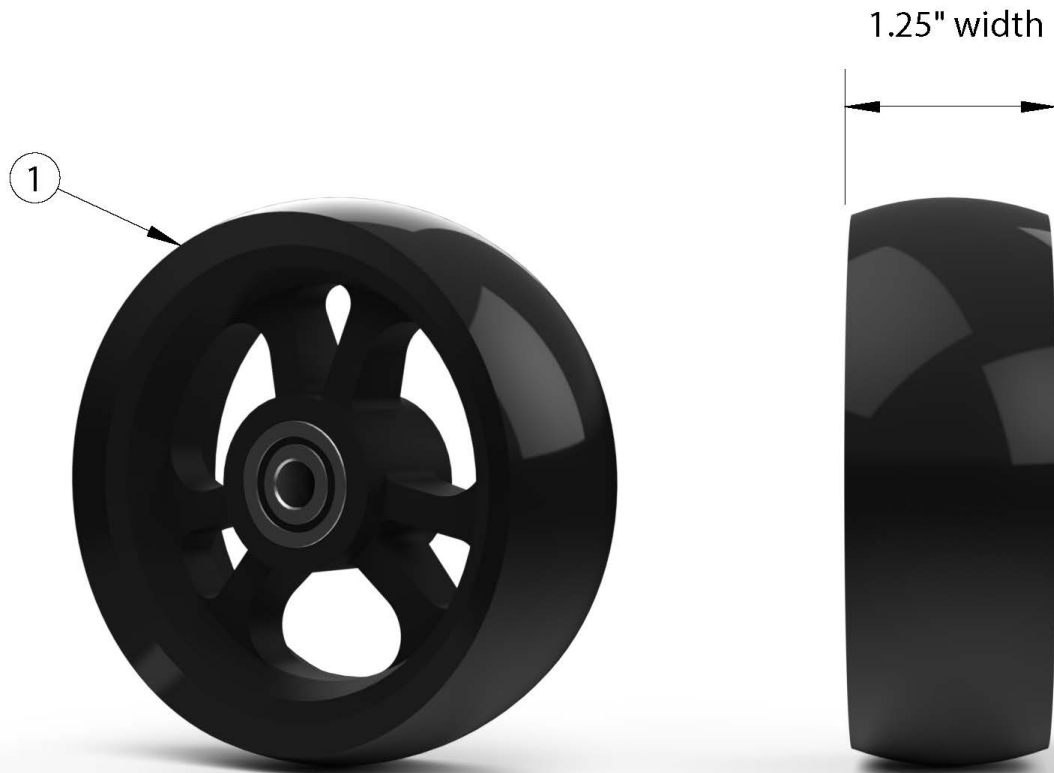

Liberty 1" Poly Casters

These casters effective February 8th, 2021 If replacing discontinued casters, a quantity of 2 will be needed. New casters do not match the sizes of the discontinued casters. If changing size of casters, new forks may be needed.

Item Number	Part Number	Description	Quantity
1a	100809	Caster 4 x 1" Poly (1.25") <i>Replaced part number 100517</i>	1
1b	100807	Caster 5 x 1" Poly (1.25") <i>Replaced part number 100518</i>	1
1c	100786	Caster 6 x 1" Poly (1.25") <i>Replaced part number 100521</i>	1
1d	111863	Caster 8 x 1" Poly (1.25") <i>Replaced part number 100525</i>	1