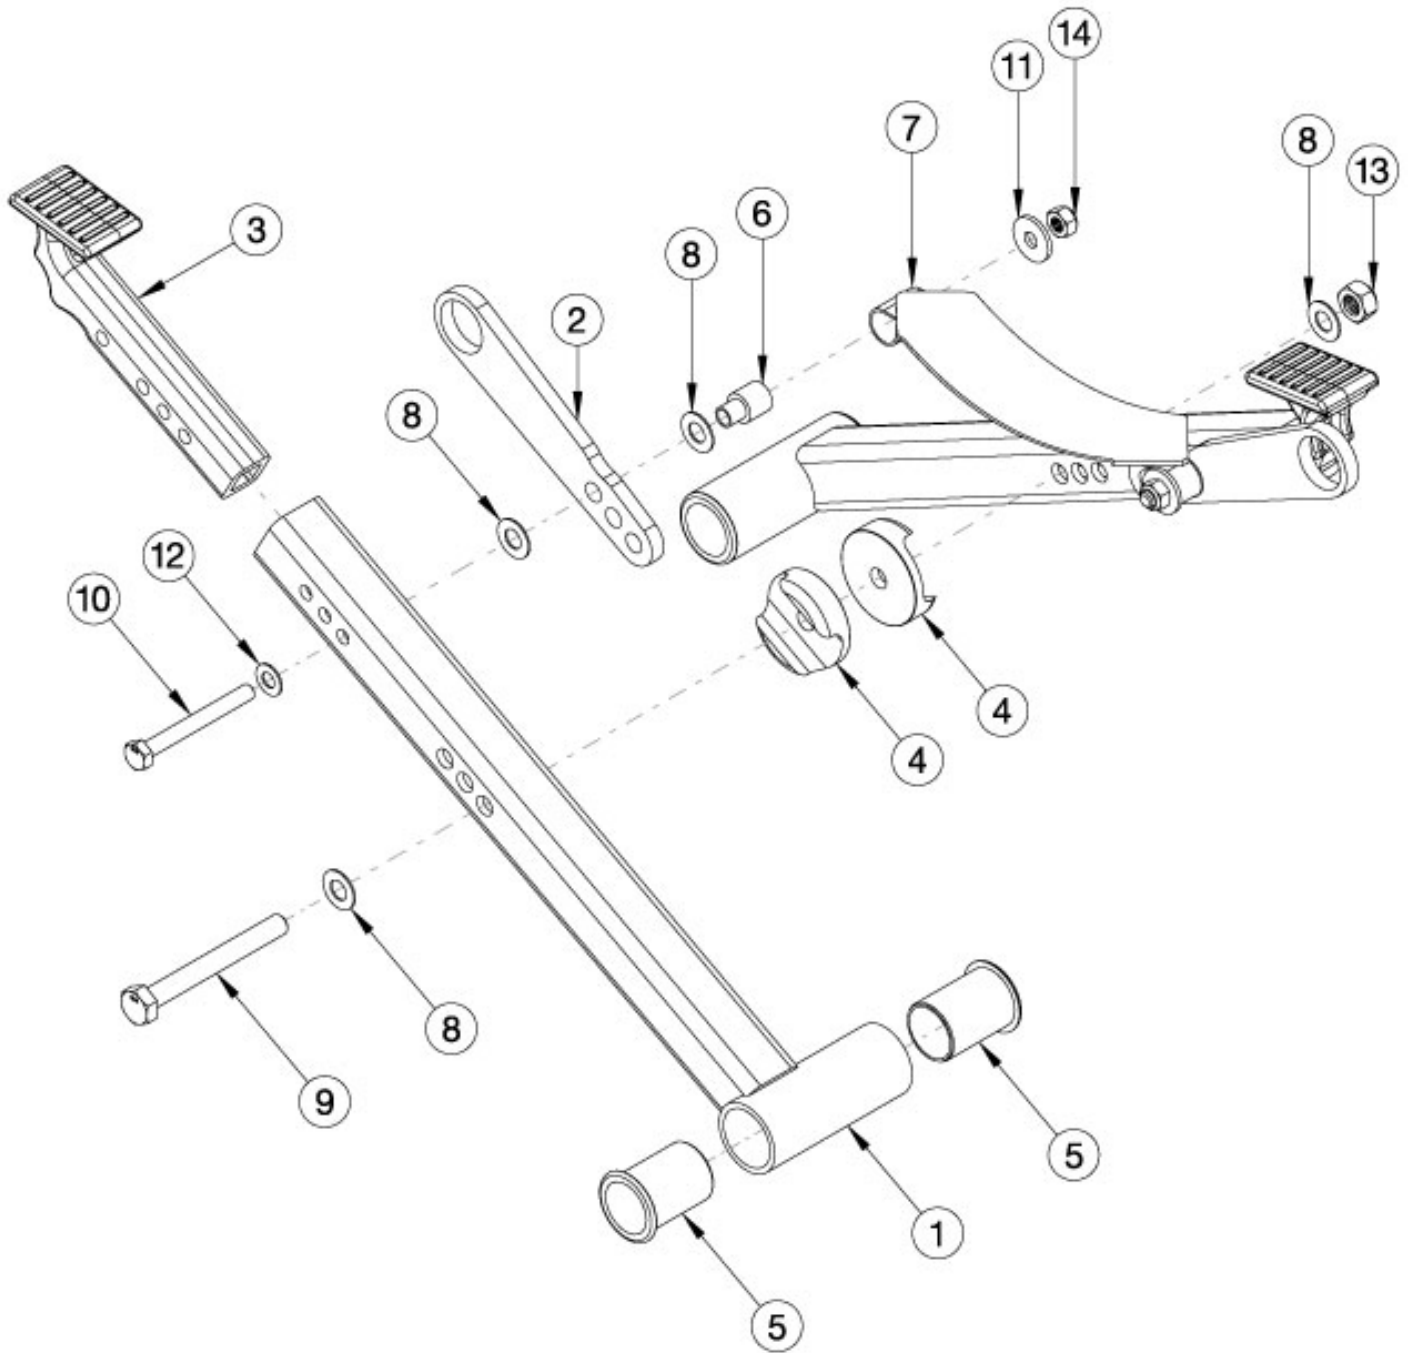

Arc Cross Braces - Folding - Growth

Configuration	Width Range	Item 1 Part #	Item 2 Part #	Item 3 Part #
Small	10-12"	110170	110174	110178
Medium	12-14"	110171	110175	110179
Large	14-16"	110172	110176	110180
Extra Large	16-18"	110173	110177	110181

Is your width changing? Will your existing cross braces achieve your new width? If no, please select the appropriate cross brace kit.

Item Number	Part Number	Description	Quantity
1a, 2a, 3a, 4-14	112944	Folding Cross Brace Kit Small, Arc <i>Accommodates 10-12" Widths. Includes parts for both sides.</i>	1
1b, 2b, 3b, 4-14	112945	Folding Cross Brace Kit Medium, Arc <i>Accommodates 12-14" Widths. Includes parts for both sides.</i>	1
1c, 2c, 3c, 4-14	112946	Folding Cross Brace Kit Large, Arc <i>Accommodates 14-16" Widths. Includes parts for both sides.</i>	1
1d, 2d, 3d, 4-14	112947	Folding Cross Brace Kit X-Large, Arc <i>Accommodates 16-18" Widths. Includes parts for both sides.</i>	1