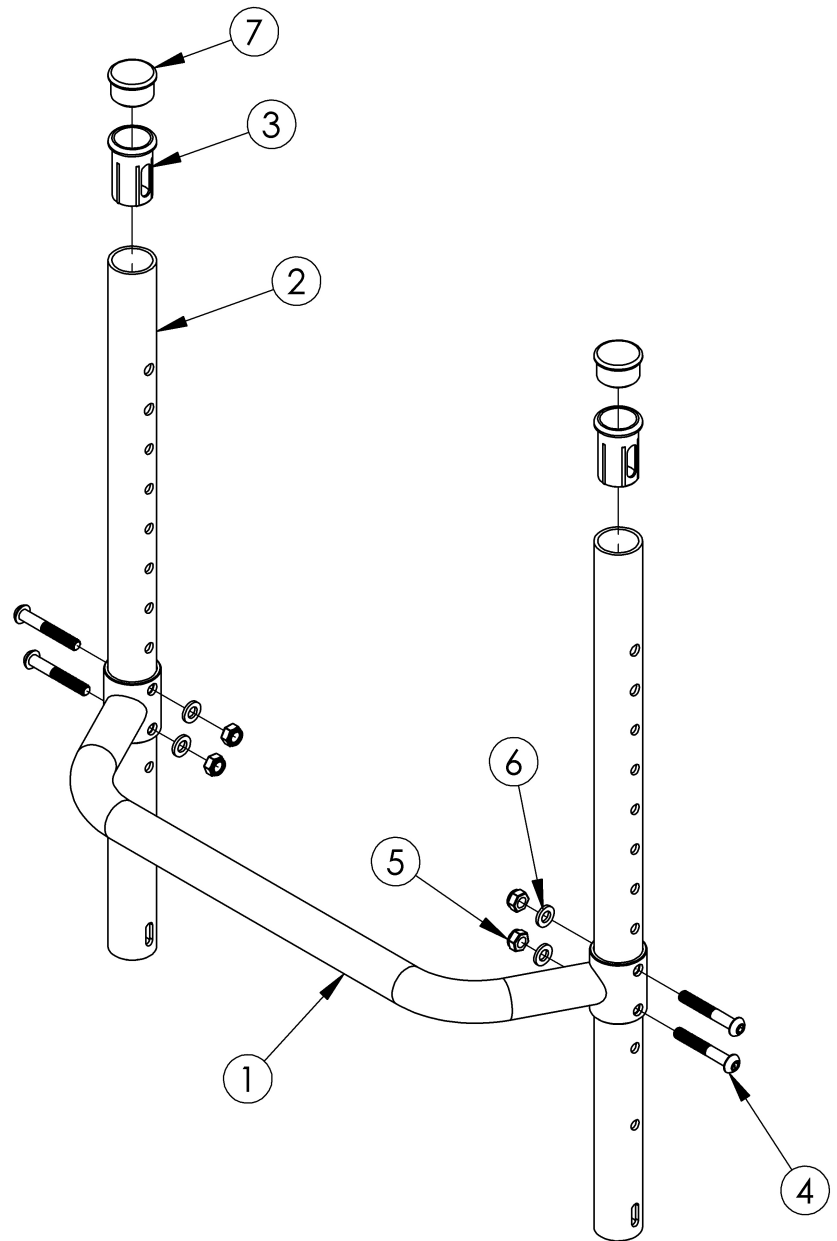

# (Discontinued) Rogue Fixed Height Backrest with Adjustable Height Rigidizer Bar

Backrest 10"	10.3"
Backrest 11"	11.3"
Backrest 12"	12.3"
Backrest 13"	13.3"
Backrest 14"	14.3"
Backrest 15"	15.3"
Backrest 16"	16.3"
Backrest 17"	17.3"
Backrest 18"	18.3"
Backrest 19"	19.3"
Backrest 20"	20.3"
Backrest 21"	21.3"
Backrest 22"	22.3"

*This Rogue Fixed Height Backrest with Adjustable Height Rigidizer Bar is discontinued and was used on serial numbers prior to RG0016612.*

Item Number	Part Number	Description	Quantity	Retail
1a	000527	Adjustable Height Rigidizer Bar 12"	1	\$82.67
1b	000528	Adjustable Height Rigidizer Bar 13"	1	\$82.67
1c	000185	Adjustable Height Rigidizer Bar 14"	1	\$82.67

Item Number	Part Number	Description	Quantity	Retail
1d	000186	Adjustable Height Rigidizer Bar 15"	1	\$82.67
1e	000187	Adjustable Height Rigidizer Bar 16"	1	\$82.67
1f	000188	Adjustable Height Rigidizer Bar 17"	1	\$82.67
1g	000189	Adjustable Height Rigidizer Bar 18"	1	\$82.67
1h	000190	Adjustable Height Rigidizer Bar 19"	1	\$82.67
1i	000191	Adjustable Height Rigidizer Bar 20"	1	\$82.67
2	000698	Backrest Tube Fixed Height, 17.25"	2	\$27.31
3	000034	Sleeve 3/4" x 1 1/2"	2	\$3.66
4	100797	M6 x 40 BHCS BLK ZC	4	\$1.05
5	100658	M6 Nylock Nut Blk Zn	4	\$1.05
6	100746	M6 Flat Washer Blk Zn	4	\$1.58
7	100804	Tube End Plug 1"	2	\$1.58