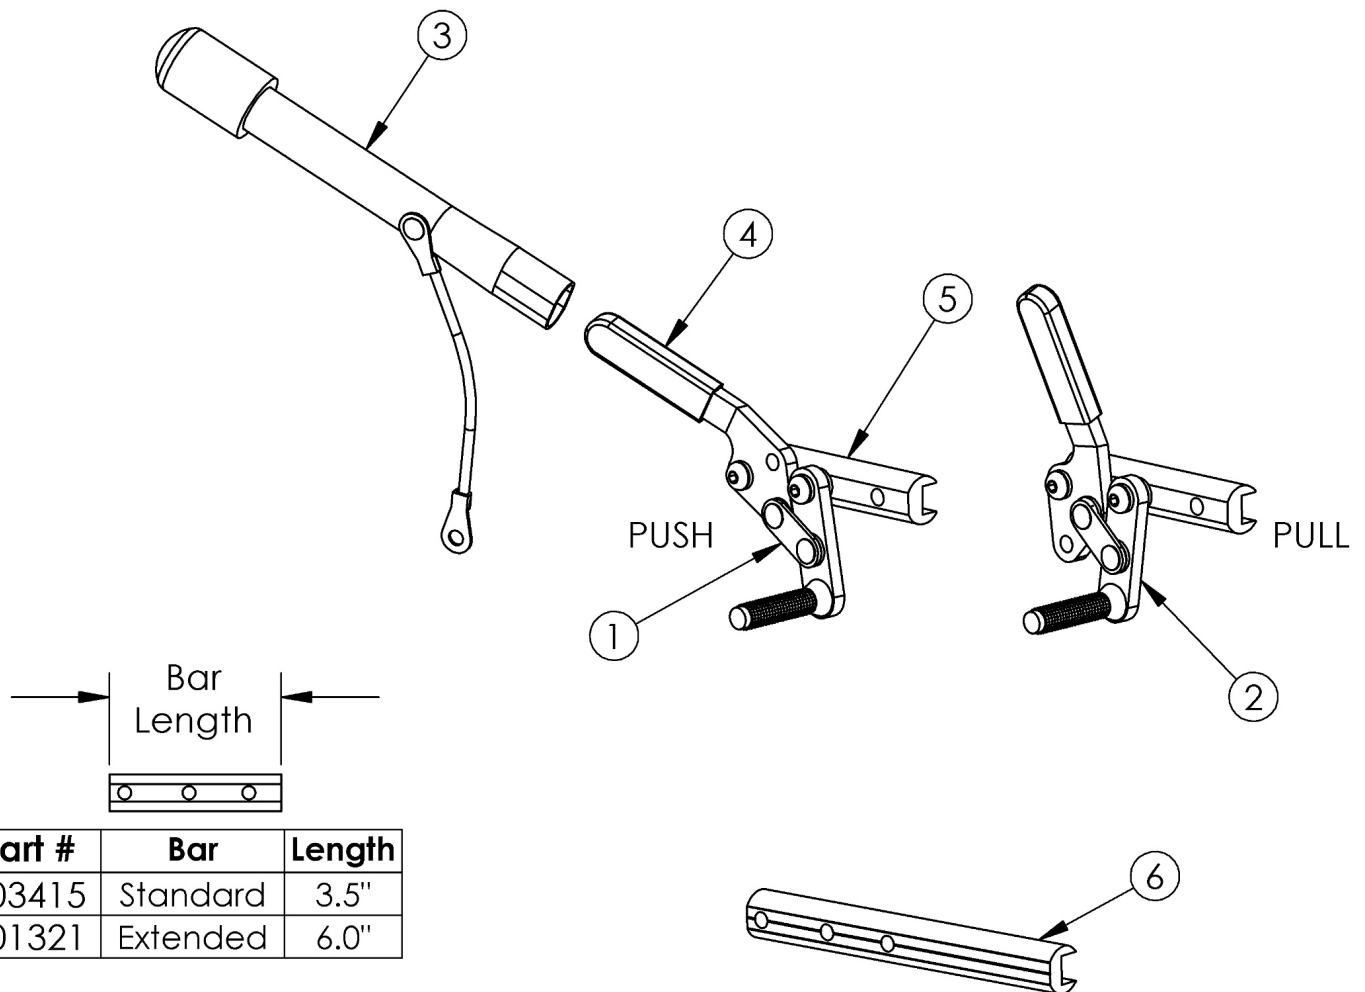

# (Discontinued) Rogue XP Push and Pull to Lock Wheel Locks

Part #	Bar	Length
003415	Standard	3.5"
001321	Extended	6.0"

*This style wheel lock discontinued November 2021*

Item Number	Part Number	Description	Quantity	Retail
1a, 4, 5	503206	Wheel Lock Assembly, Push Right w/ Instruction <i>This kit contains 200251 wheel lock along with an instruction for reversing the wheel lock. Replaced with kit 115308.</i>	1	\$40.98
1b, 4, 5	503205	Wheel Lock Assembly, Push Left w/ Instruction <i>This kit contains 200252 wheel lock along with an instruction for reversing the wheel lock. Replaced with kit 115307.</i>	1	\$40.98
2a, 4, 5	503207	Wheel Lock Assembly, Pull Right w/ Instruction <i>This kit contains 200253 wheel lock along with an instruction for reversing the wheel lock. Replaced with kit 115305.</i>	1	\$40.98
2b, 4, 5	503208	Wheel Lock Assembly, Pull Left w/ Instruction	1	\$40.98