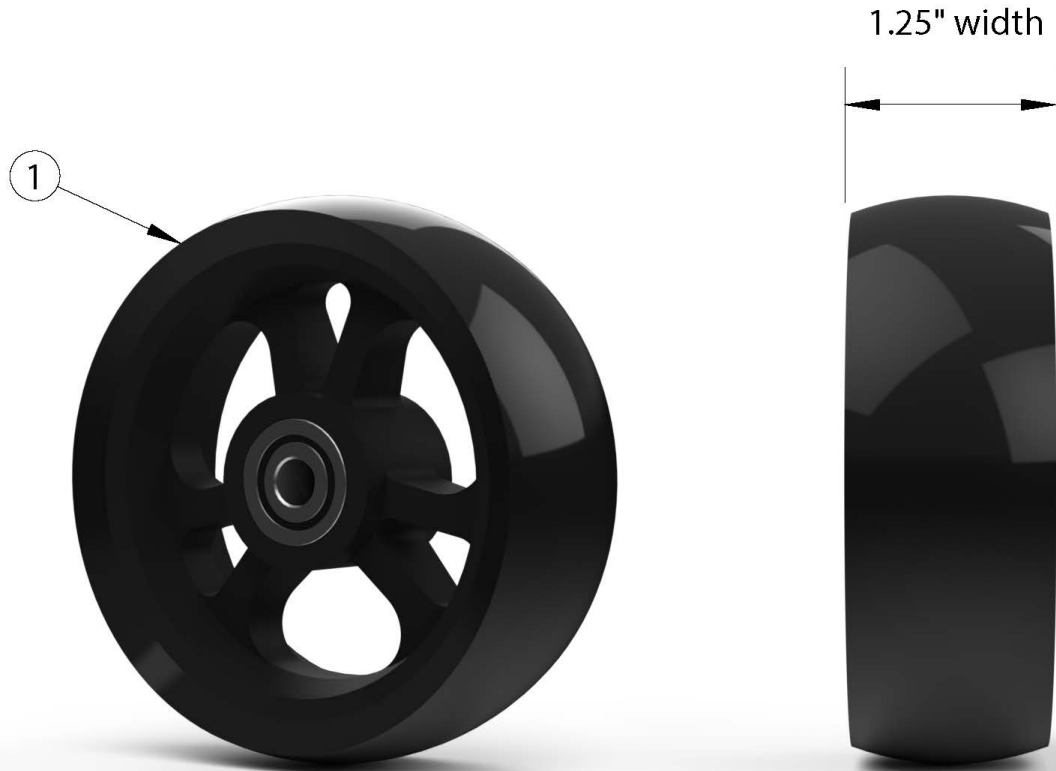

Ethos Casters - 1" Poly

If changing size of casters, new forks may be needed.

Item Number	Part Number	Description	Quantity
1a	100809	Caster 4 x 1" Poly (1.25") <i>Replaced part number 100517</i>	1
1b	100807	Caster 5 x 1" Poly (1.25") <i>Replaced part number 100518</i>	1
1c	100786	Caster 6 x 1" Poly (1.25") <i>Replaced part number 100521</i>	1