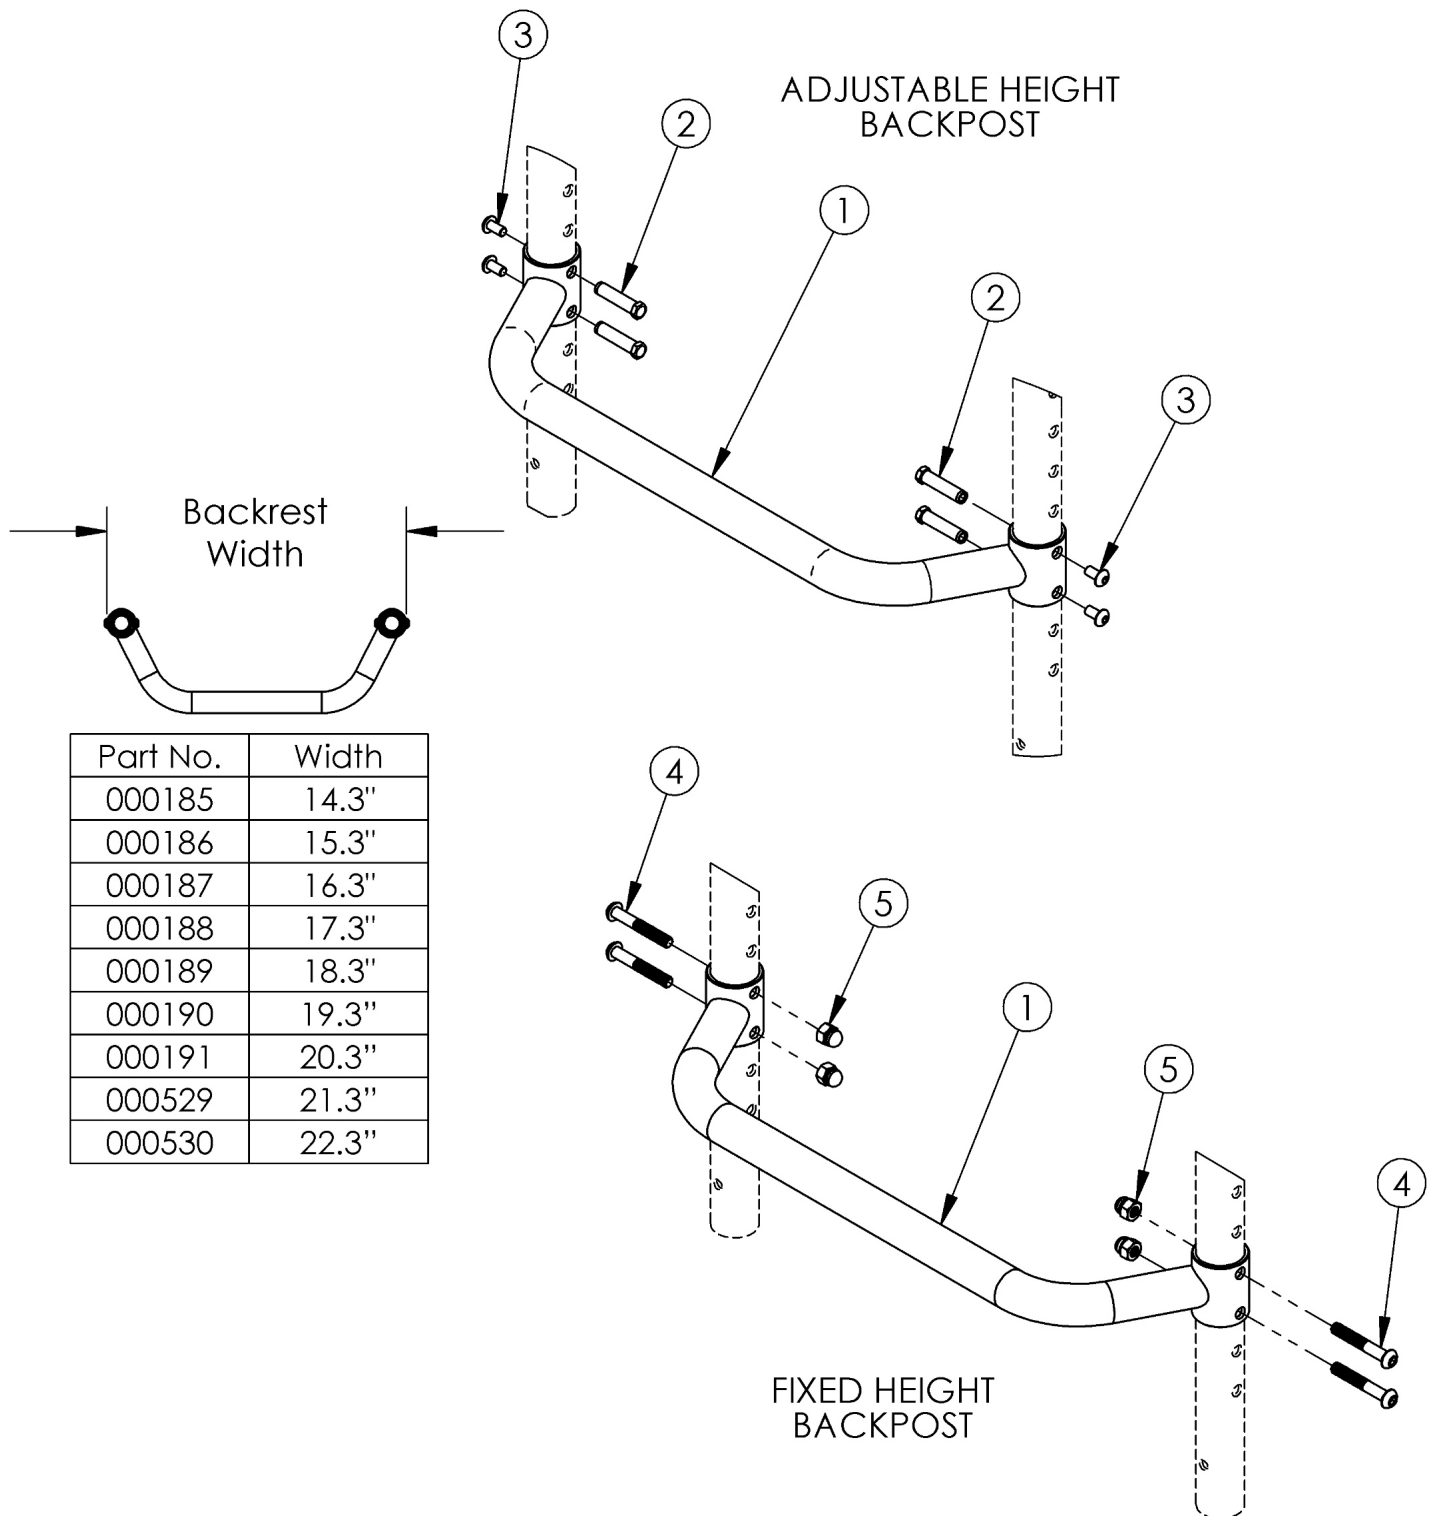

# CR45 Adjustable Height Rigidizer Bar

Adjustable Height Rigidizer Bar based on seat width

Item Number	Part Number	Description	Quantity
1a	000185	Adjustable Height Rigidizer Bar 14" Wide	1
1b	000186	Adjustable Height Rigidizer Bar 15" Wide	1
1c	000187	Adjustable Height Rigidizer Bar 16" Wide	1
1d	000188	Adjustable Height Rigidizer Bar 17" Wide	1
1e	000189	Adjustable Height Rigidizer Bar 18" Wide	1
1f	000190	Adjustable Height Rigidizer Bar 19" Wide	1
1g	000191	Adjustable Height Rigidizer Bar 20" Wide	1
1h	000529	Adjustable Height Rigidizer Bar 21"	1
1i	000530	Adjustable Height Rigidizer Bar 22"	1
2	000987	Threaded Fastener	4
3	100669	M5 x 10 BTN SHCS BLKZC w/Patch	4
4	100797	M6 x 40 BHCS BLK ZC	4
5	100558	M6 Nyl Ins Domed Cap L/N Zc	4