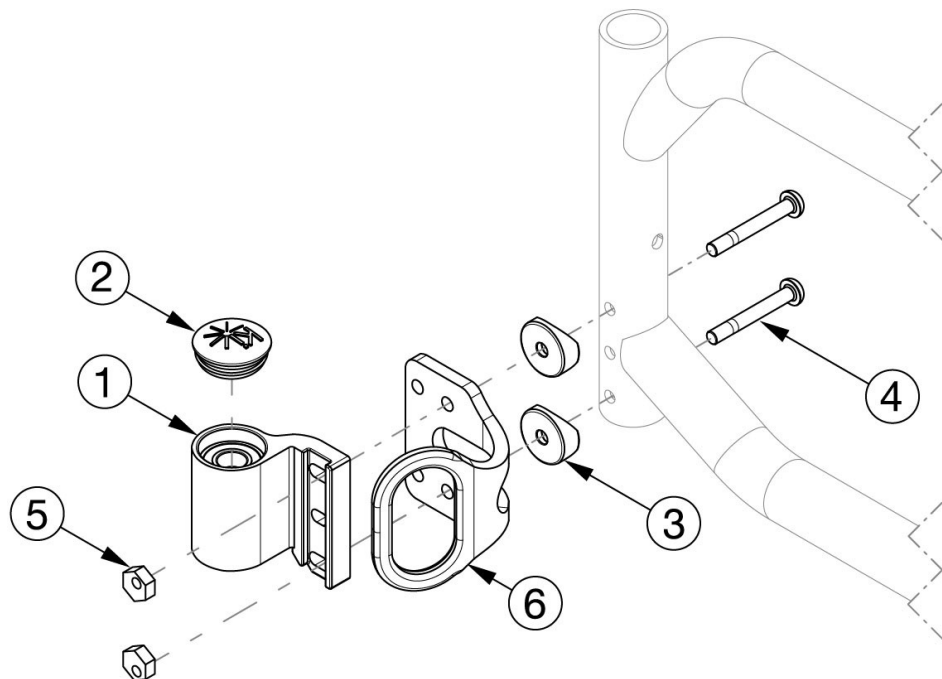

Catalyst E Caster Housing - Super Low

Reference order form for detailed front seat height matrix. Please Note: The shown orientation of the caster housing above is in the "Forward" position.

Item Number	Part Number	Description	Quantity
1a, 2-5	115819	Super Low Caster Housing Assembly, Black, Left, No Transit	1
1b, 2-5	115820	Super Low Caster Housing Assembly, Black, Right, No Transit	1
1a, 2-6	115822	Super Low Caster Housing Assembly, Black, Left, with Transit	1
1b, 2-6	115823	Super Low Caster Housing Assembly, Black, Right, with Transit	1
1a, 1b, 2-5	115821	Super Low Caster Housing Assembly, Black, PAIR, No Transit	1
1a, 1b, 2-6	115824	Super Low Caster Housing Assembly, Black, PAIR, with Transit	1
1a	111982	Super Low Caster Housing Assembly, Left	1
1b	111983	Super Low Caster Housing Assembly, Right	1
2	102005	Ki Caster Housing Cap	1
3	000056	Saddle 1 1/8"	2
4	200367	M6 x 45 Custom Shouldered BHCS	2
5	100745	Eccentric nut (threaded)	2
6	000426	Front Transit Bracket CAT	1