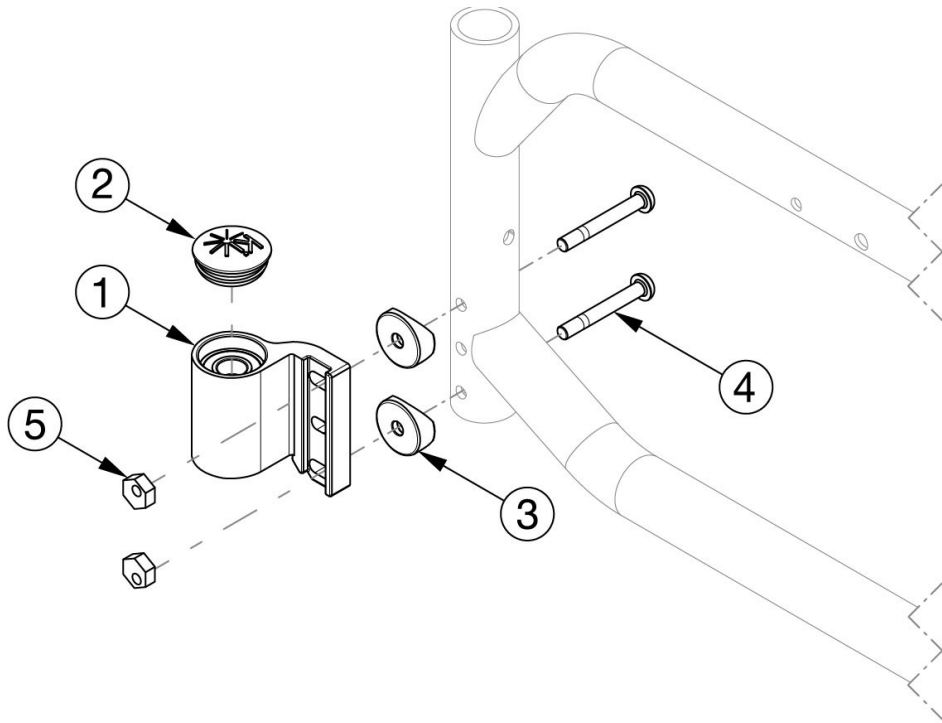

Catalyst E Caster Housing - Super Low

Reference order form for detailed front seat height matrix. Please Note: The shown orientation of the caster housing above is in the "Forward" position.

Item Number	Part Number	Description	Quantity
1a, 2-5	115819	Super Low Caster Housing Assembly, Black, Left, No Transit	1
1b, 2-5	115820	Super Low Caster Housing Assembly, Black, Right, No Transit	1
1a, 2-6	115822	Super Low Caster Housing Assembly, Black, Left, with Transit	1
1b, 2-6	115823	Super Low Caster Housing Assembly, Black, Right, with Transit	1
1a, 1b, 2-5	115821	Super Low Caster Housing Assembly, Black, PAIR, No Transit	1
1a, 1b, 2-6	115824	Super Low Caster Housing Assembly, Black, PAIR, with Transit	1
1a	111982	Super Low Caster Housing Assembly, Left	1
1b	111983	Super Low Caster Housing Assembly, Right	1
2	102005	Ki Caster Housing Cap	1
3	000056	Saddle 1 1/8"	2
4	200367	M6 x 45 Custom Shouldered BHCS	2
5	100745	Eccentric nut (threaded)	2
6	000426	Front Transit Bracket CAT	1