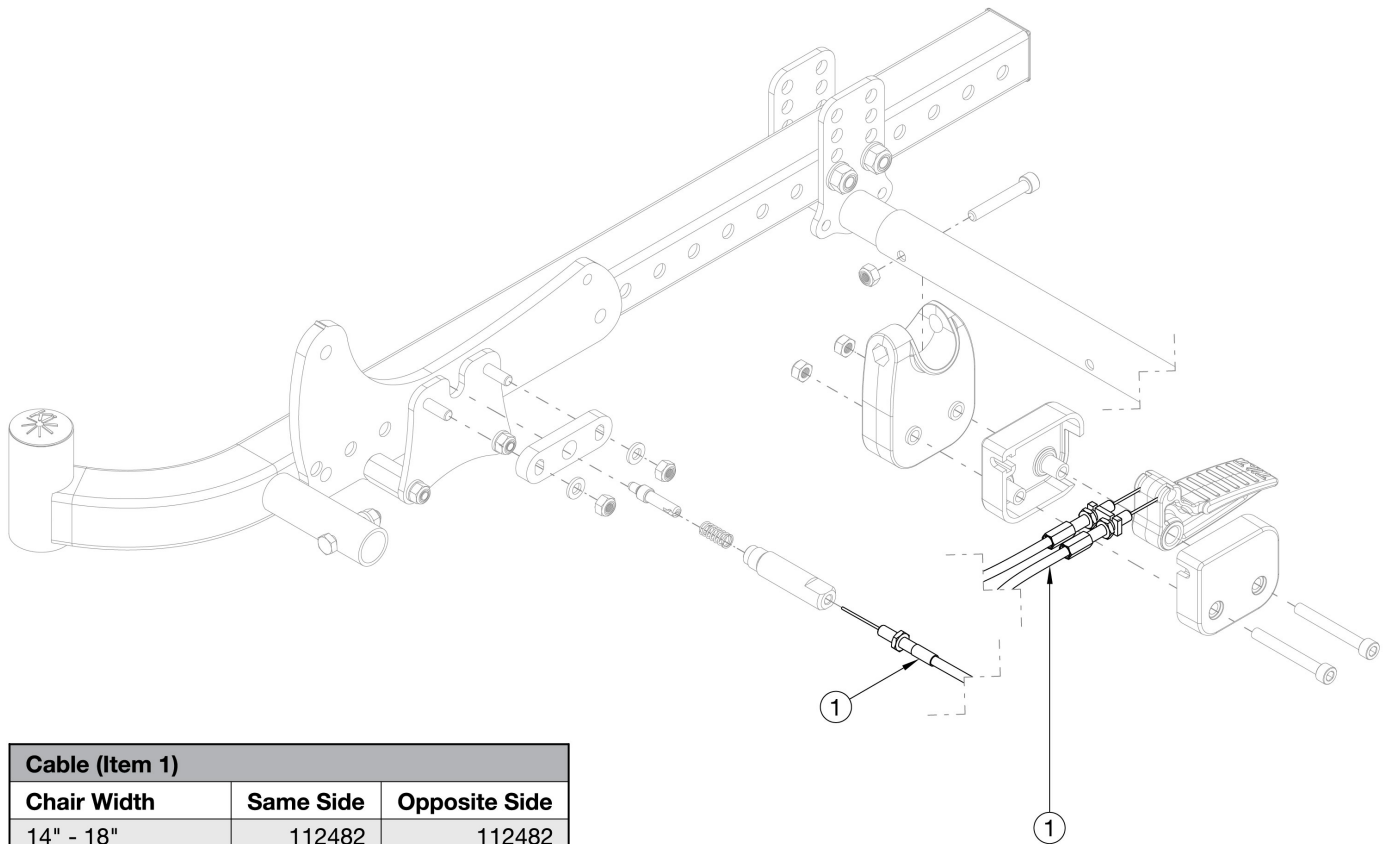

CR45 Foot Tilt Growth

Cable (Item 1)		
Chair Width	Same Side	Opposite Side
14" - 18"	112482	112482
19" - 22"	112482	112483
14" - 18" (Recline)	112483	112483
19" - 22" (Recline)	112483	112484

Has your width changed? If yes, please select accordingly.

Item Number	Part Number	Description	Quantity
1a	112482	Foot Tilt Cable Short, CR45	1
1b	112483	Foot Tilt Cable Medium, CR45	1
1c	112484	Foot Tilt Cable Long, CR45	1