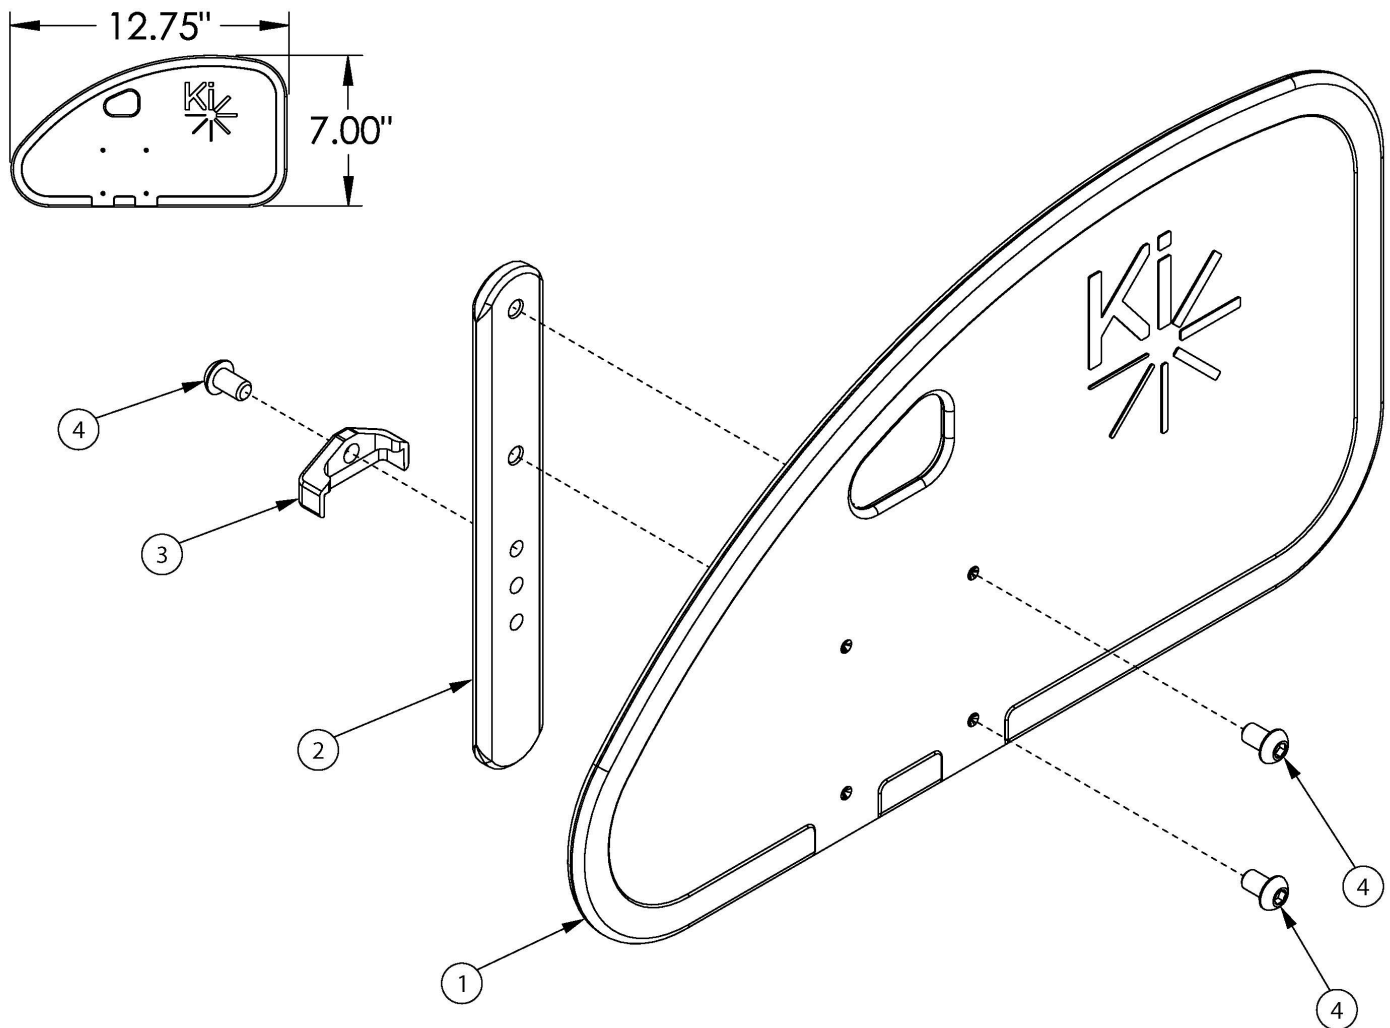

# Spark Side Guards - Removable Adult Composite

*If retrofitting, side guard receivers may be required*

Item Number	Part Number	Description	Quantity
1a, 2 - 4	112575	Side Guard Assembly, Front Drilled, Left <i>Used on folding chairs with 17" depth or less</i>	1
1a, 2 - 4	112576	Side Guard Assembly, Front Drilled, Right <i>Used on folding chairs with 17" depth or less</i>	1
1a, 2 - 4	112577	Side Guard Assembly, Front Drilled, PAIR <i>Used on folding chairs with 17" depth or less</i>	1
1b, 2 - 4	112578	Side Guard Assembly, Rear Drilled, Left <i>Used on folding chairs 18" deep or greater.</i>	1
1b, 2 - 4	112579	Side Guard Assembly, Rear Drilled, Right <i>Used on folding chairs 18" deep or greater.</i>	1

Item Number	Part Number	Description	Quantity
1b, 2 - 4	112580	Side Guard Assembly, Rear Drilled, PAIR <i>Used on folding chairs 18" deep or greater.</i>	1
1a	112573	Side Guard Panel Front Drilled	1
1b	112574	Side Guard Panel Rear Drilled	1
2	000140	Side Guard Post	1
3	001342	Side Guard Post Stop	1
4	101184	M6 x 10 BTN SHCS BLKZC w/Patch	3