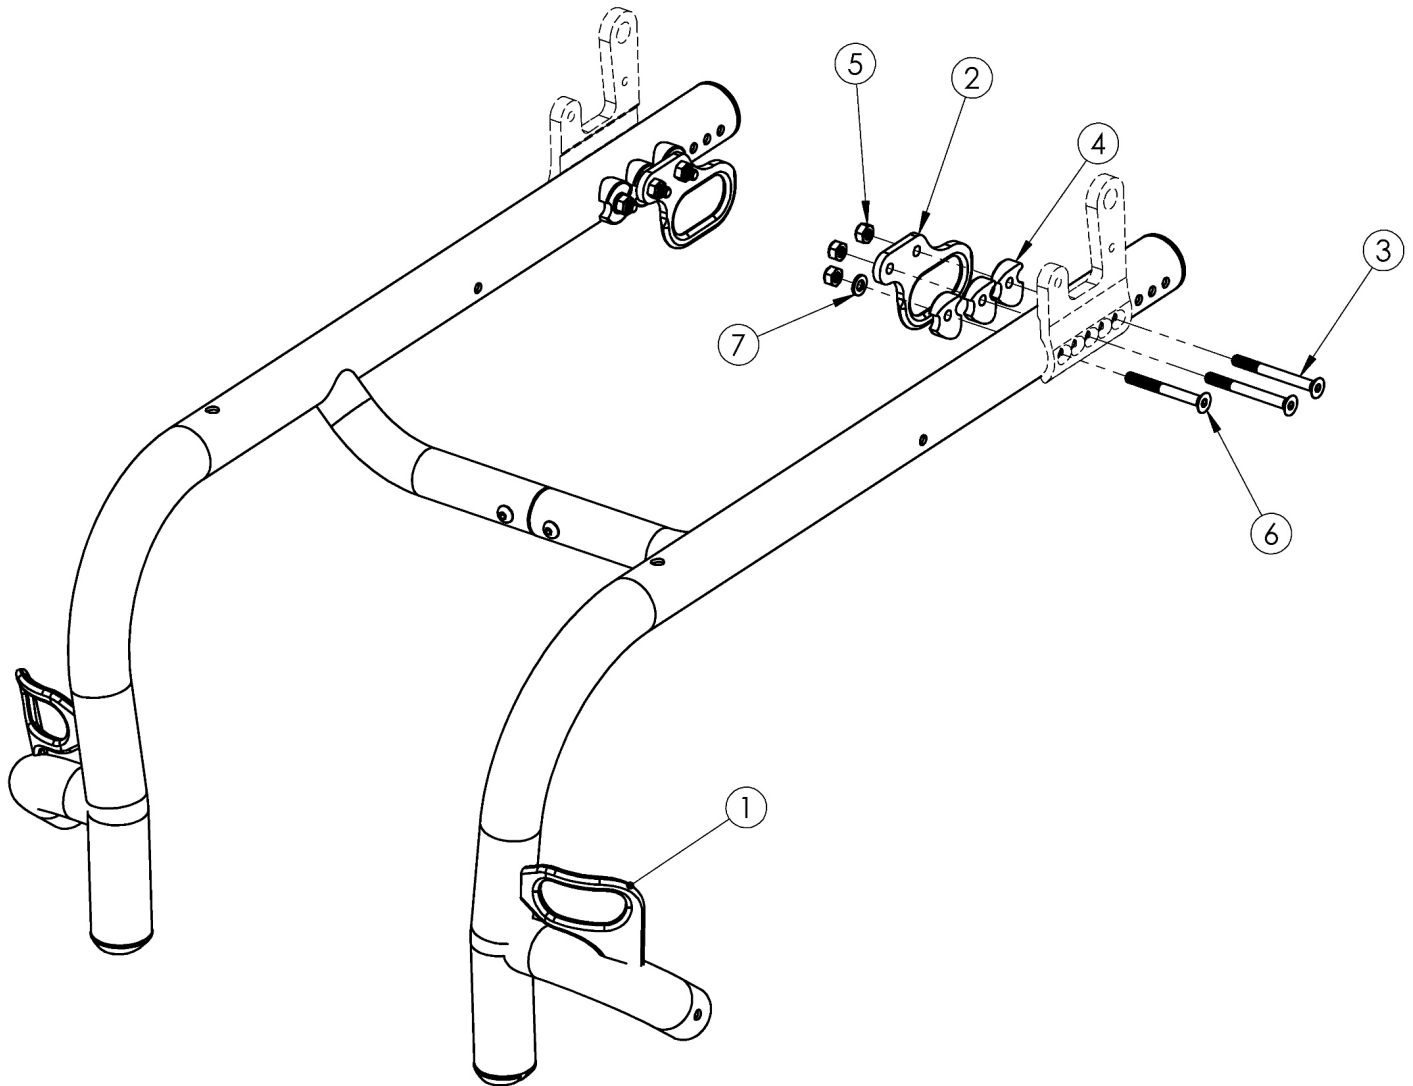

Rogue XP Transit

Rogue XP Transit System cannot be retrofitted. If needing to add transit, please contact Customer Service.

Item Number	Part Number	Description	Quantity
2	001782	Rear Transit Bracket	2
3	103068	M6 x 60mm FHCS Blk Zn	4
4	000248	Saddle 1.375"	6
5	100658	M6 Nylock Nut Blk Zn	6
6	101130	M6 x 55 FSHCS P/THD BLKZC	2
7	100746	M6 Flat Washer Blk Zn	2