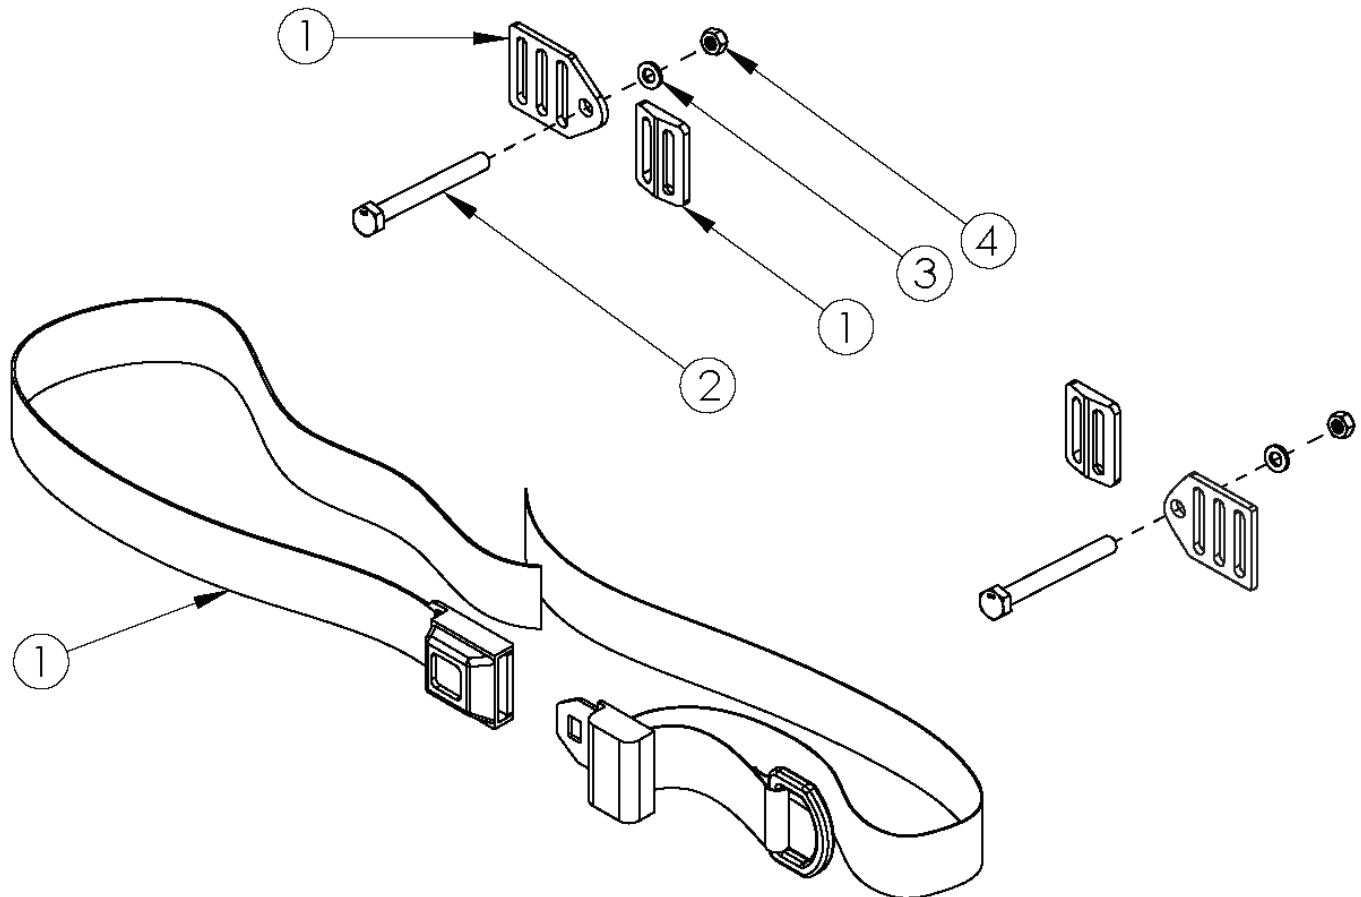

Rogue ALX Pelvic Positioning Belts - 1.5" Auto Buckle and Hardware (Formerly Tsunami)

Item Number	Part Number	Description	Quantity
1a, 2, 3, 4	111388	Belt Pelvic Positioning 1.5" Auto Buckle 56", RG ALX/Rogue/LW XP <i>Used with seat widths up to 18" and standard weight capacity</i>	1
1b, 2, 3, 4	111393	Belt Pelvic Positioning 1.5" Auto Buckle 60", RG ALX/Rogue/LW XP <i>Used with 19"-22" seat widths and all heavy duty</i>	1
1a	100595	Belt Pelvic Positioning 1.5" Auto Buckle 56"	1
1b	100847	Belt Pelvic Positioning 1.5" Auto Buckle 60"	1
2	101781	M6 x 50mm Partial Thread BHCS Blk ZC	2
3	100746	M6 Flat Washer Blk Zn	2
4	100658	M6 Nylock Nut Blk Zn	2