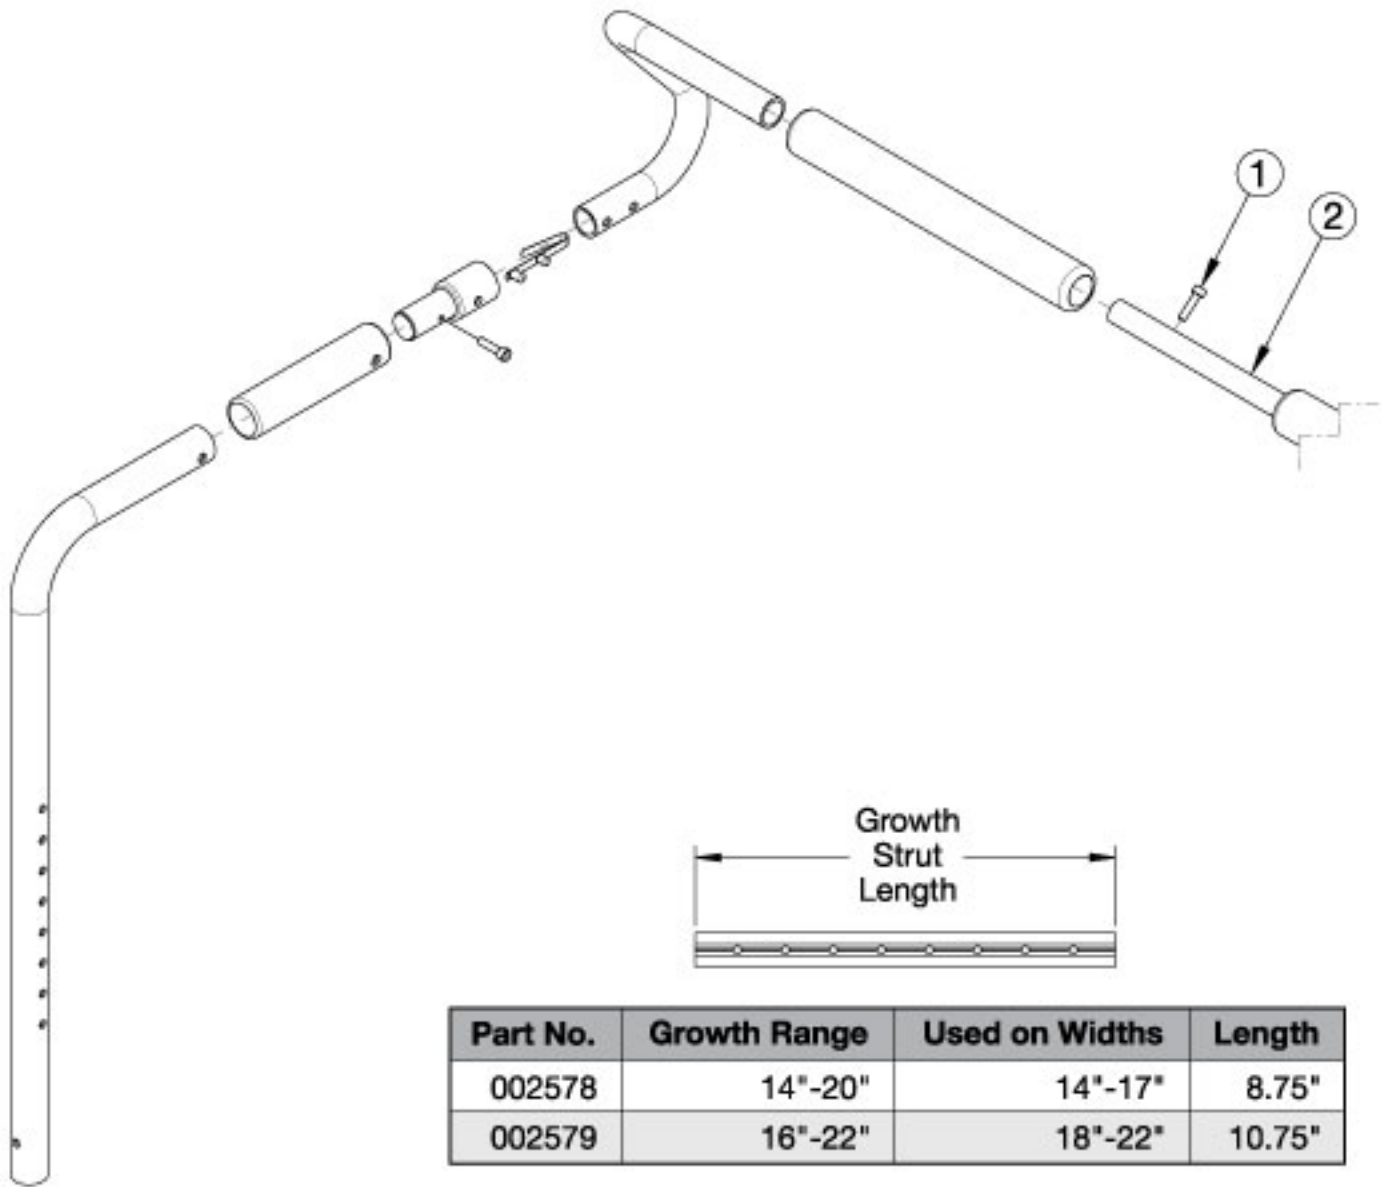

Liberty Removable Stroller Handle - Growth

Part No.	Growth Range	Used on Widths	Length
002578	14"-20"	14"-17"	8.75"
002579	16"-22"	18"-22"	10.75"

Item Number	Part Number	Description	Quantity
1a	002578	Growth Strut, Stroller, Short <i>Used on Widths 14" - 17"</i>	1
1b	002579	Growth Strut, Stroller, Long <i>Used on Widths 18" - 22"</i>	1
2	101843	M5 x 20 SHCS Blk Zn	1