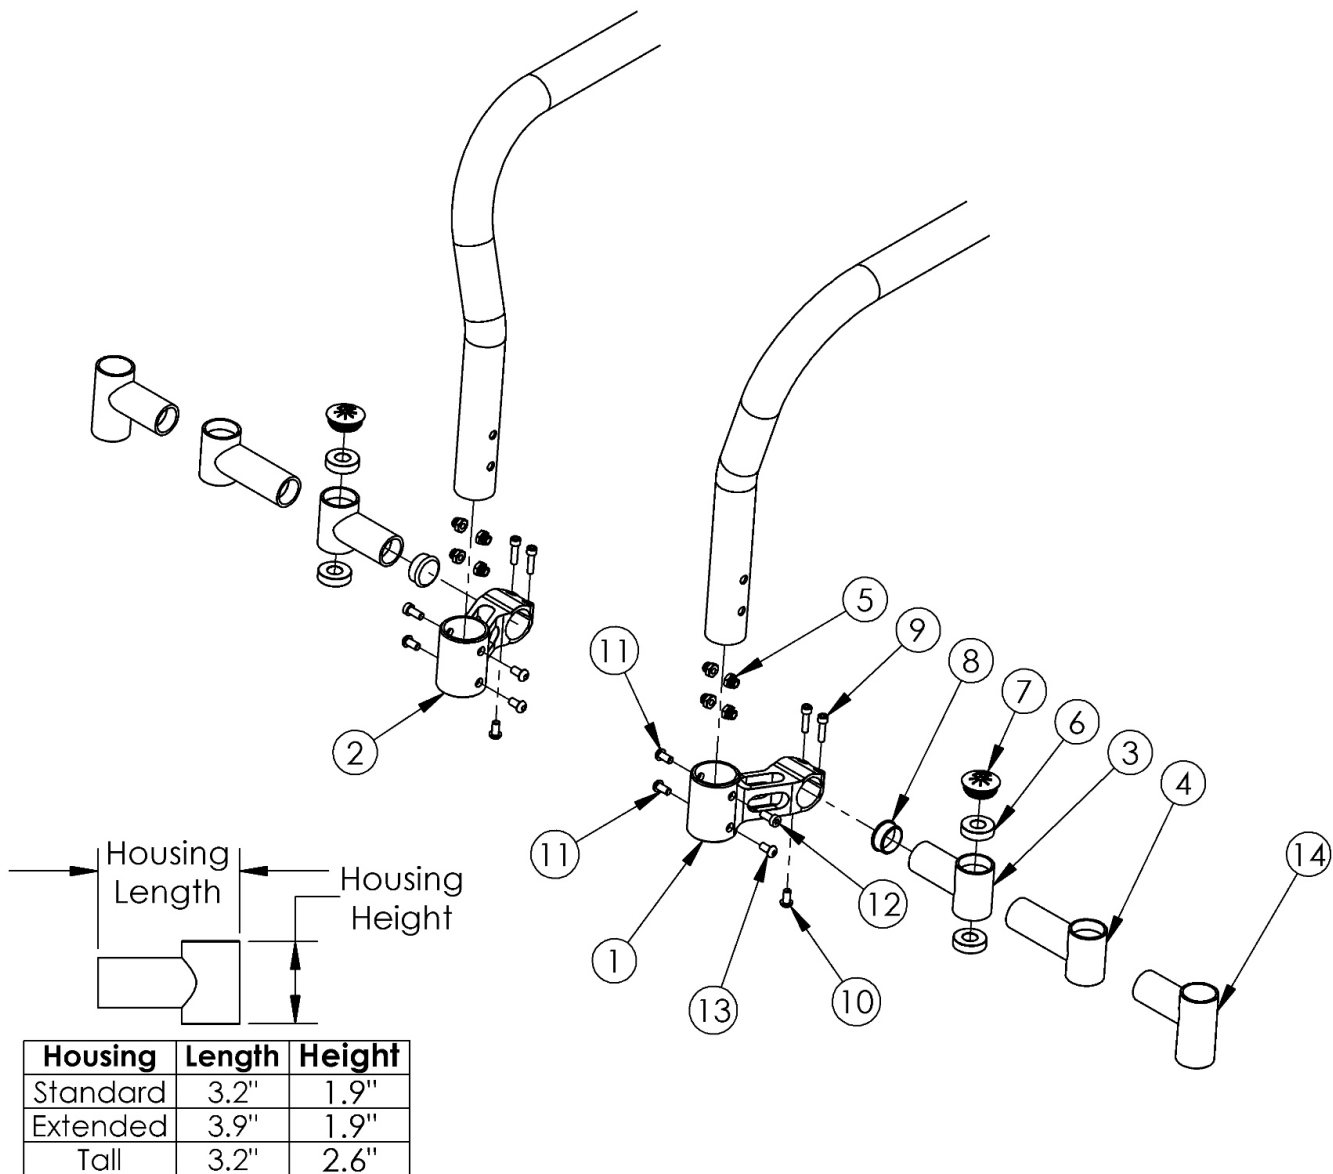

Rogue ALX Aluminum Caster Mount (Formerly Tsunami)

If quoting replacement frame, caster mounts are included with frame.

Item Number	Part Number	Description	Quantity
1, 5, 11a, 11b, 12a, 12b, 13	502648	Caster Mount Assembly With Hardware Left, RG ALX/LW XP	1
2, 5, 11a, 11b, 12a, 12b, 13	502649	Caster Mount Assembly With Hardware Right, RG ALX/LW XP	1
1, 3, 5 - 13	501178	Caster Mount Assembly With Standard Housing Left, RG ALX/LW XP	1
2, 3, 5 - 13	501179	Caster Mount Assembly With Standard Housing Right, RG ALX/LW XP	1