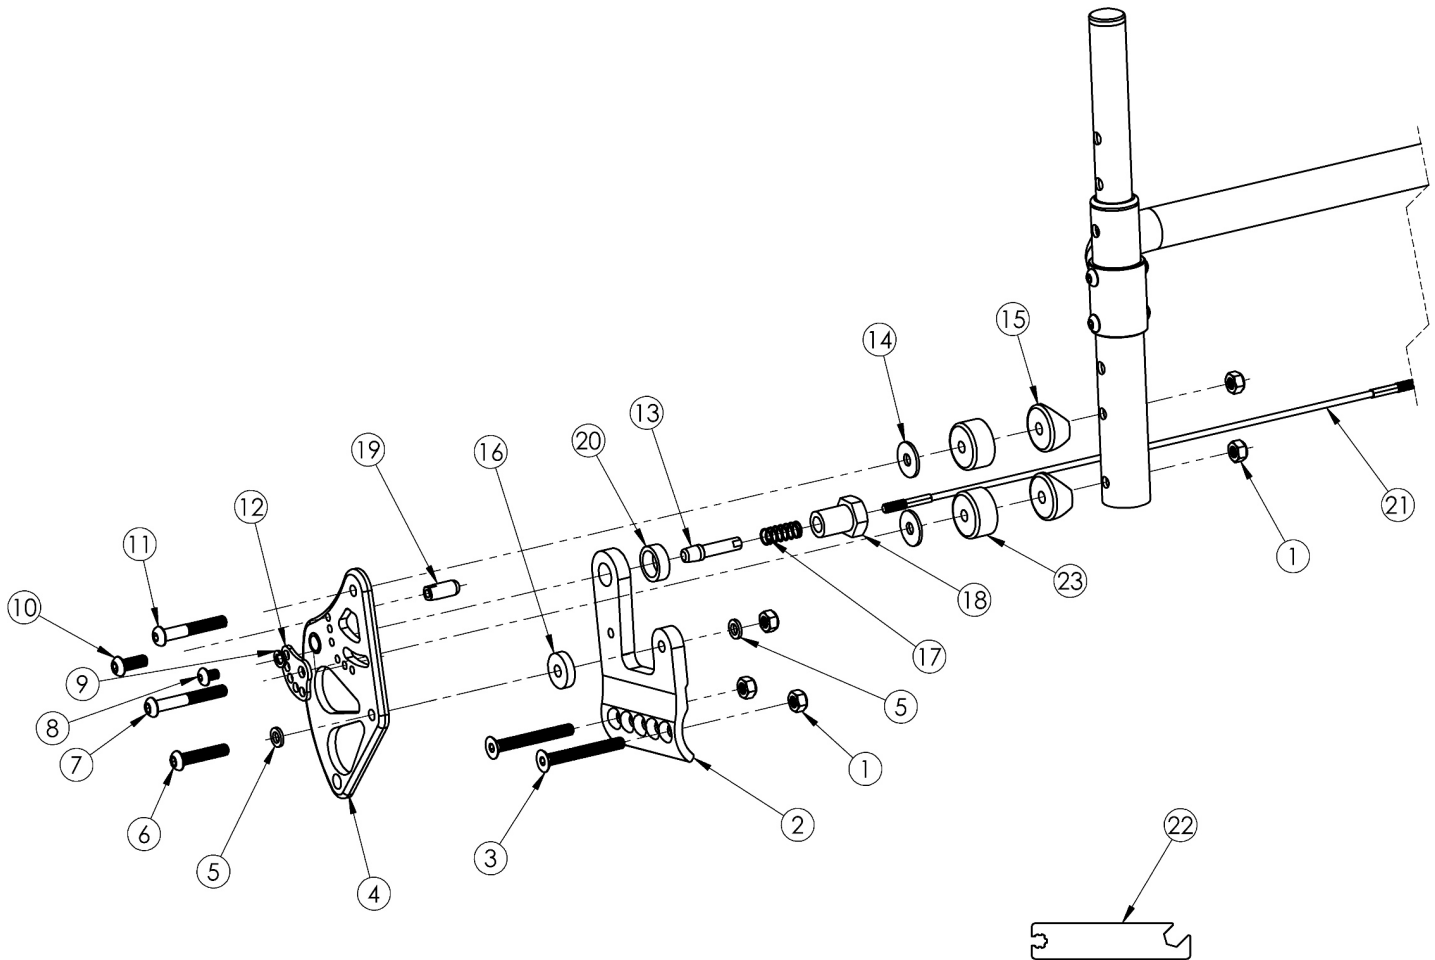

# Rogue XP 1" Offset Backrest Mount

*Back Release Cable based on Seat Width. If retrofitting or changing backrest mount style, a new rigidizer bar may be needed*

Item Number	Part Number	Description	Quantity
1, 2a, 3a - 3c, 4a, 5-20, 23	503698	1" Inward Offset Backrest Mount Assembly, Right, Black, Rogue XP	1
1, 2a, 3a - 3c, 4b, 5-20, 23	503698_ _ _	1" Inward Offset Backrest Mount Assembly, Right, Color Anodized, Rogue XP	1
1, 2b, 3a - 3c, 4c, 5-20, 23	503699	1" Inward Offset Backrest Mount Assembly, Left, Black, Rogue XP	1
1, 2b, 3a - 3c, 4d, 5-20, 23	503699_ _ _	1" Inward Offset Backrest Mount Assembly, Left, Color Anodized, Rogue XP	1
1, 2a, 2b, 3a - 3c, 4a, 4c, 5-20, 23	503700	1" Inward Offset Backrest Mount Assembly, PAIR, Black, Rogue XP	1
1, 2a, 2b, 3a - 3c, 4b, 4d, 5-20, 23	503700_ _ _	1" Inward Offset Backrest Mount Assembly, PAIR, Color Anodized, Rogue XP	1
1	100658	M6 Nylock Nut Blk Zn	5
2a	003098	XP Back Mount Right Rogue	1