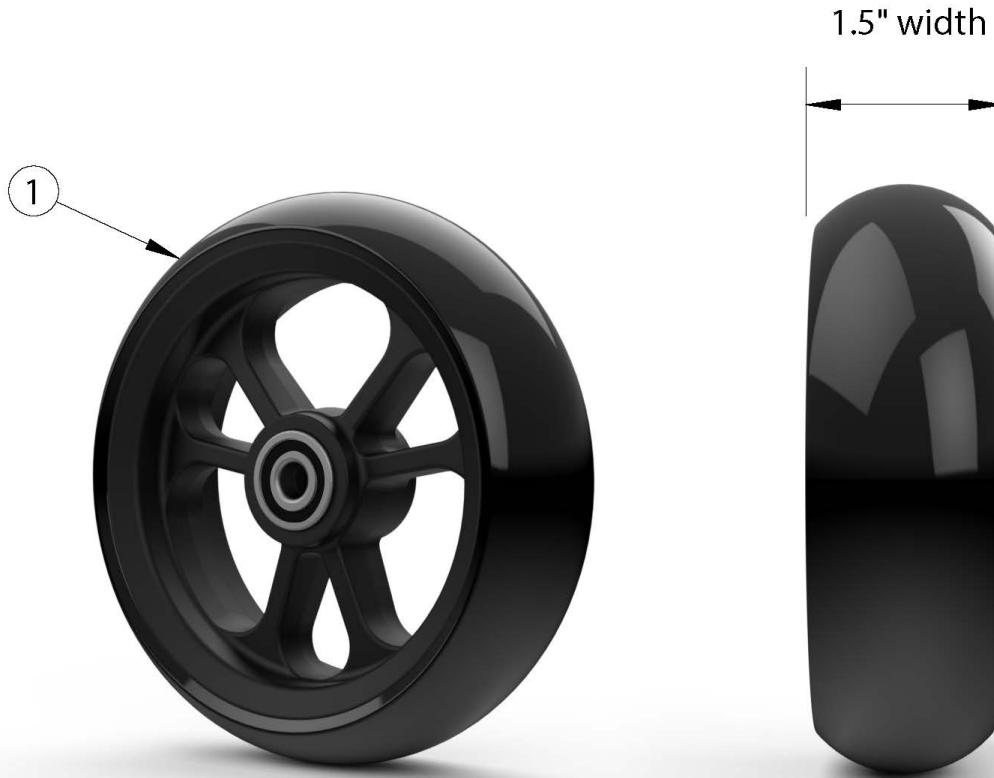

# Clik Casters - 1.5" Poly

*If changing size of casters, new forks may be needed.*

Item Number	Part Number	Description	Quantity
1a	111842	Caster 4 x 1.5" Poly	1
1b	111843	Caster 5 x 1.5" Poly	1
1c	111844	Caster 6 x 1.5" Poly	1