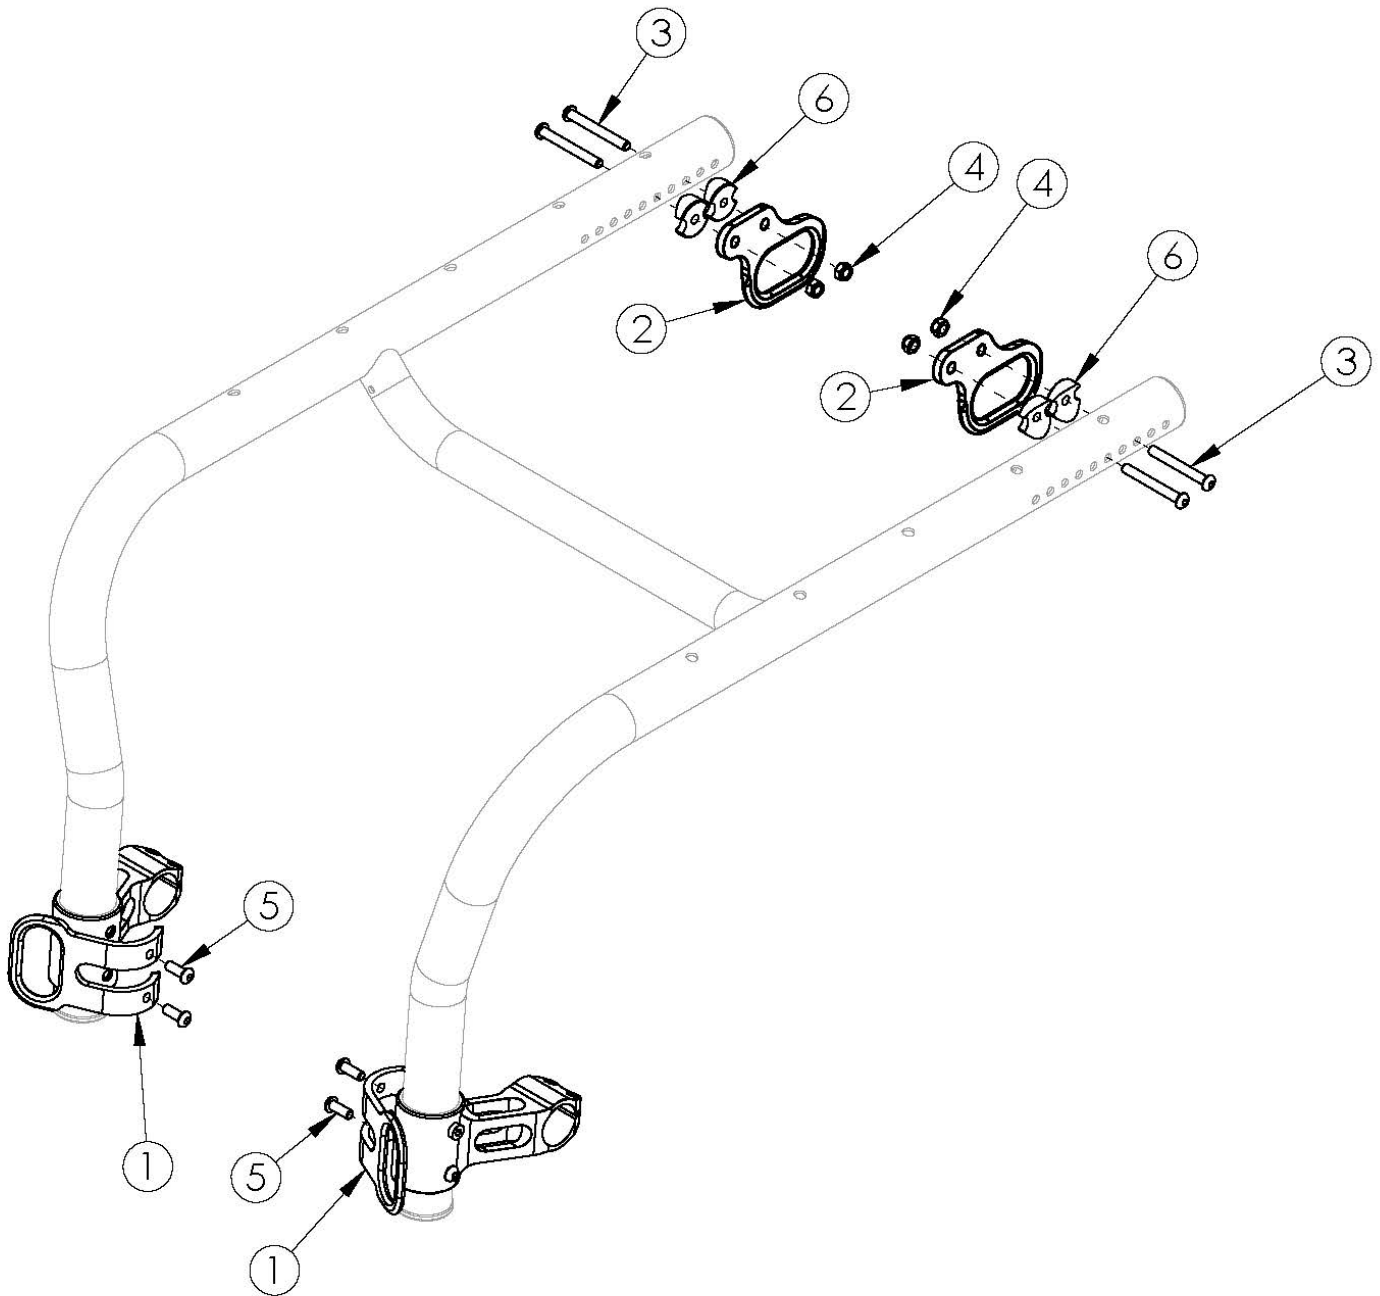

Tsunami Transit

Notice: Chair configuration review required prior to parts being quoted or ordered. <p>

Not available with Heavy Duty Option <p>

This Transit setup is used with the Tsunami Style Backrest <p>

For all backrest hardware options, please see Aluminum Tsunami Backrest Mount and Hardware page <p>

Item Number	Part Number	Description	Quantity	Retail
1-6	506838	Tsunami Transit Bracket Retrofit Kit for Standard Caster Mounts	1	\$390.16

Item Number	Part Number	Description	Quantity	Retail
		<i>Not available with Heavy Duty Option. This kit is a complete retrofit, containing a pair of front and rear transit brackets and hardware.</i>		
3	003232	M6 x 55 BHCS Blk Zc	4	\$9.39
4	100658	M6 Nylock Nut Blk Zn	4	\$1.10
5	101708	M6 x 14 BTN SHCS BLKZC w/Patch	4	\$1.66
6	000248	Saddle 1.375"	4	\$1.66