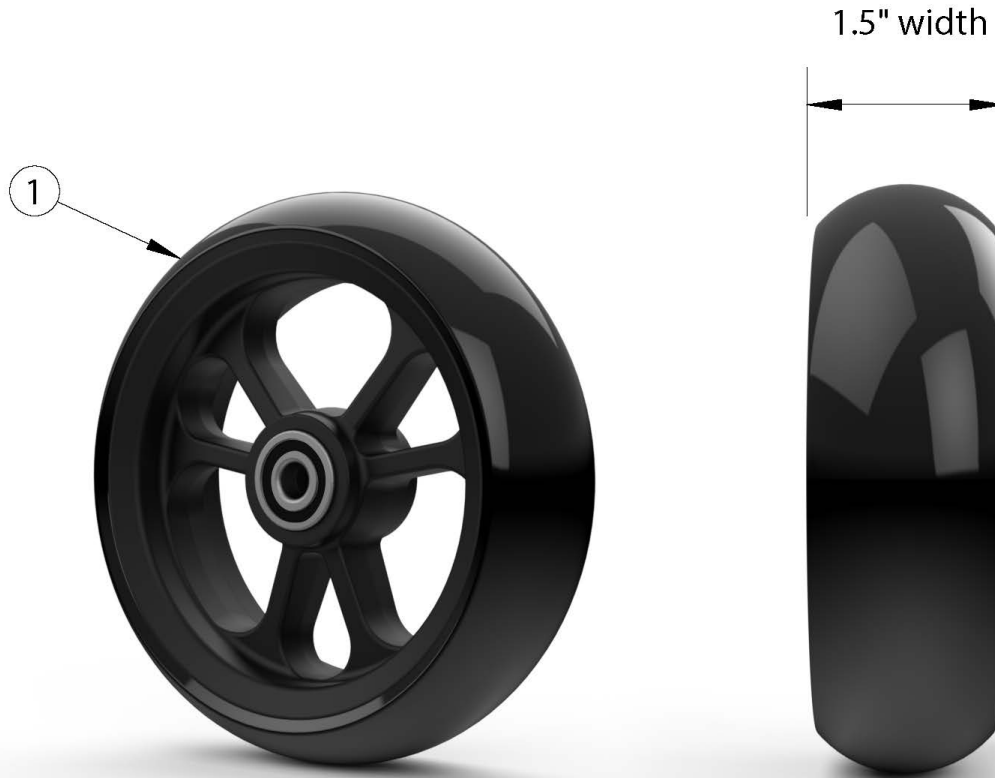

Catalyst 5 Casters - 1.5" Poly

If changing size of casters, new forks may be needed.

Item Number	Part Number	Description	Quantity
1a	111842	Caster 4 x 1.5" Poly <i>Replaced part numbers 100809 and 102353</i>	1
1b	111843	Caster 5 x 1.5" Poly <i>Replaced part numbers 100807 and 103014</i>	1
1c	111844	Caster 6 x 1.5" Poly <i>Replaced part number 100786</i>	1