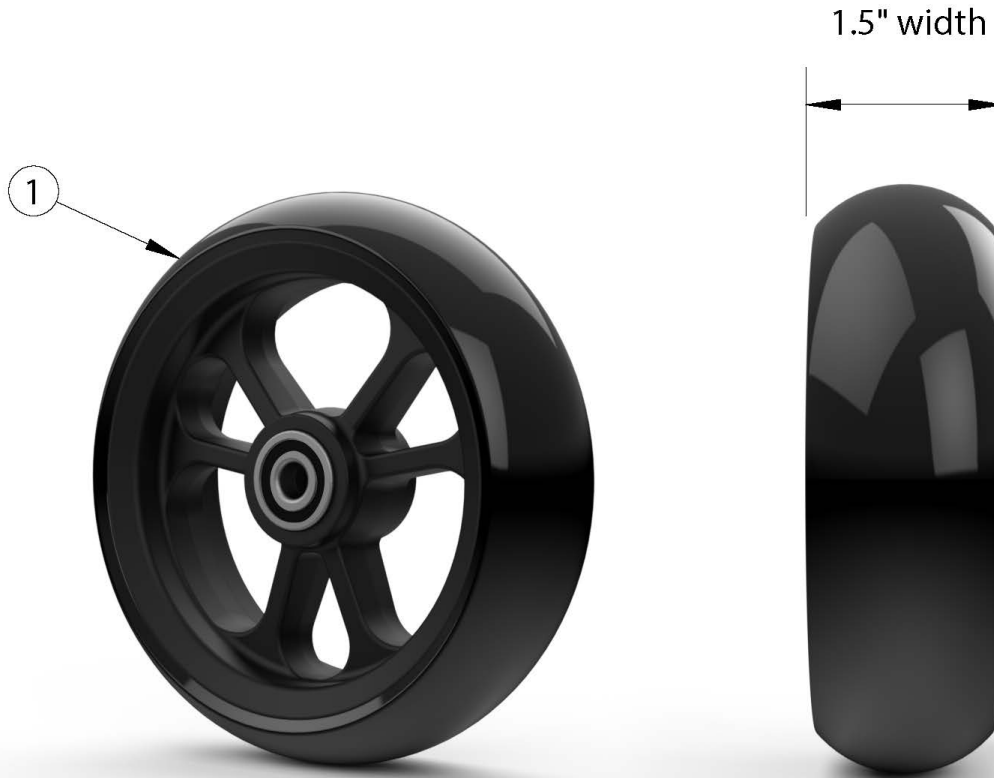

Rogue Casters - 1.5" Poly

If changing size of casters, new forks may be needed.

Item Number	Part Number	Description	Quantity
1a	111842	Caster 4 x 1.5" Poly	1
1b	111843	Caster 5 x 1.5" Poly	1
1c	111844	Caster 6 x 1.5" Poly	1