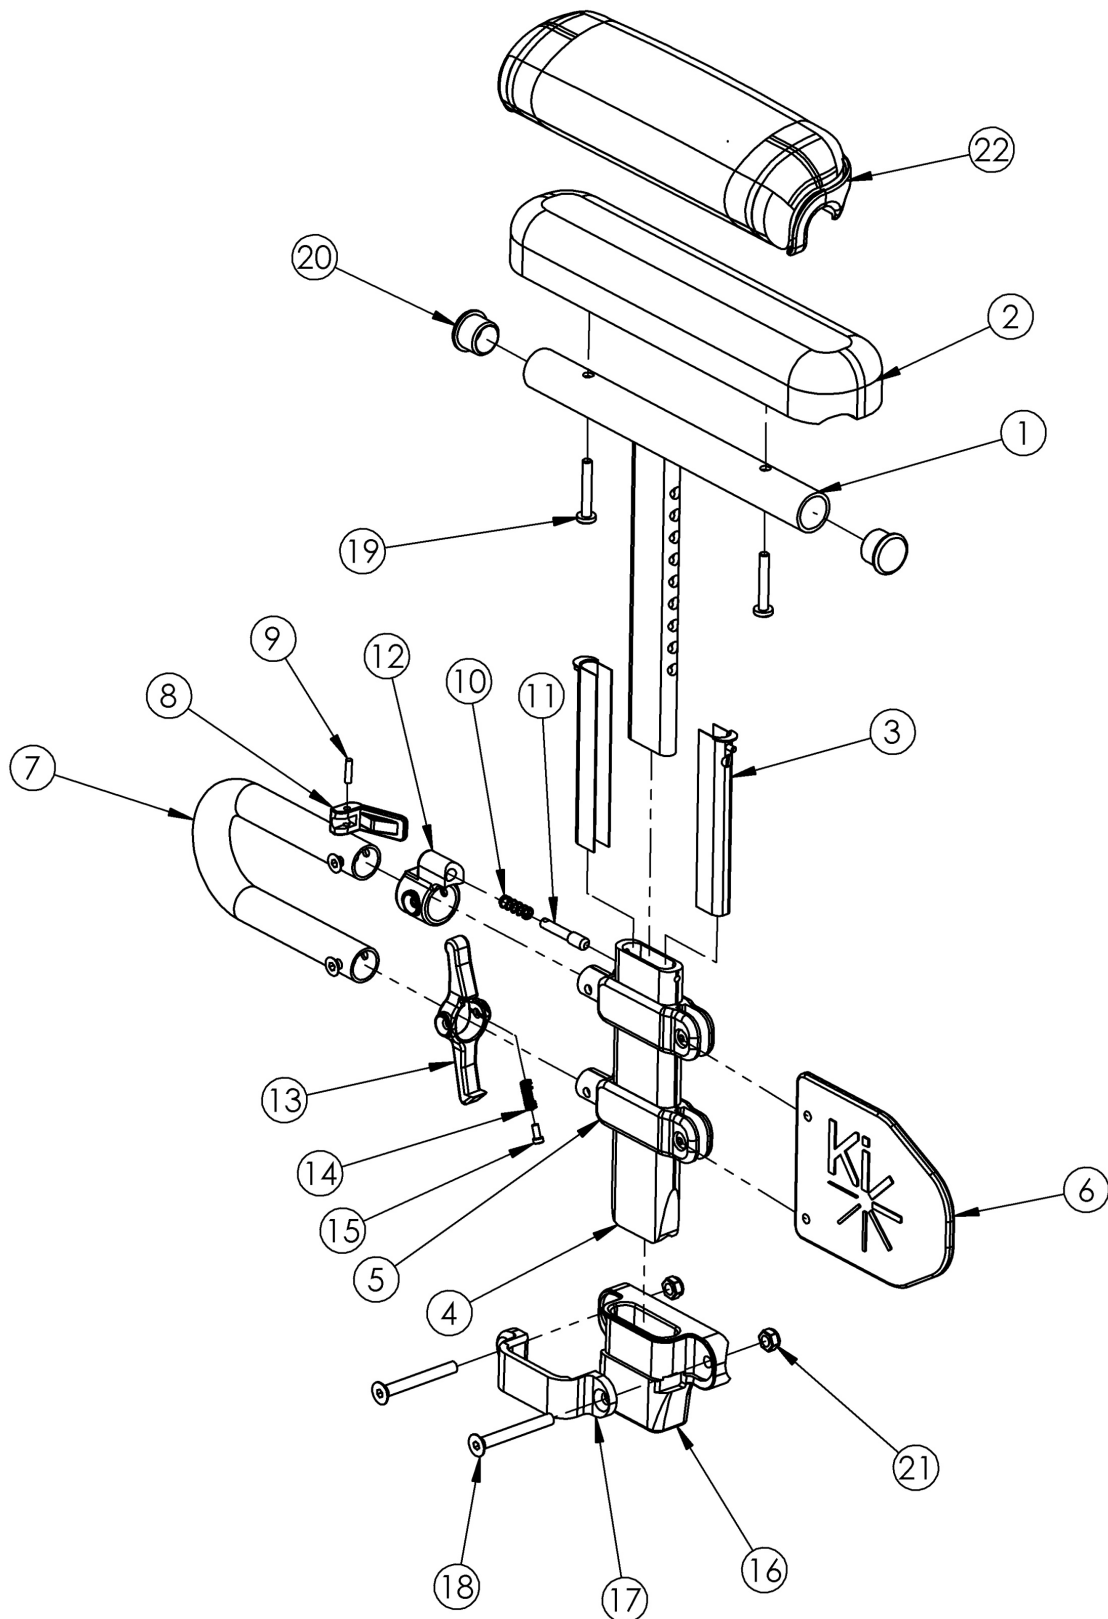

# Rigid Height Adjustable Low T-Arm

Height Adjustable Low T-Arms cannot be retrofitted

Item Number	Part Number	Description	Quantity	Retail
1a, 2b, 3-18, 19a, 20-21	113460	Height Adj T-Arm Assm Low, Desk w/ Std Pad and TSU/RG Receiver PAIR	1	\$419.56
1a, 2b, 3-18, 19a, 20-21	113444	Height Adj T-Arm Assm Low, Desk w/ Std Pad and TSU/RG Receiver Right	1	\$209.78
1a, 2b, 3-18, 19a, 20-21	113445	Height Adj T-Arm Assm Low, Desk w/ Std Pad and TSU/RG Receiver Left	1	\$209.78
1a, 2b, 3-15, 19a, 20	503167	Height Adj T-Arm Assm Low, Desk w/ Std Pad Right	1	\$160.81
1a, 2b, 3-15, 19a, 20	503168	Height Adj T-Arm Assm Low, Desk w/ Std Pad Left	1	\$160.81
1b, 2a, 3-18, 19a, 20-21	113461	Height Adj T-Arm Assm Low, Full w/ Std Pad and TSU/RG Receiver PAIR	1	\$419.56
1b, 2a, 3-18, 19a, 20-21	113446	Height Adj T-Arm Assm Low, Full w/ Std Pad and TSU/RG Receiver Right	1	\$209.78
1b, 2a, 3-18, 19a, 20-21	113447	Height Adj T-Arm Assm Low, Full w/ Std Pad and TSU/RG Receiver Left	1	\$209.78
1b, 2a, 3-15, 19a, 20	503169	Height Adj T-Arm Assm Low, Full w/ Std Pad Right	1	\$160.81
1b, 2a, 3-15, 19a, 20	503170	Height Adj T-Arm Assm Low, Full w/ Std Pad Left	1	\$160.81
1a, 3-18, 19b, 20-21, 22b	113462	Height Adj T-Arm Assm Low, Desk w/ Waterfall Pad and TSU/RG Receiver PAIR	1	\$437.88
1a, 3-18, 19b, 20-21, 22b	113448	Height Adj T-Arm Assm Low, Desk w/ Waterfall Pad and TSU/RG Receiver Right	1	\$218.94
1a, 3-18, 19b, 20-21, 22b	113451	Height Adj T-Arm Assm Low, Desk w/ Waterfall Pad and TSU/RG Receiver Left	1	\$218.94
1a, 3-15, 19b, 20, 23b	503183	Height Adj T-Arm Assm Low, Desk w/ Waterfall Pad Right	1	\$169.97
1a, 3-15, 19b, 20, 23b	503184	Height Adj T-Arm Assm Low, Desk w/ Waterfall Pad Left	1	\$169.97
1b, 3-18, 19b, 20-21, 22a	113463	Height Adj T-Arm Assm Low, Full w/ Waterfall Pad and TSU/RG Receiver PAIR	1	\$437.88
1b, 3-18, 19b, 20-21, 22a	113449	Height Adj T-Arm Assm Low, Full w/ Waterfall Pad and TSU/RG Receiver Right	1	\$218.94
1b, 3-18, 19b, 20-21, 22a	113450	Height Adj T-Arm Assm Low, Full w/ Waterfall Pad and TSU/RG Receiver Left	1	\$218.94
1b, 3-15, 19b, 20, 23a	503185	Height Adj T-Arm Assm Low, Full w/ Waterfall Pad Right	1	\$169.97
1b, 3-15, 19b, 20, 23a	503186	Height Adj T-Arm Assm Low, Full w/ Waterfall Pad Left	1	\$169.97
1a, 3-15, 20	002681	Arm T Height Adj Low, Desk Right Assembly	1	\$134.01
1a, 3-15, 20	002682	Arm T Height Adj Low, Desk Left Assembly	1	\$134.01
1b, 3-15, 20	002683	Arm T Height Adj Low, Full Right Assembly	1	\$134.01
1b, 3-15, 20	002684	Arm T Height Adj Low, Full Left Assembly	1	\$134.01
1a, 20	002648	Post Weldment, T-Arm, Low, Desk	1	\$67.08
1b, 20	002649	Post Weldment, T-Arm, Low, Full	1	\$69.35